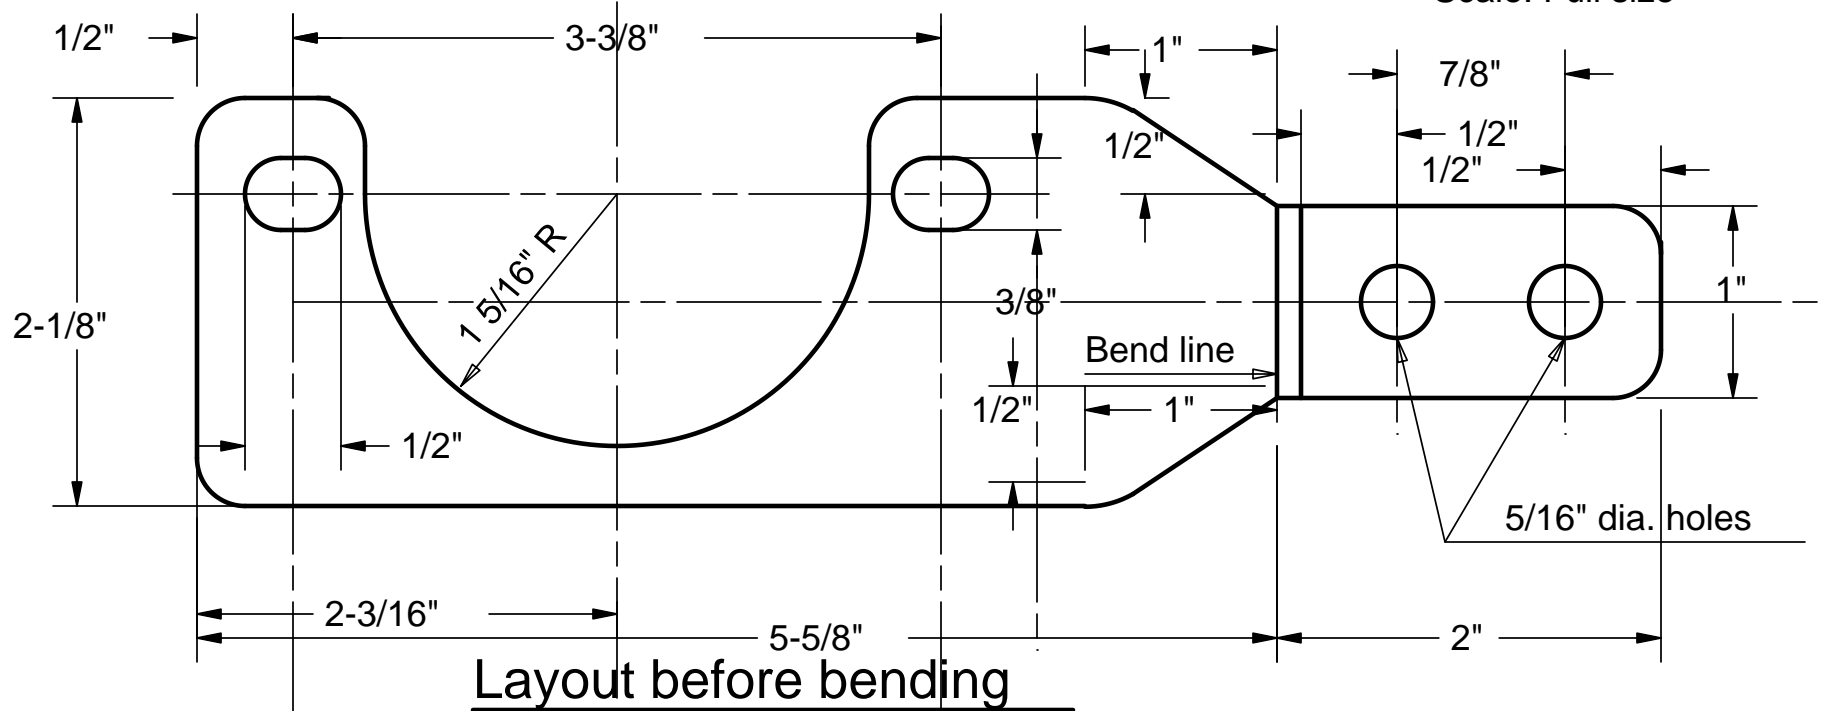

Ford Style Combo Valve Mounting Bracket v8

Drn. by: H. Prout

Rev. date: 2010 02 21 - 8

Scale: Full size

Top view after bending

Material: 1/8" steel plate