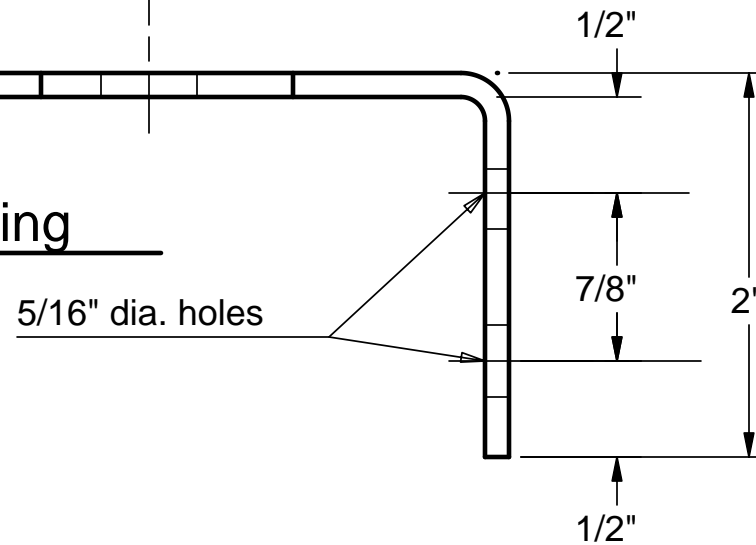

Ford Style Combo Valve Mounting Bracket v8

Drn. by: H. Prout

Rev. date: 2010 02 21 - 8

Scale: Full size

Top view after bending

Material: 1/8" steel plate