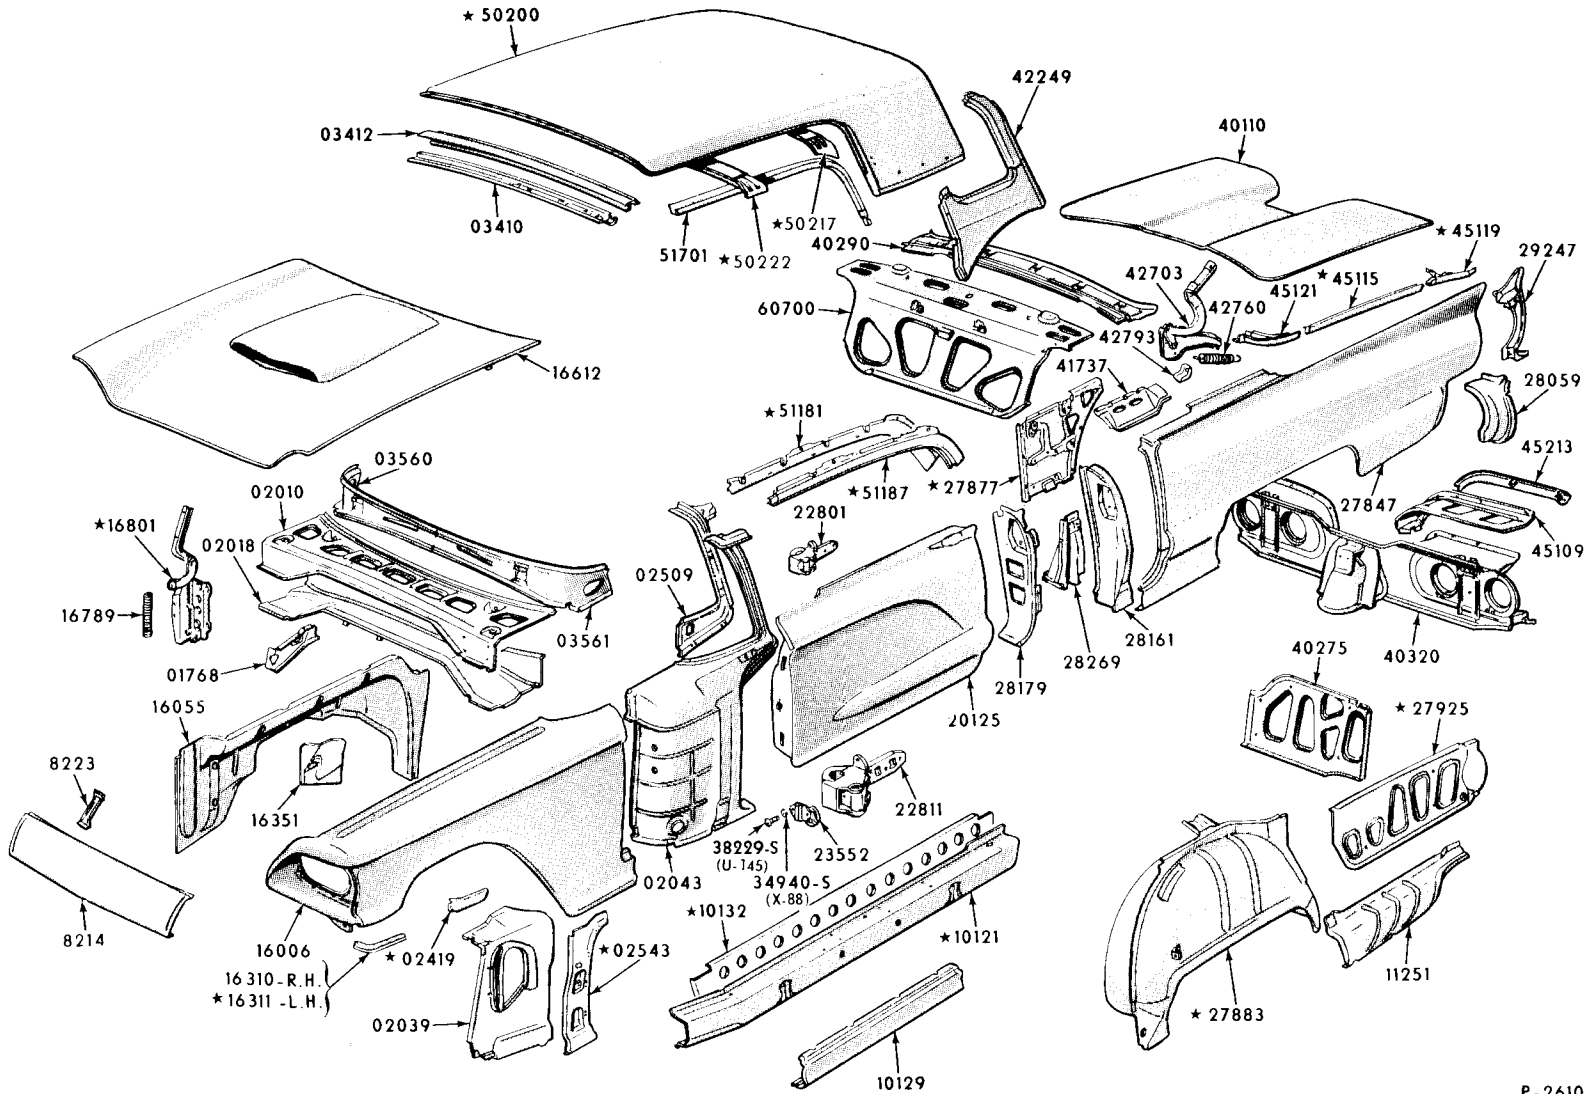

1964 FAIRLANE "300" HARDTOP-UPPER BODY - BODY TYPE B(65)

FORD CAR PARTS

**SHEET METAL
ILLUSTRATION SECTION**

P-4312

1960 THUNDERBIRD (UNDERBODY) -BODY TYPE S (63A, 76A)

1960 THUNDERBIRD CONVERTIBLE (UPPER BODY) -BODY TYPE S (76A)