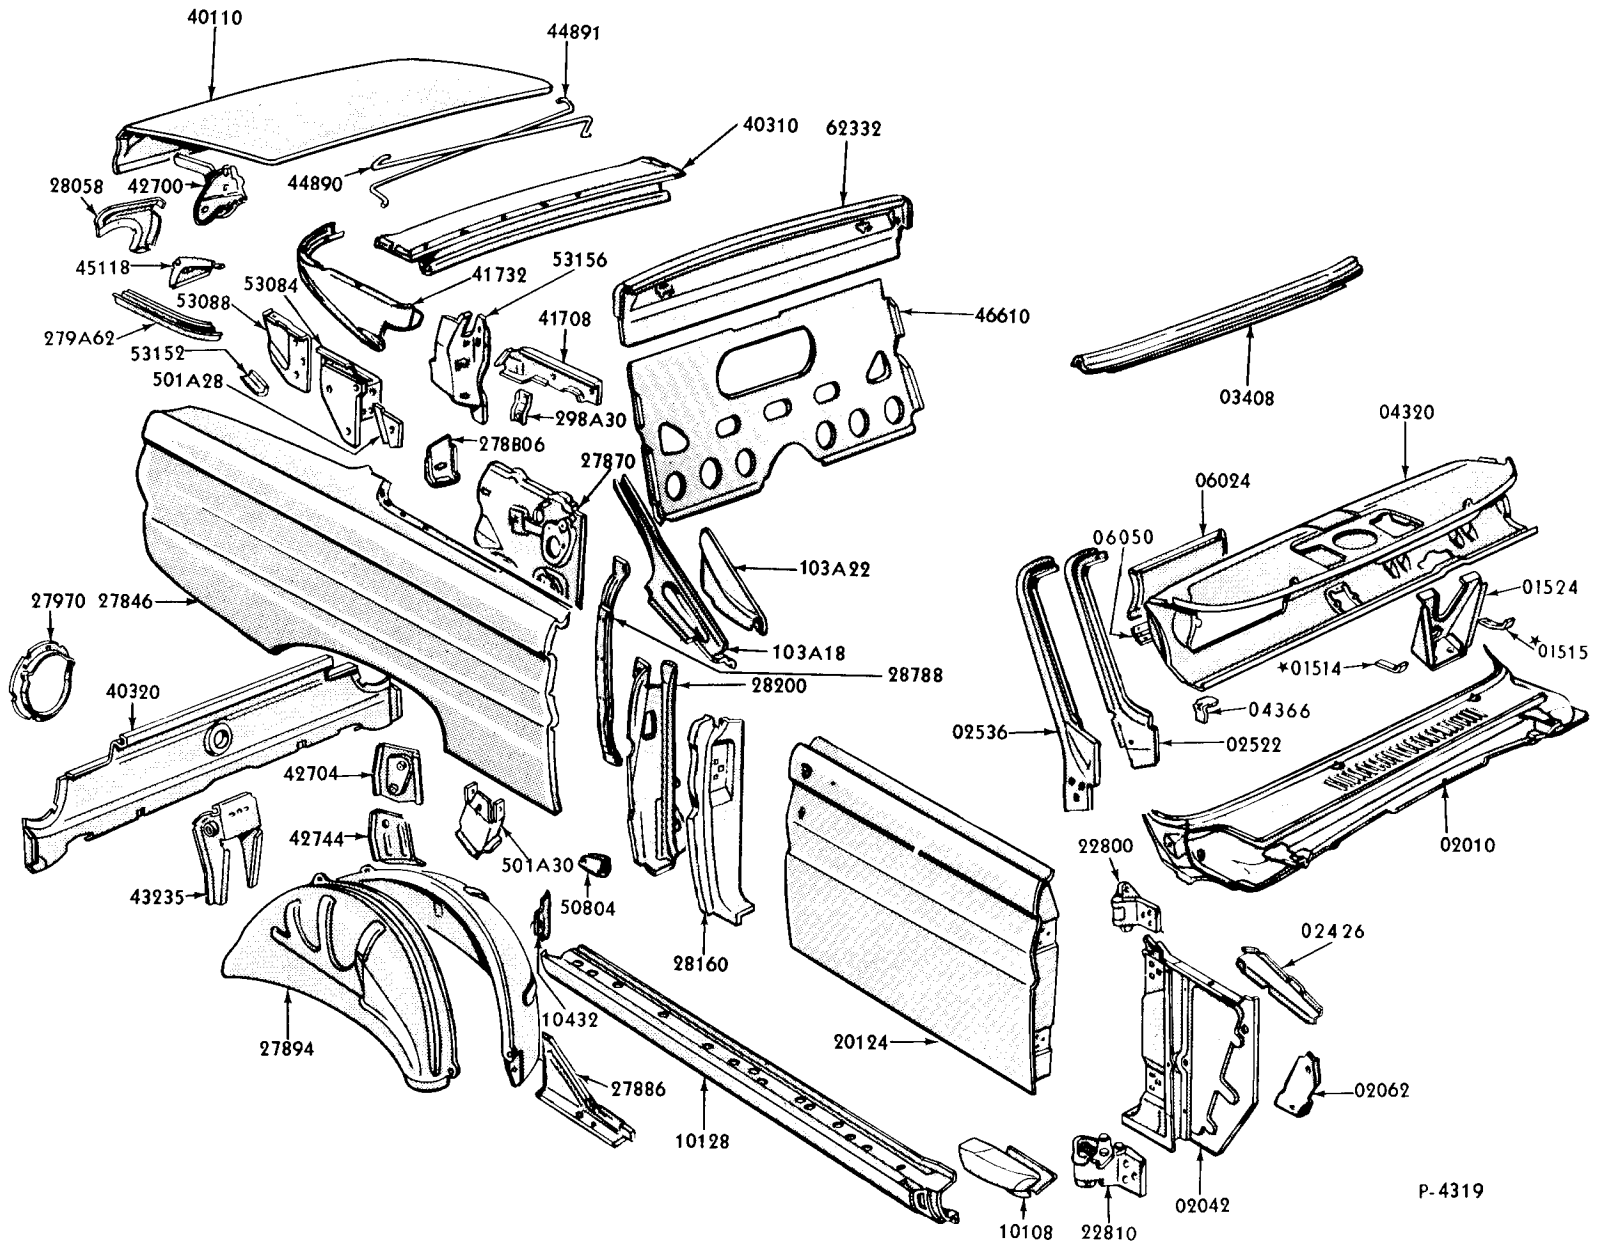

P-4319

1964 FALCON CONVERTIBLE COUPE-UPPER BODY - BODY TYPE X(76)