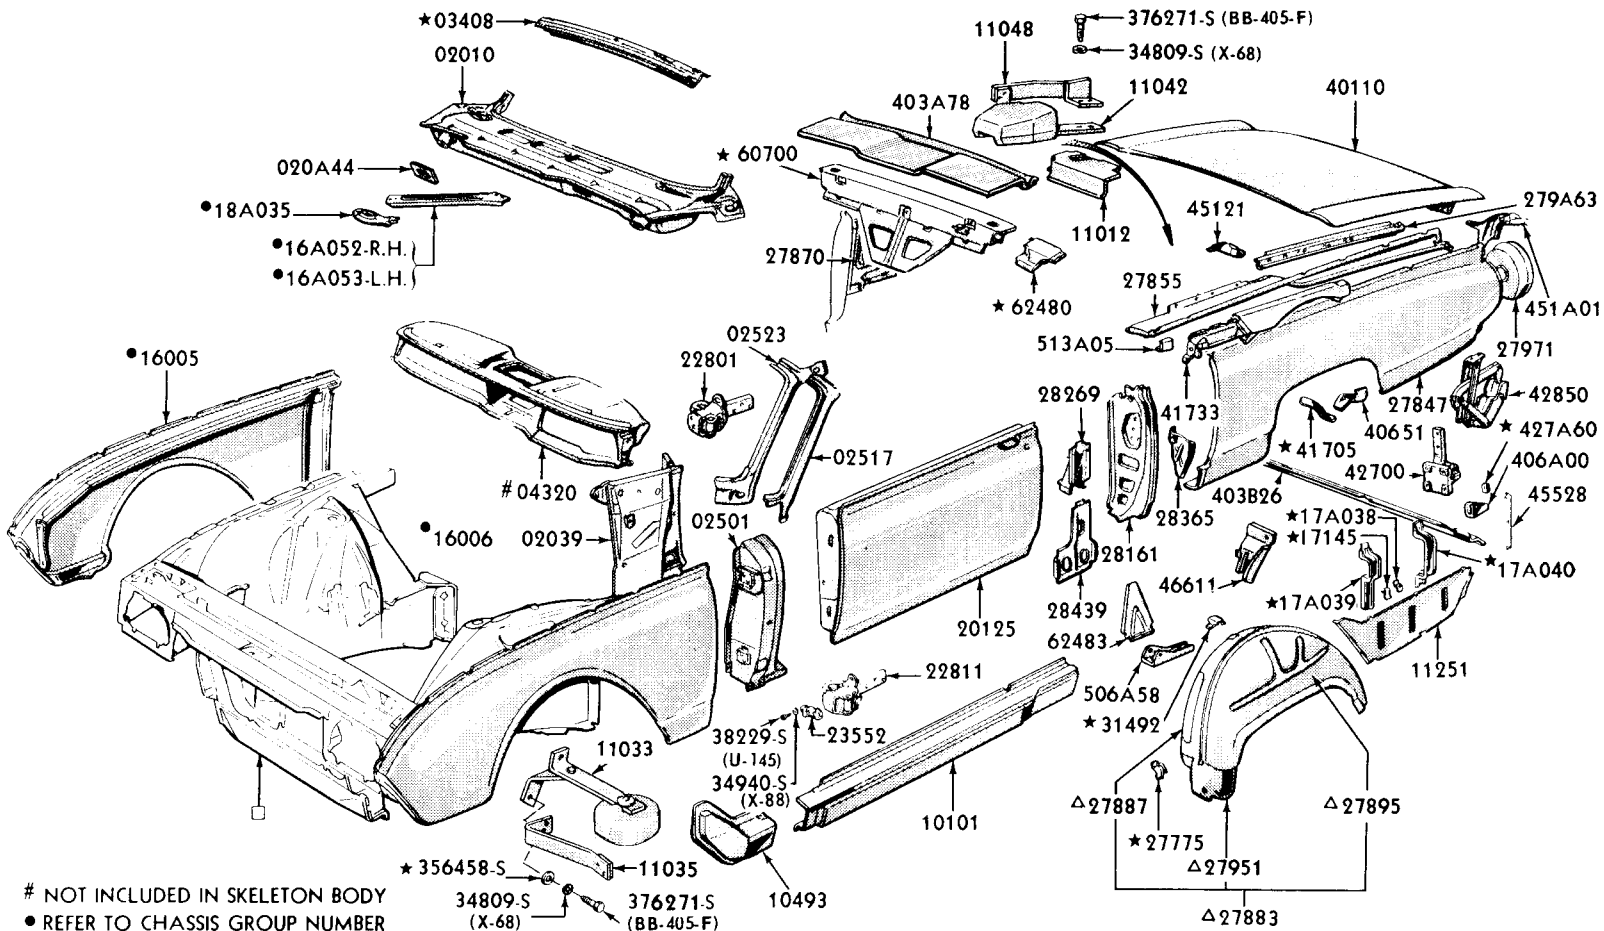

- # NOT INCLUDED IN SKELETON BODY
- REFER TO CHASSIS GROUP NUMBER
- REFER TO UNDERBODY OR CHASSIS ILLUSTRATION SECTION 160
- Δ 1962 SERVICE DETAILS