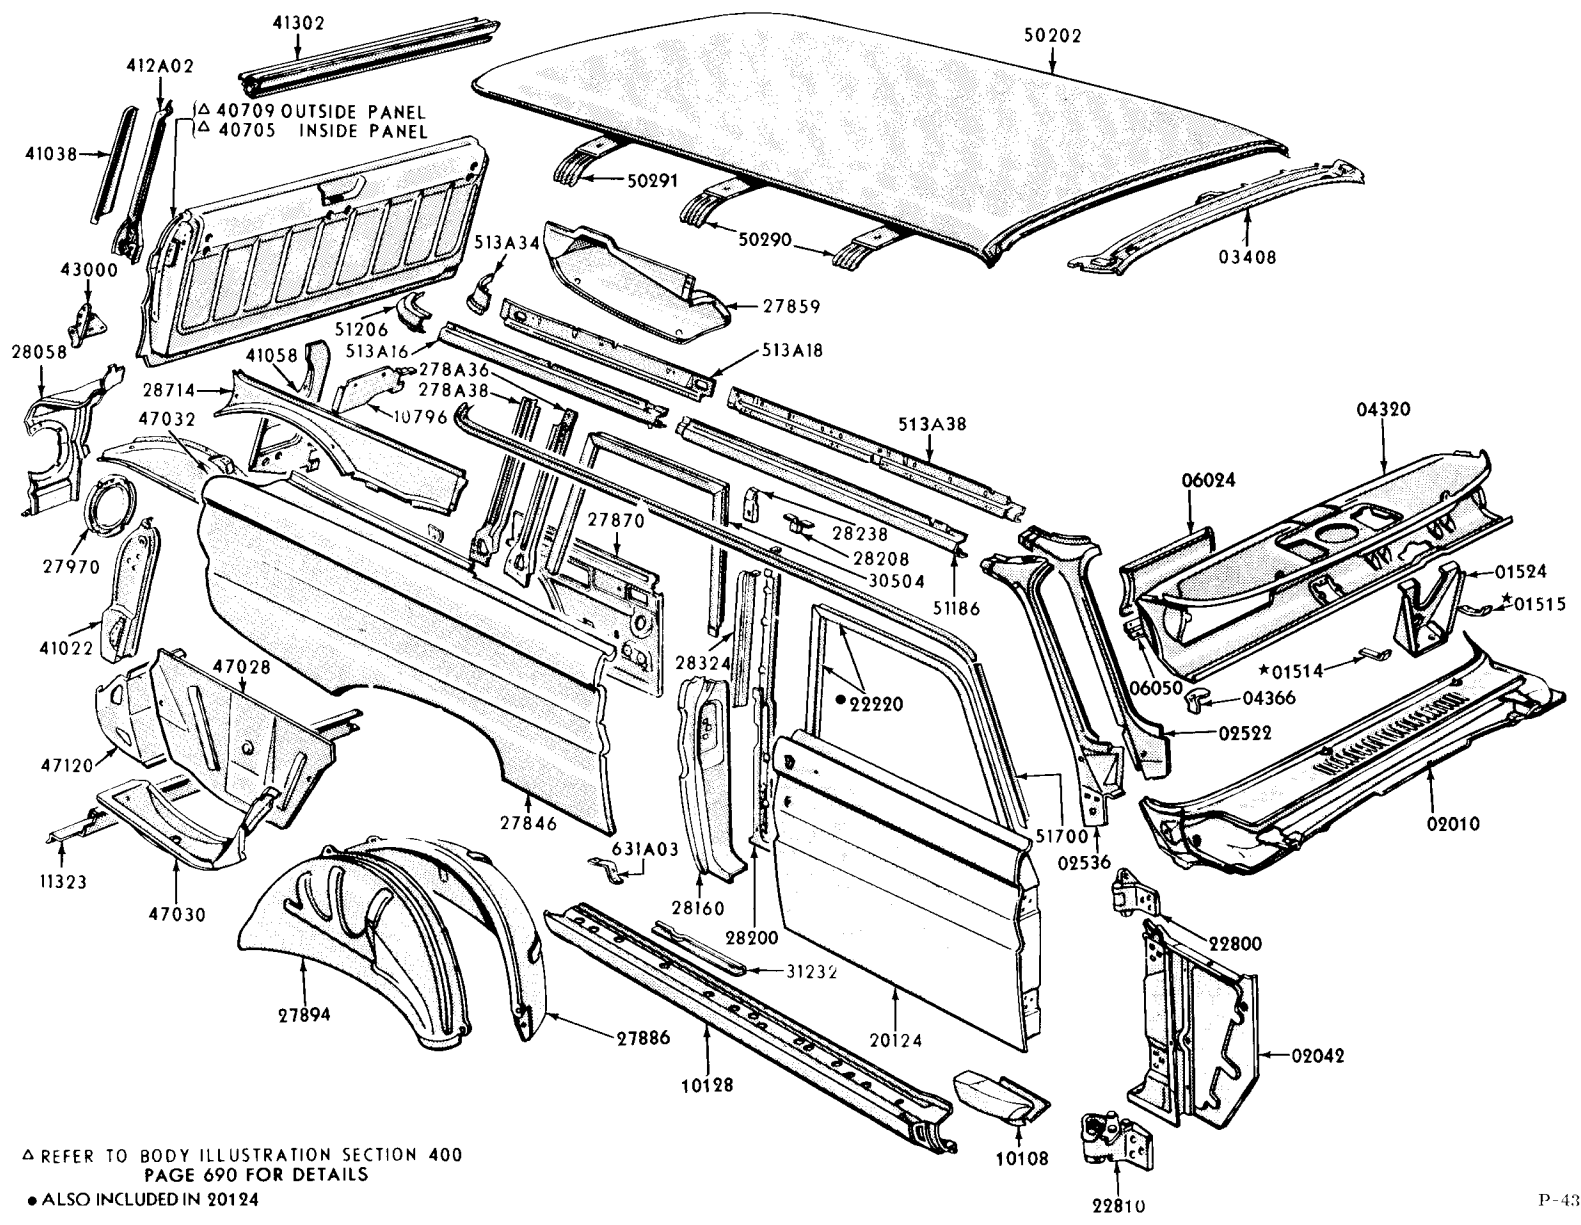

FORD CAR PARTS

**SHEET METAL
ILLUSTRATION SECTION**

△ REFER TO BODY ILLUSTRATION SECTION 400
PAGE 690 FOR DETAILS
● ALSO INCLUDED IN 20124

1964 FALCON TUDOR STATION WAGON-UPPER BODY - BODY TYPE X(39A)