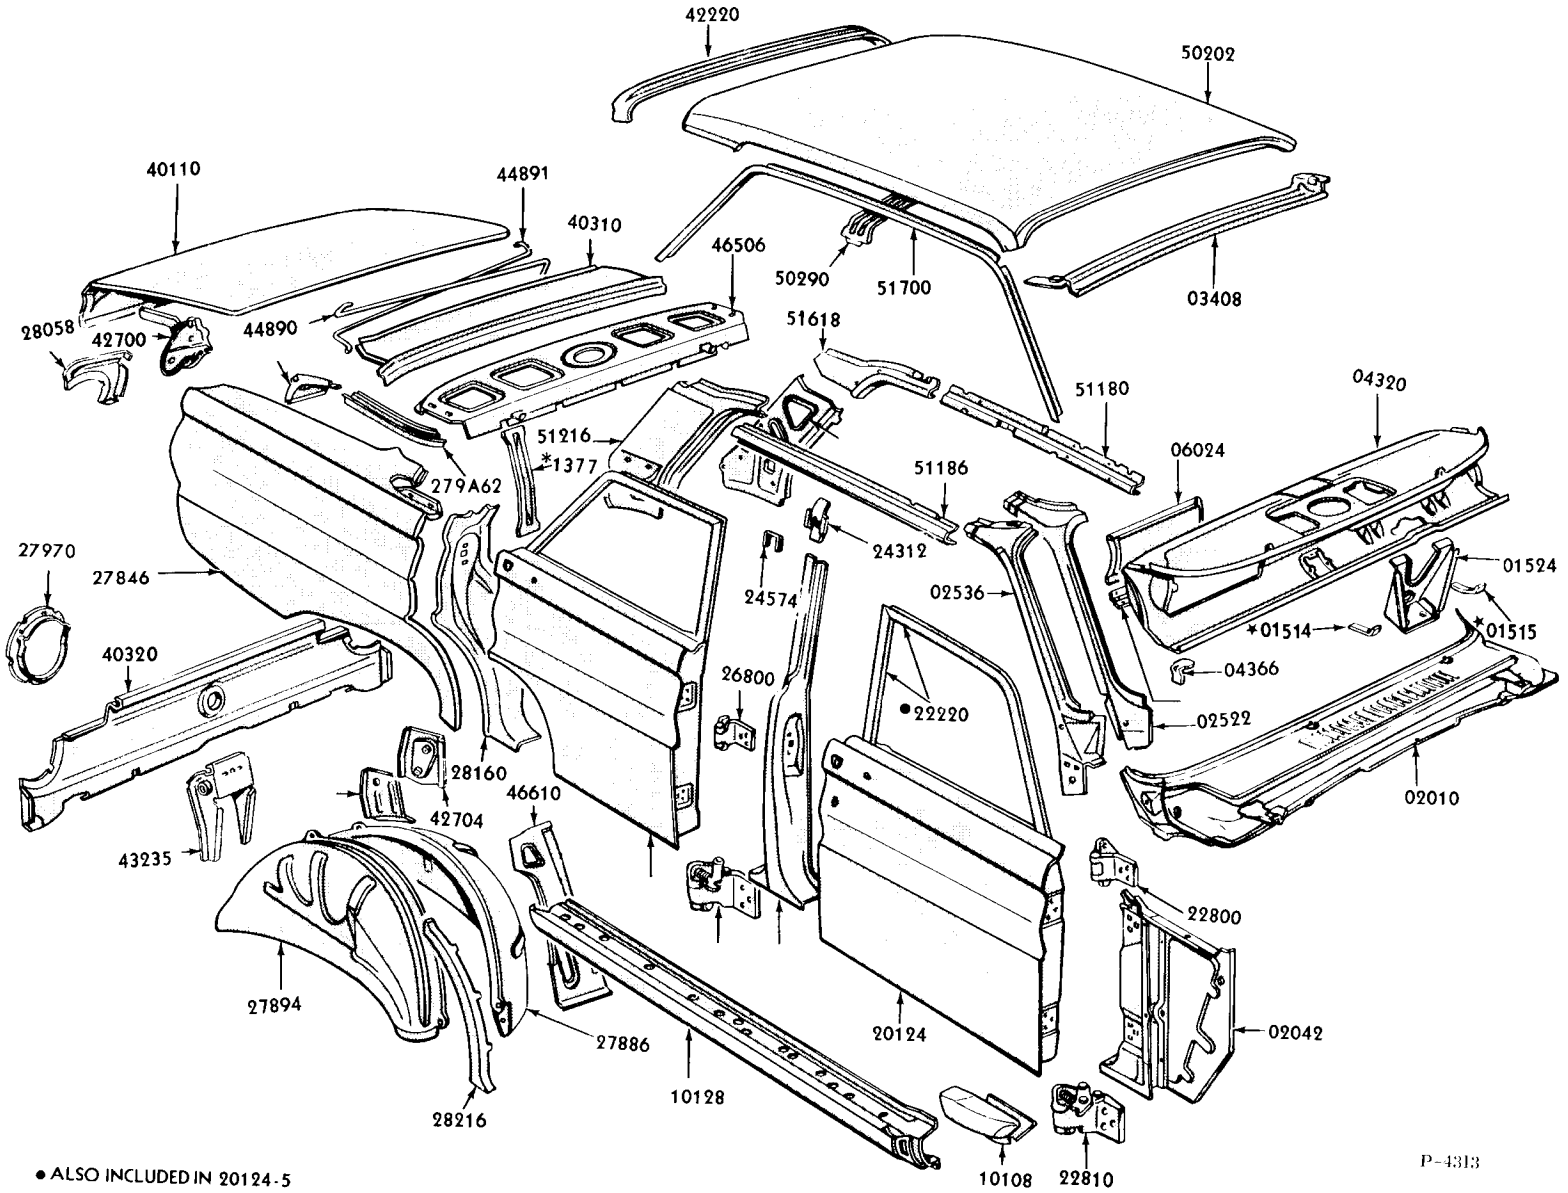

1964 FALCON FORDOR-UPPER BODY - BODY TYPE X(34)

● ALSO INCLUDED IN 20124-5

* REFER TO CHASSIS GROUP NUMBER

P-4313