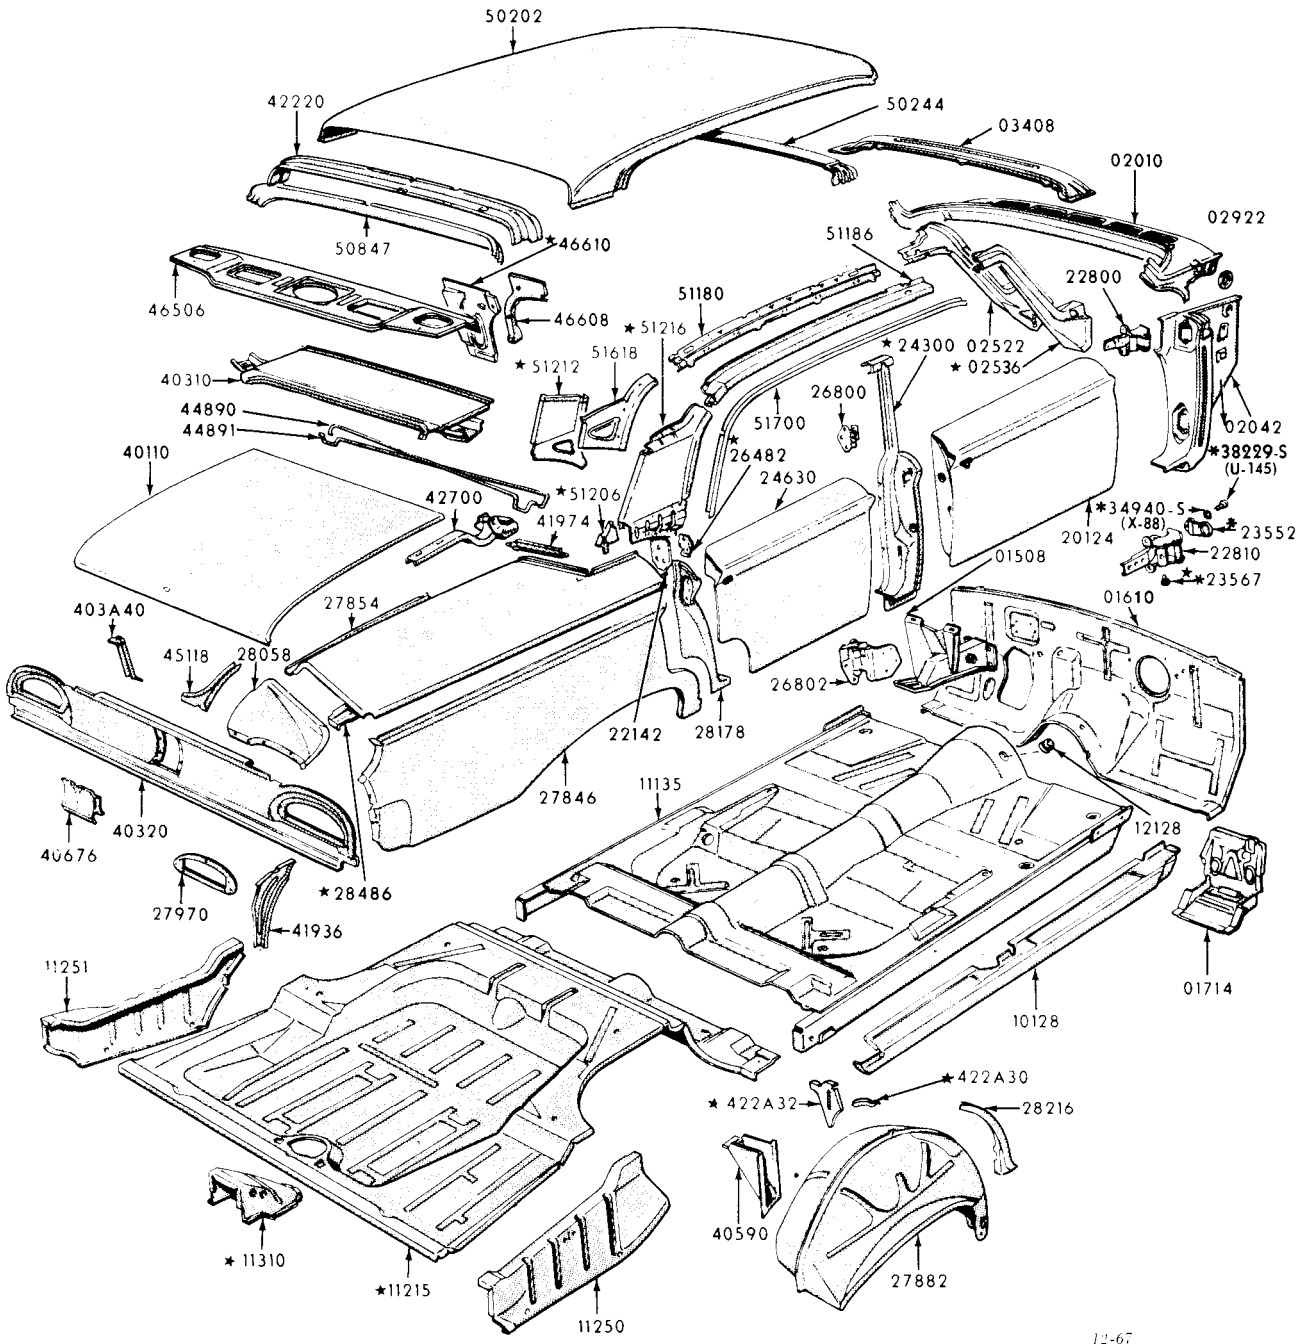

12-67

* ALSO INCLUDED IN 22810 OR 22811

P-3000