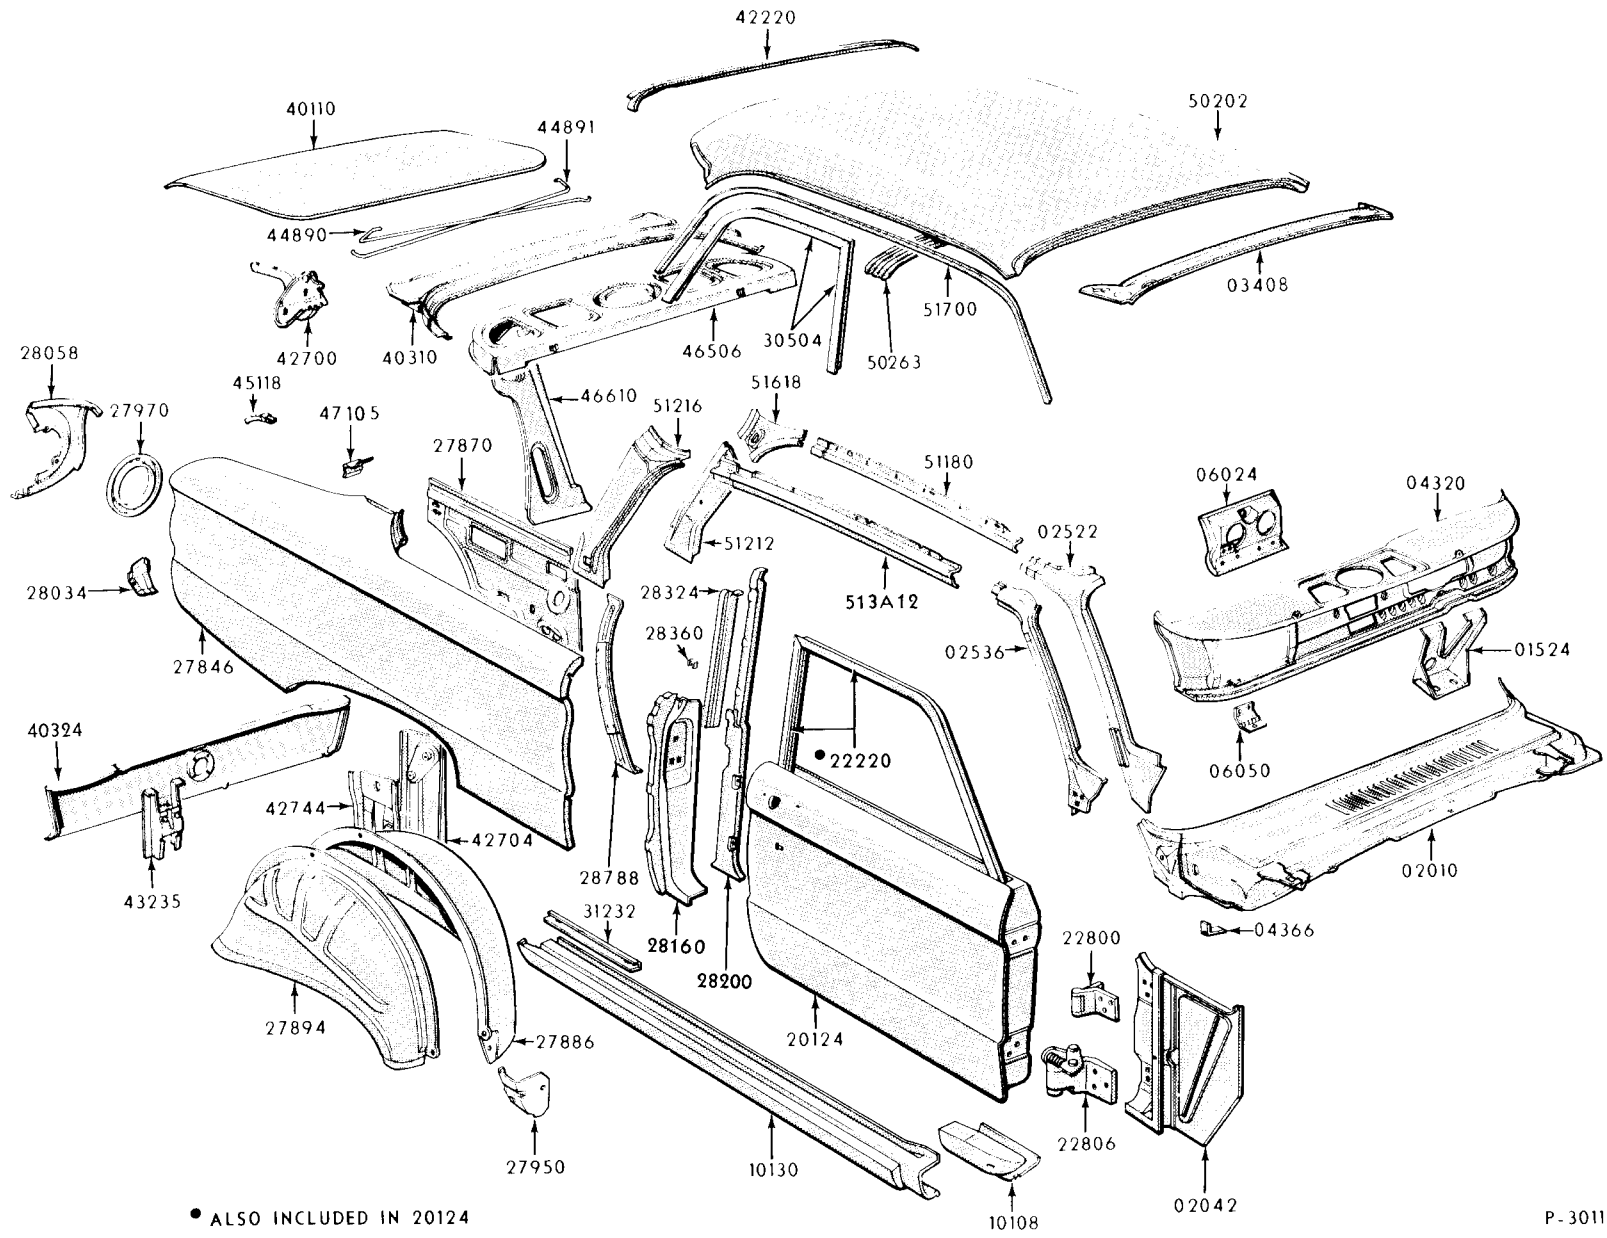

● ALSO INCLUDED IN 20124

1960-62 FALCON TUDOR SEDAN-UPPER BODY-BODY TYPE X (64)