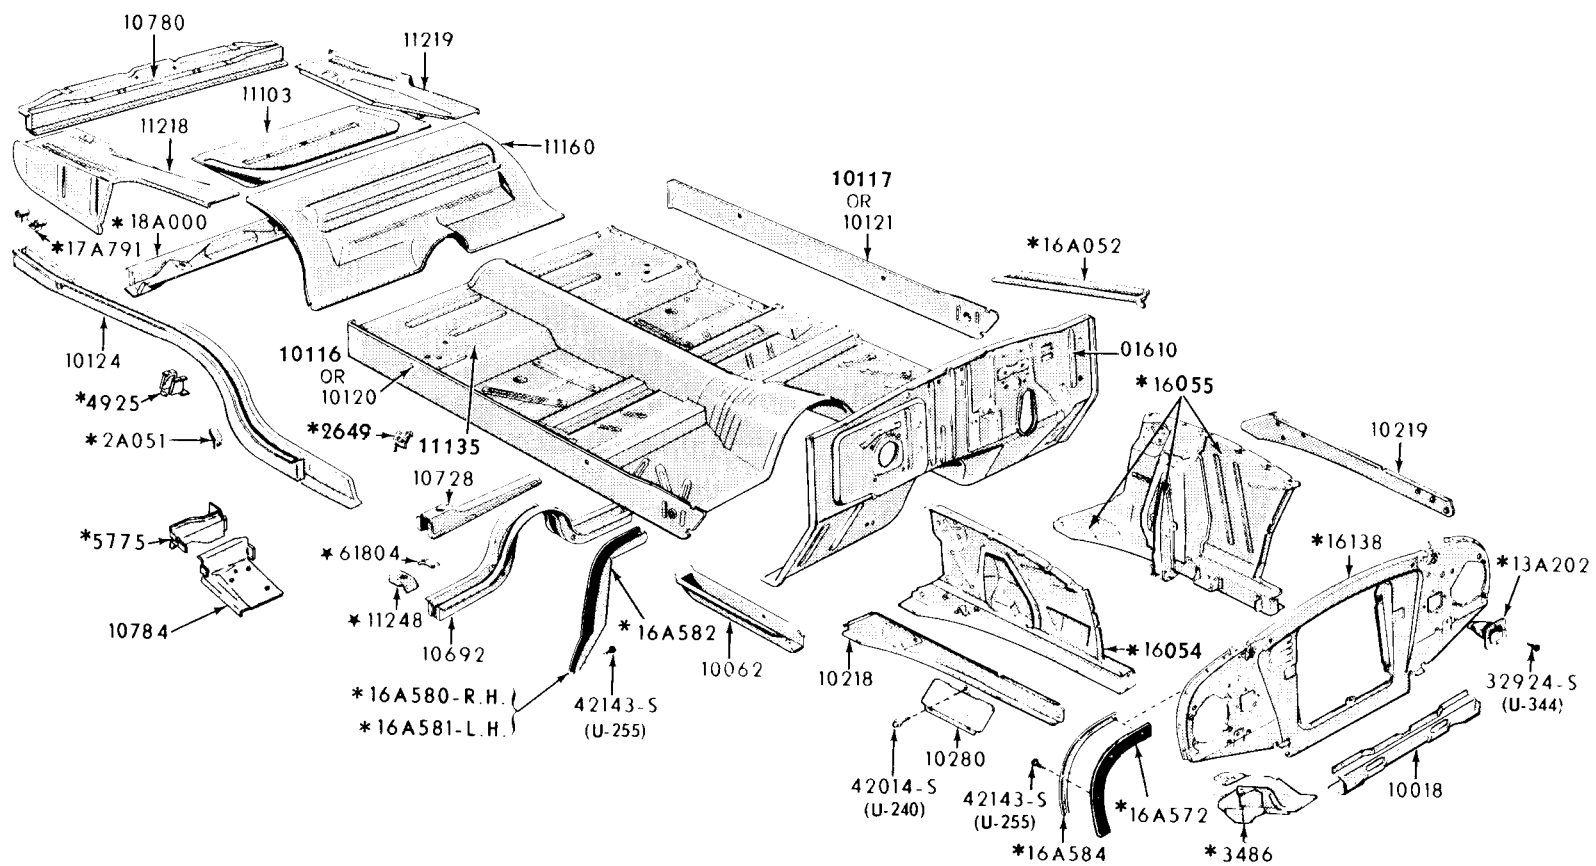

1964 THUNDERBIRD HARDTOP-UNDERBODY - BODY TYPE S(68)

- # NOT INCLUDED IN SKELETON BODY
- REFER TO CHASSIS GROUP NUMBER
- REFER TO CHASSIS ILLUSTRATION SECTION 160

P-4320

P-4335

- # NOT INCLUDED IN SKELETON BODY
- REFER TO CHASSIS GROUP NUMBER
- REFER TO CHASSIS ILLUSTRATION SECTION 160