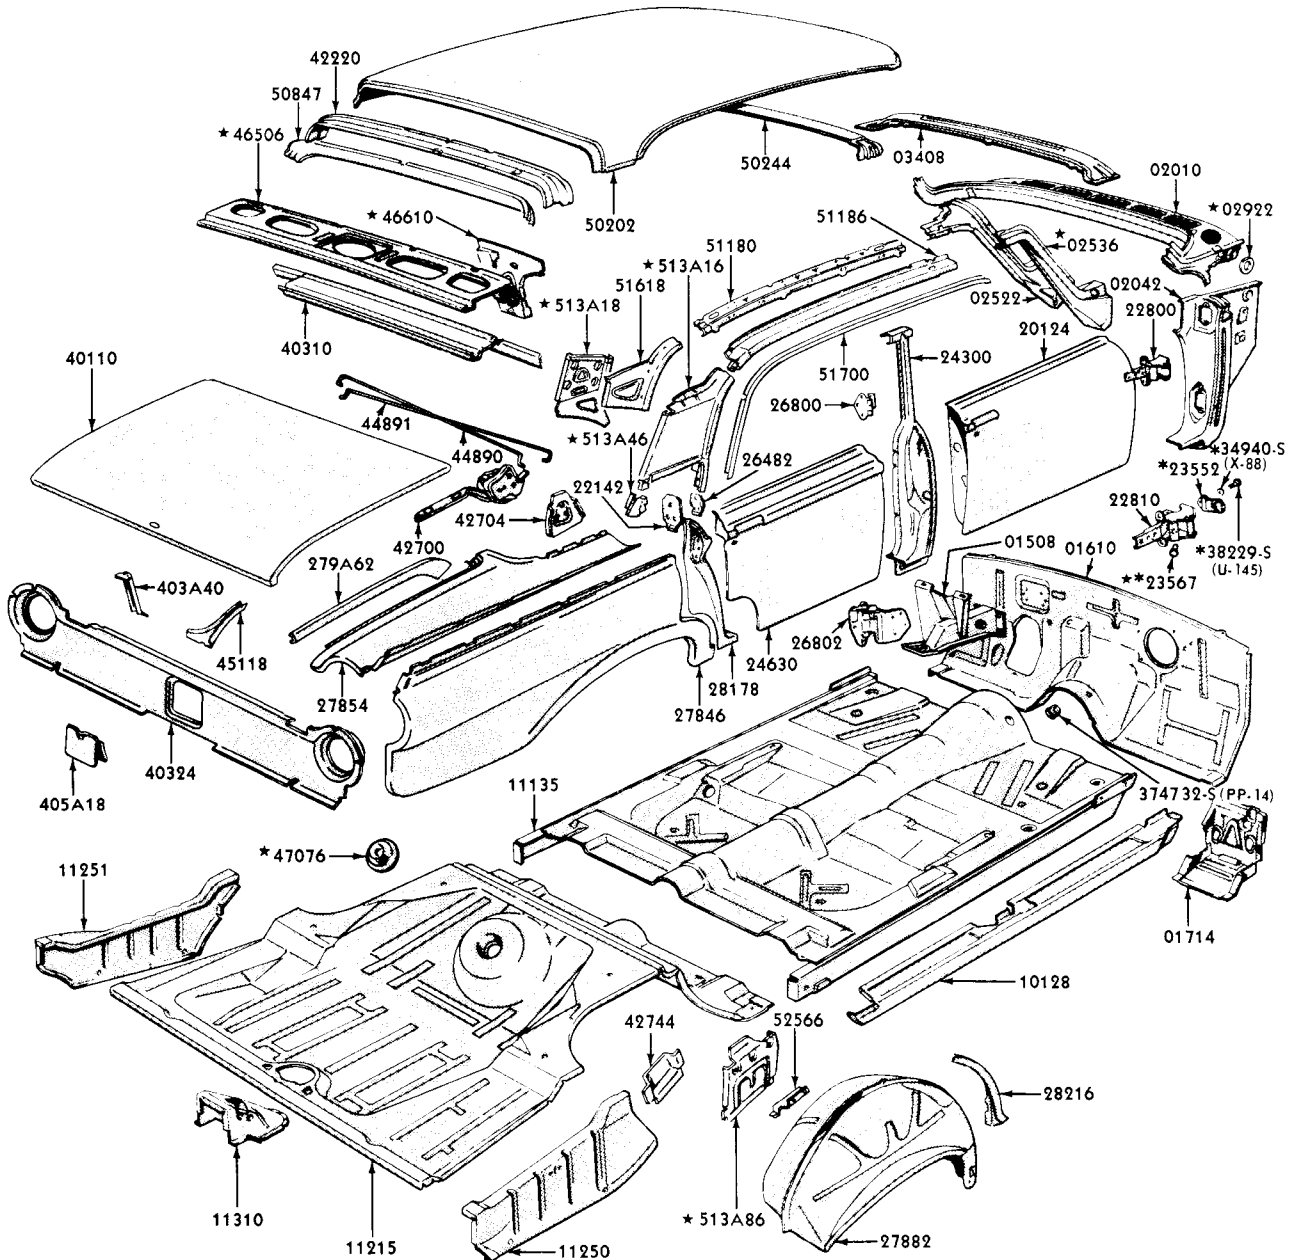

* ALSO INCLUDED IN 22810 OR 22811

P-3310