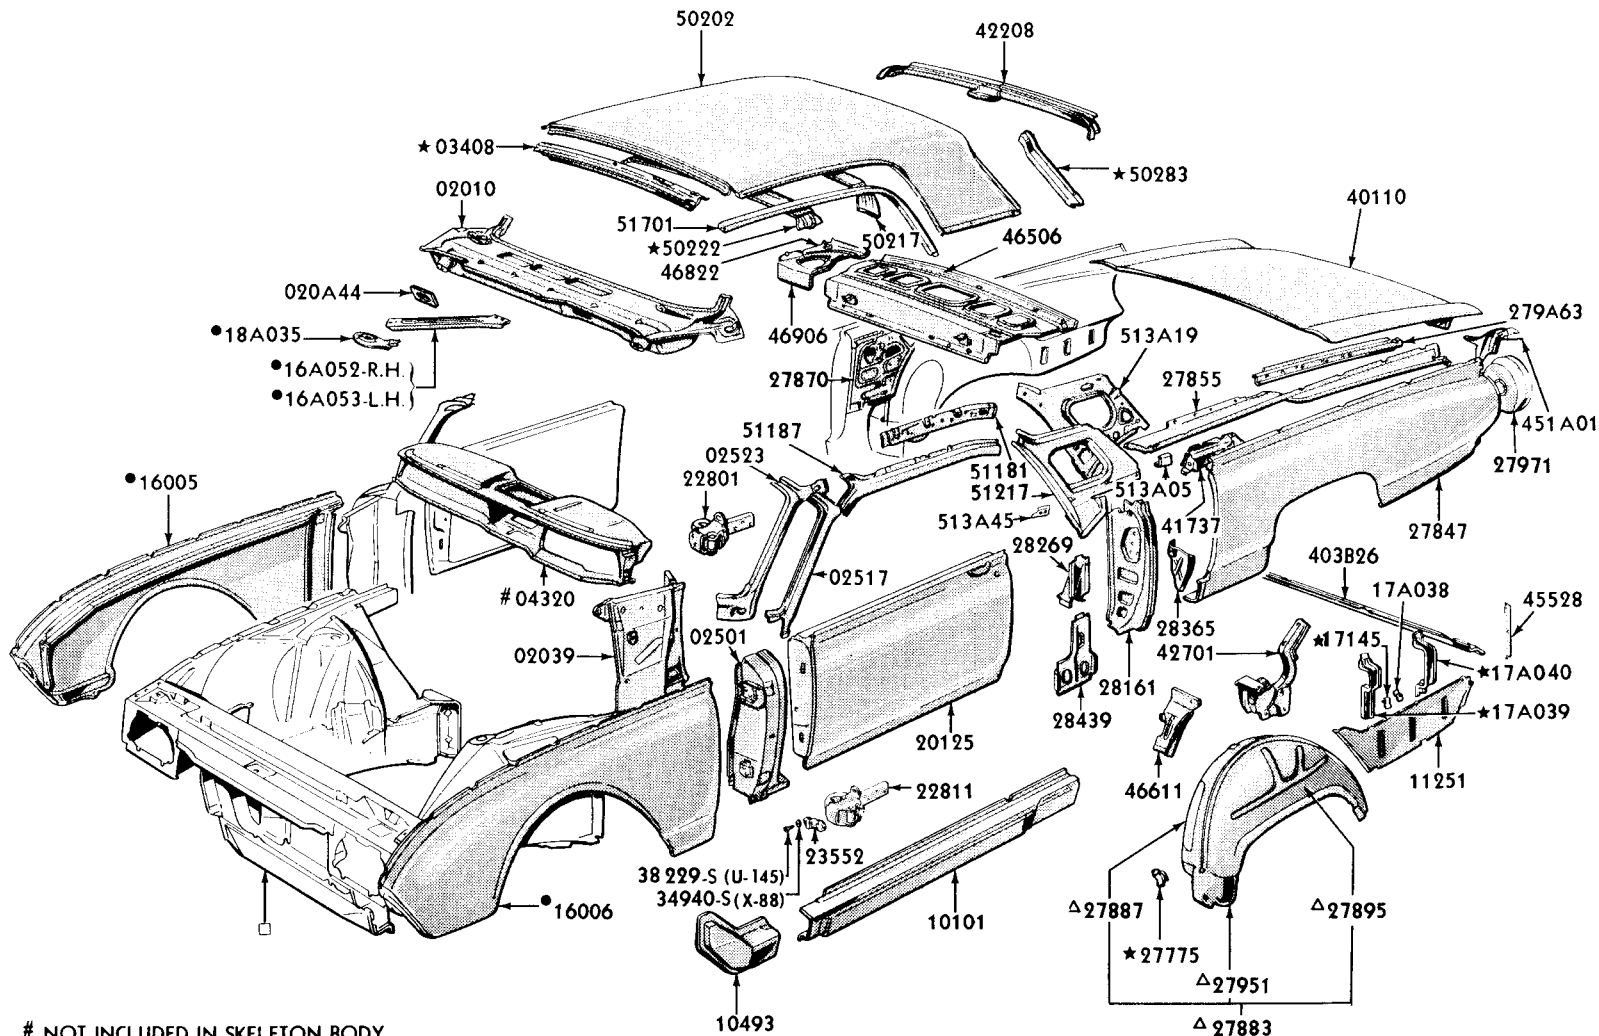

1961/63 THUNDERBIRD HARDTOP-UPPER BODY-BODY TYPE S (63)

NOT INCLUDED IN SKELETON BODY

● REFER TO CHASSIS GROUP NUMBER

□ REFER TO UNDERBODY OR CHASSIS ILLUSTRATION SECTION 160

△ 1962 SERVICE DETAILS