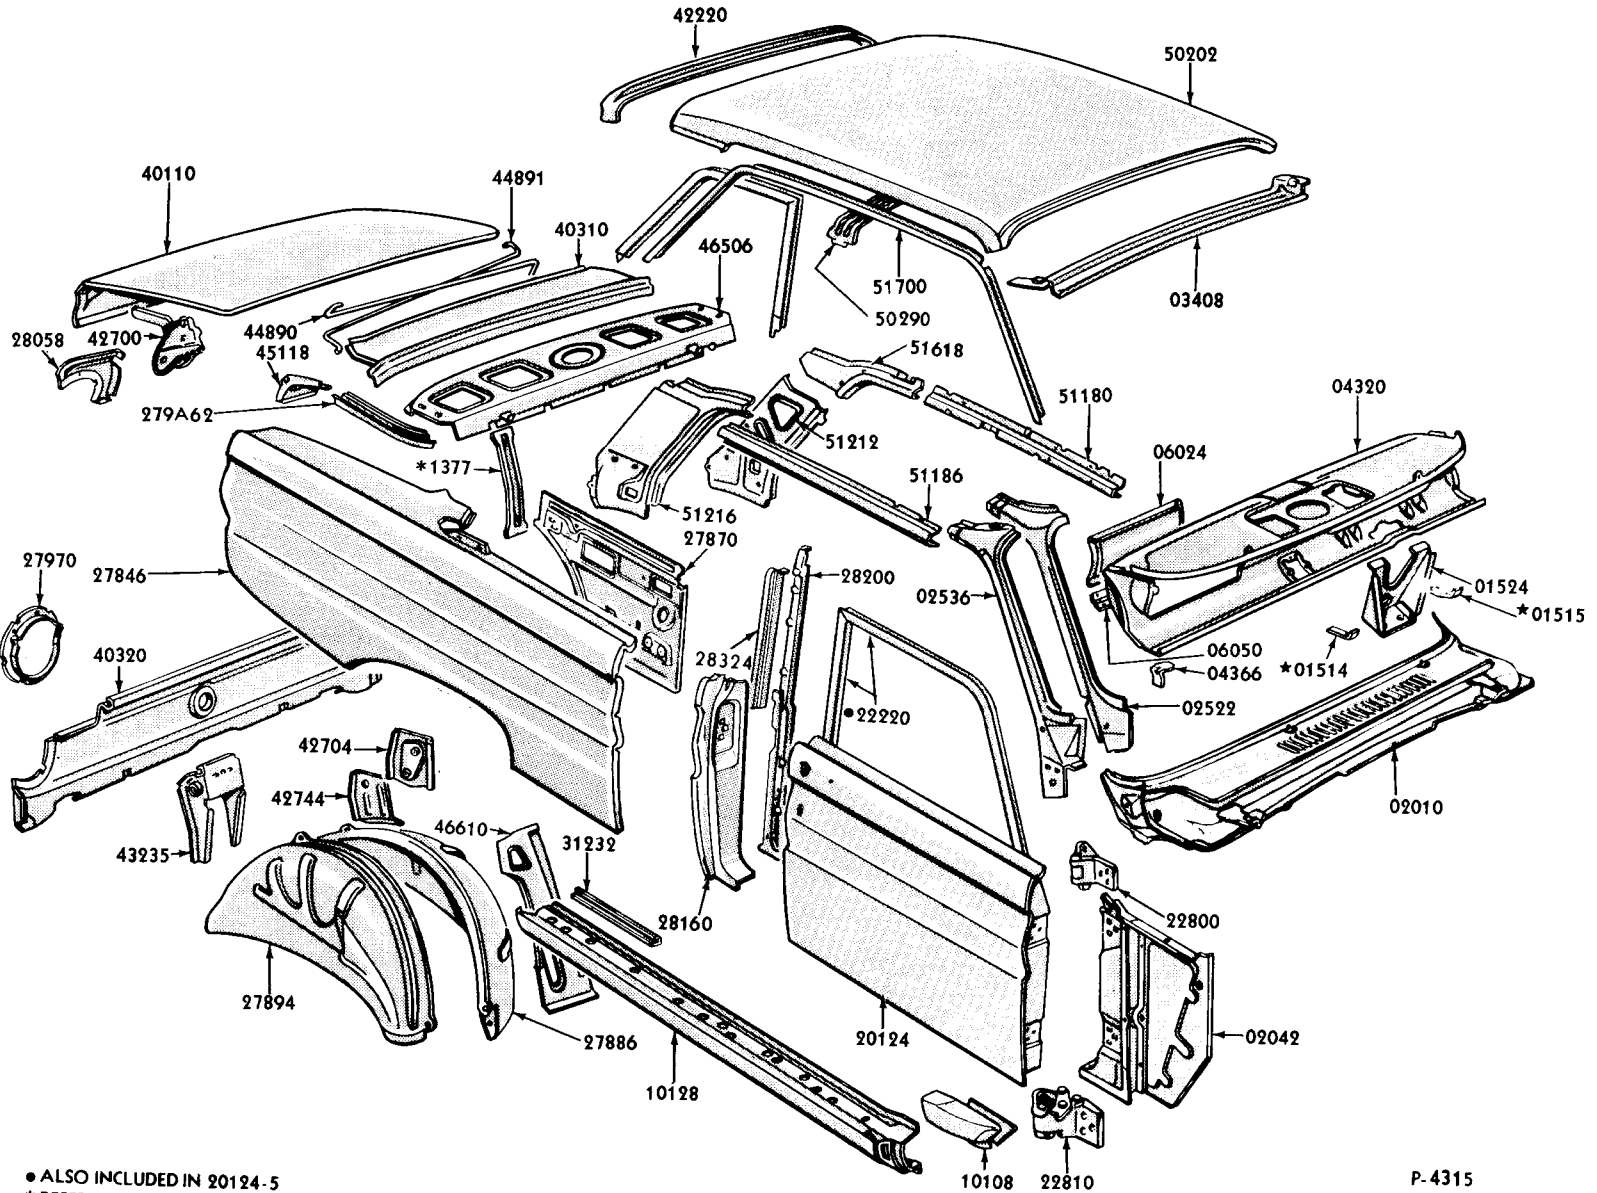

1964 FALCON TUDOR-UPPER BODY - BODY TYPE X(62)

● ALSO INCLUDED IN 20124-5
* REFER TO CHASSIS GROUP NUMBER