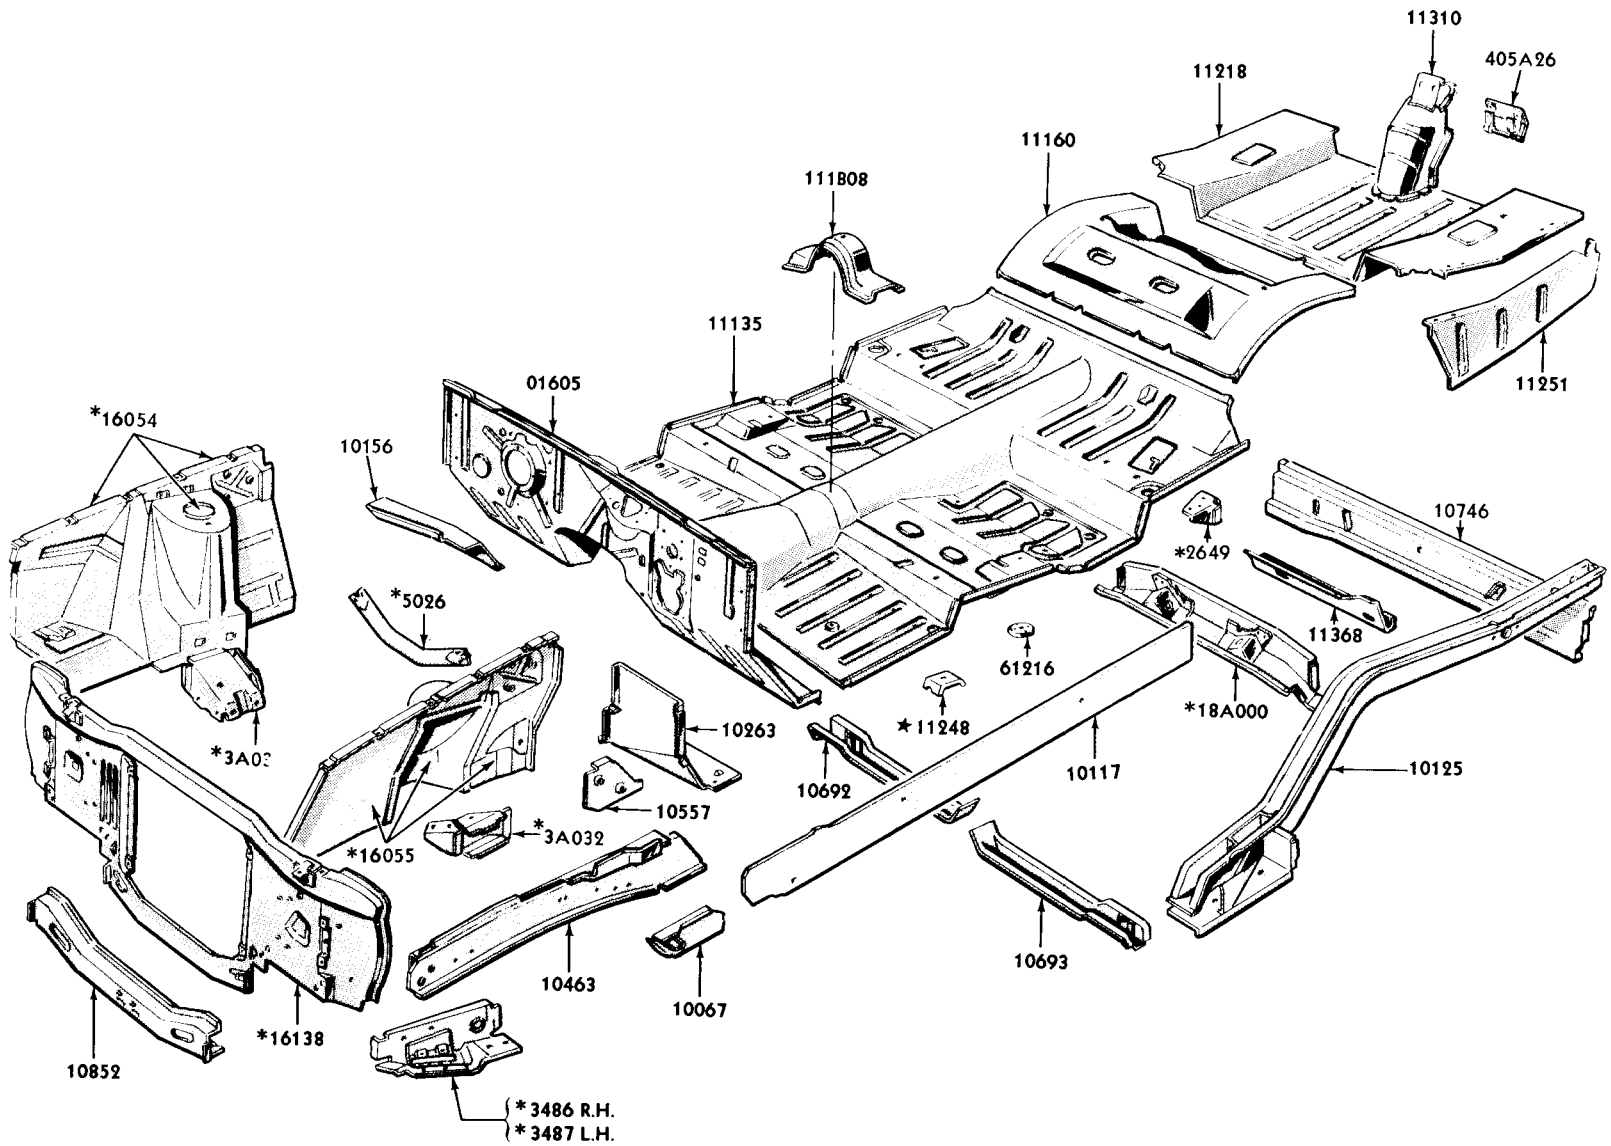

FORD CAR PARTS

**SHEET METAL
ILLUSTRATION SECTION**

* REFER TO GROUP IN CHASSIS SECTION