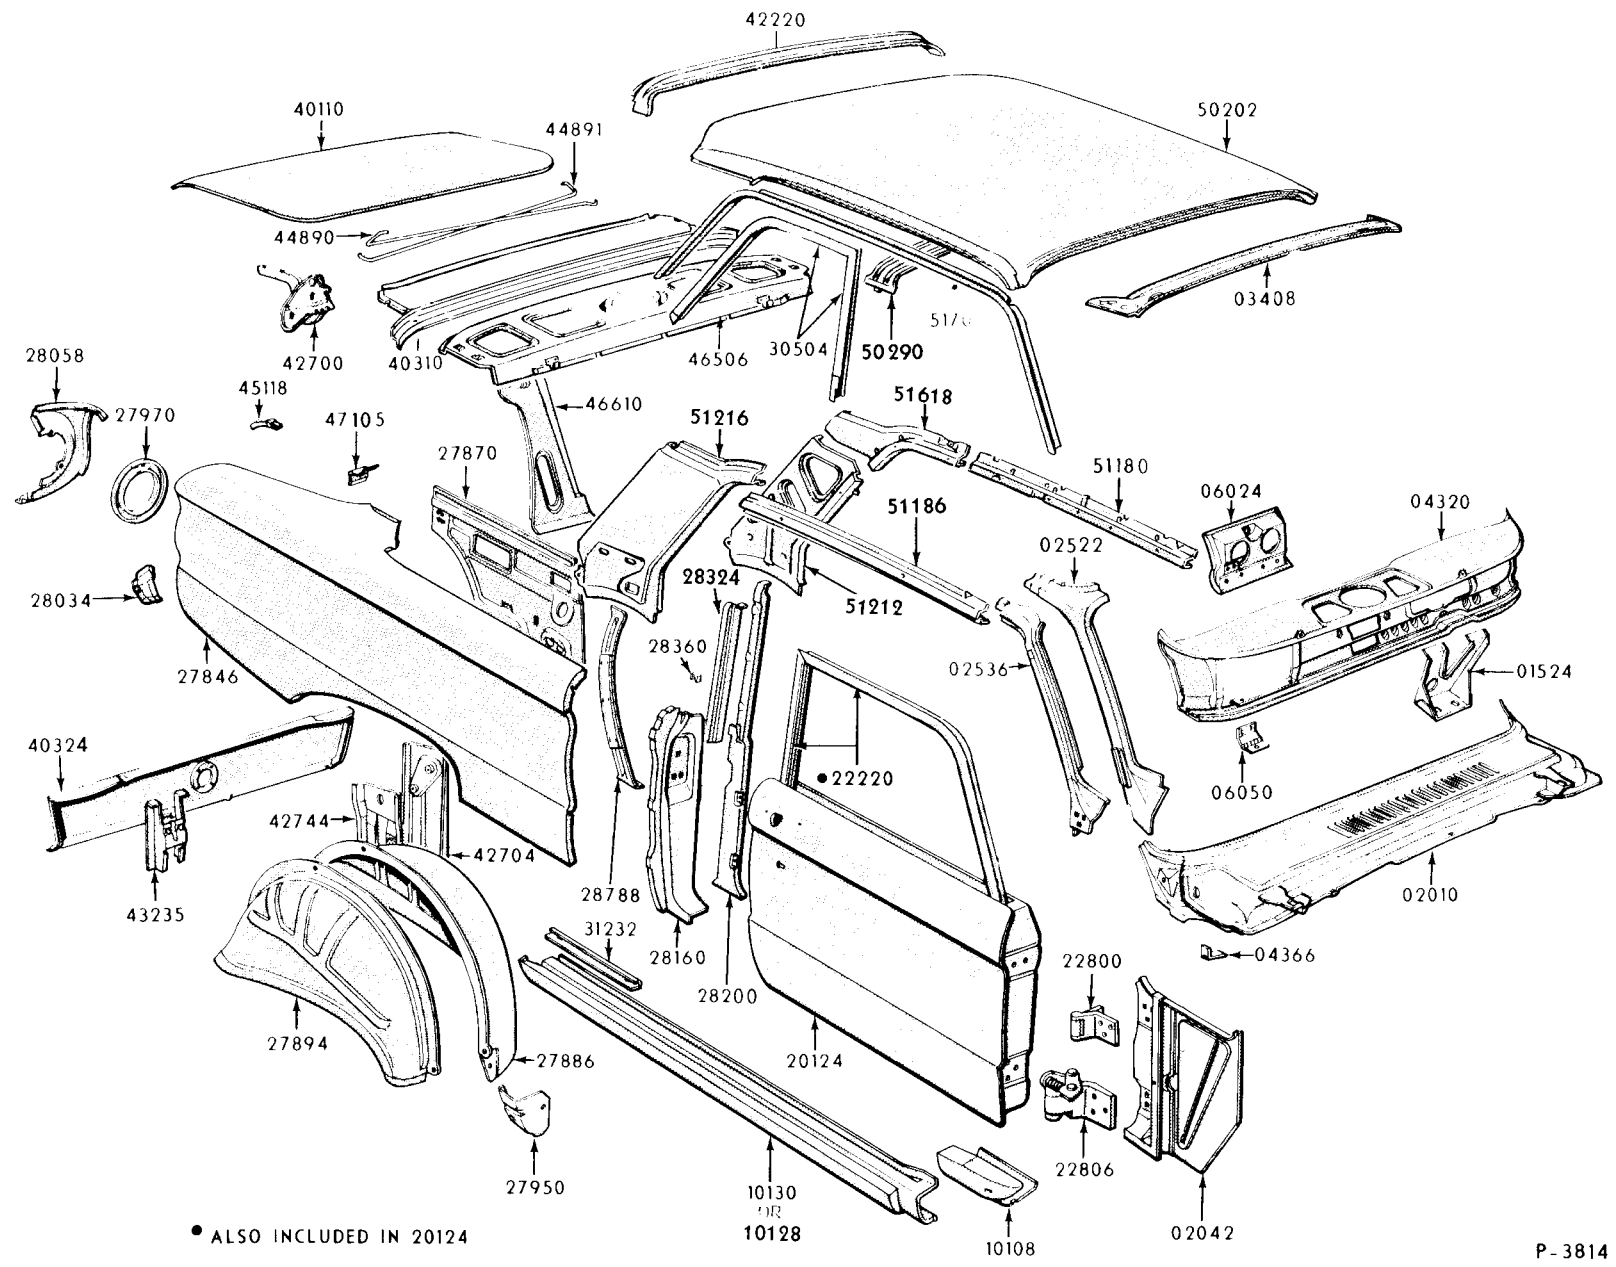

1960/63 FALCON TYPICAL RANCHERO-UPPER BODY-BODY TYPE X(66)

△REFER TO BODY ILLUSTRATION SECTION 400
PAGE 690 FOR DETAILS

● ALSO INCLUDED IN 20124

FORD CAR PARTS
SHEET METAL
ILLUSTRATION SECTION

P-3012

● ALSO INCLUDED IN 20124