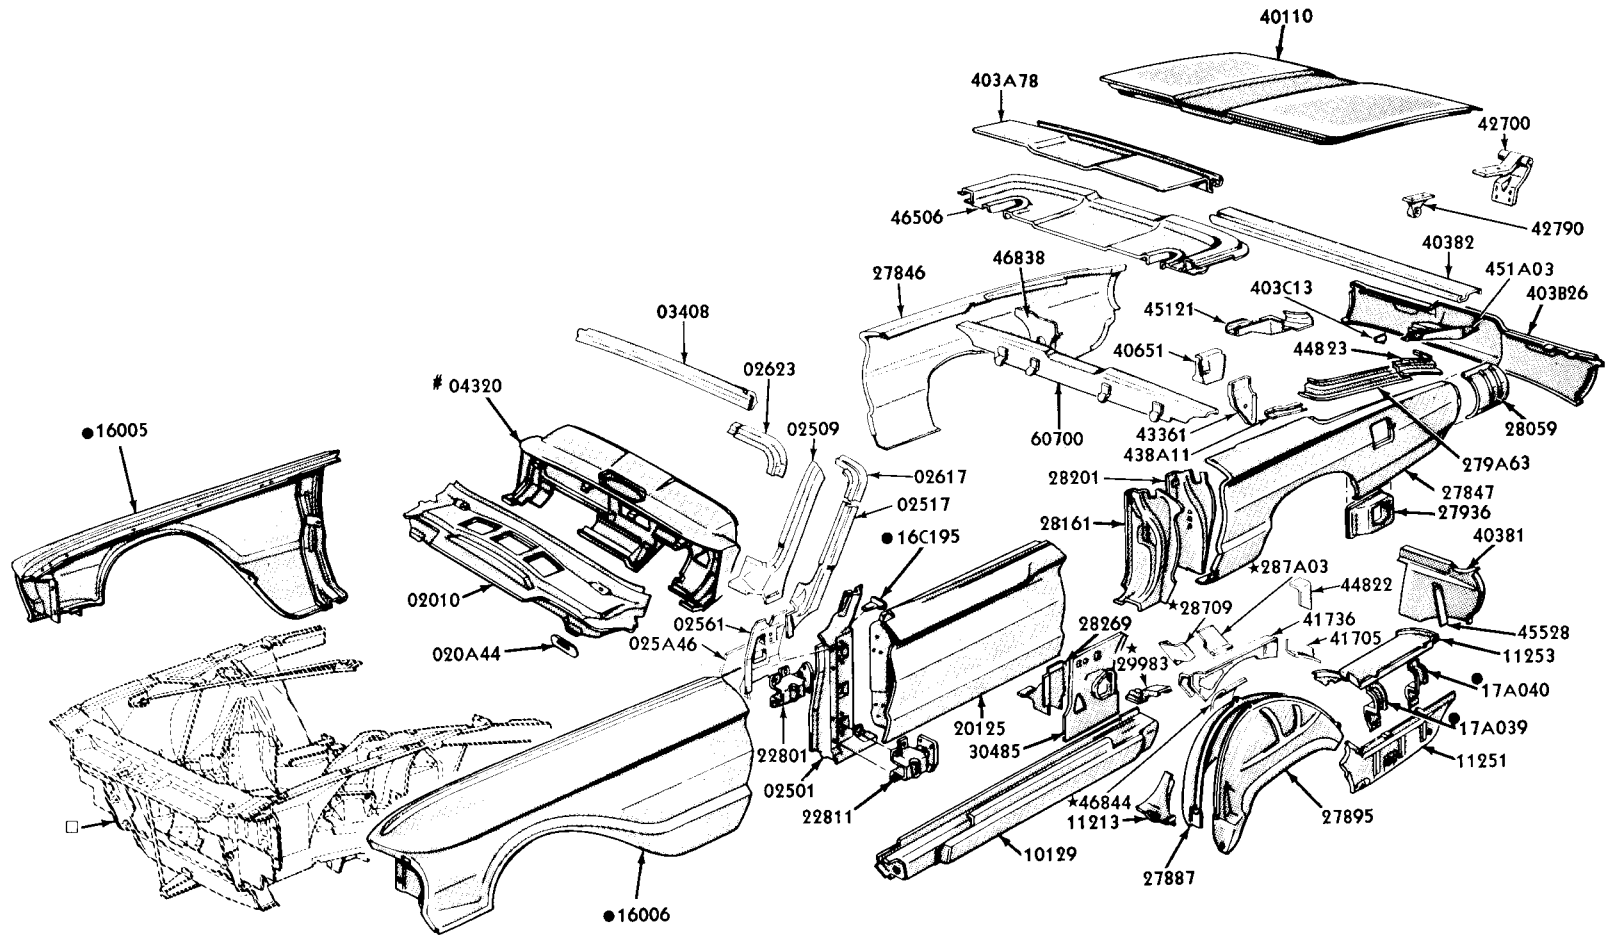

- # NOT INCLUDED IN SKELETON BODY
- REFER TO CHASSIS GROUP NUMBER
- REFER TO CHASSIS ILLUSTRATION SECTION 160