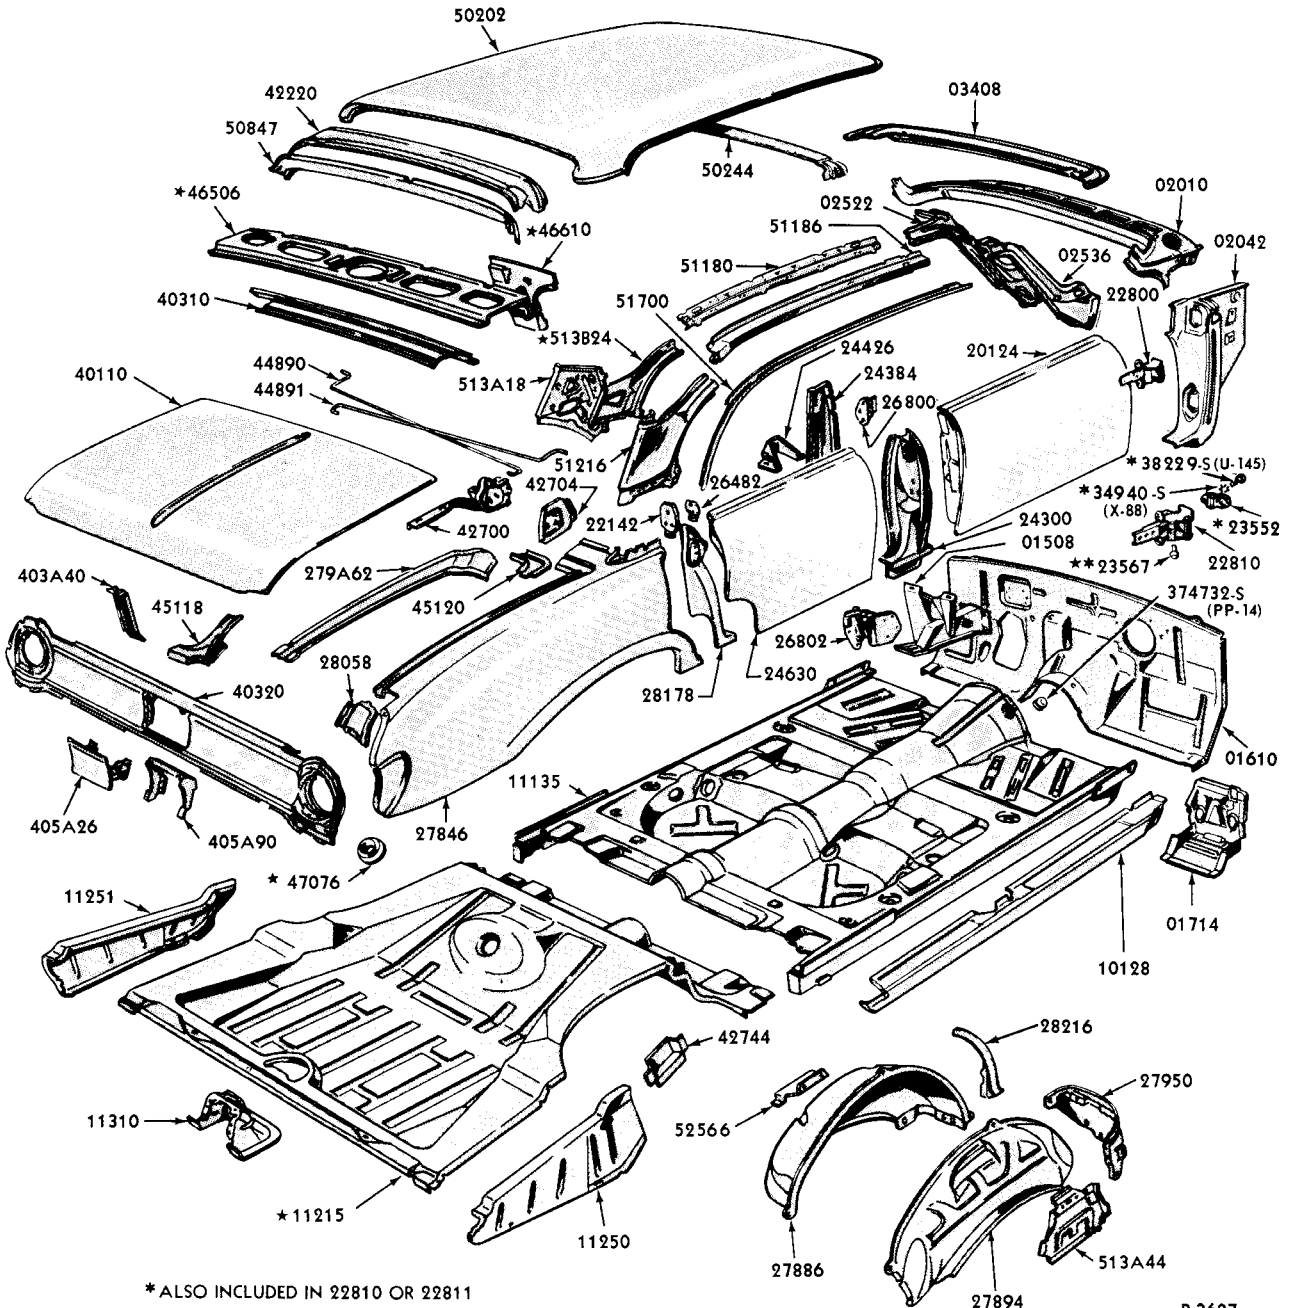

SHEET METAL ILLUSTRATION SECTION FORD CAR PARTS

* ALSO INCLUDED IN 22810 OR 22811

P-3687