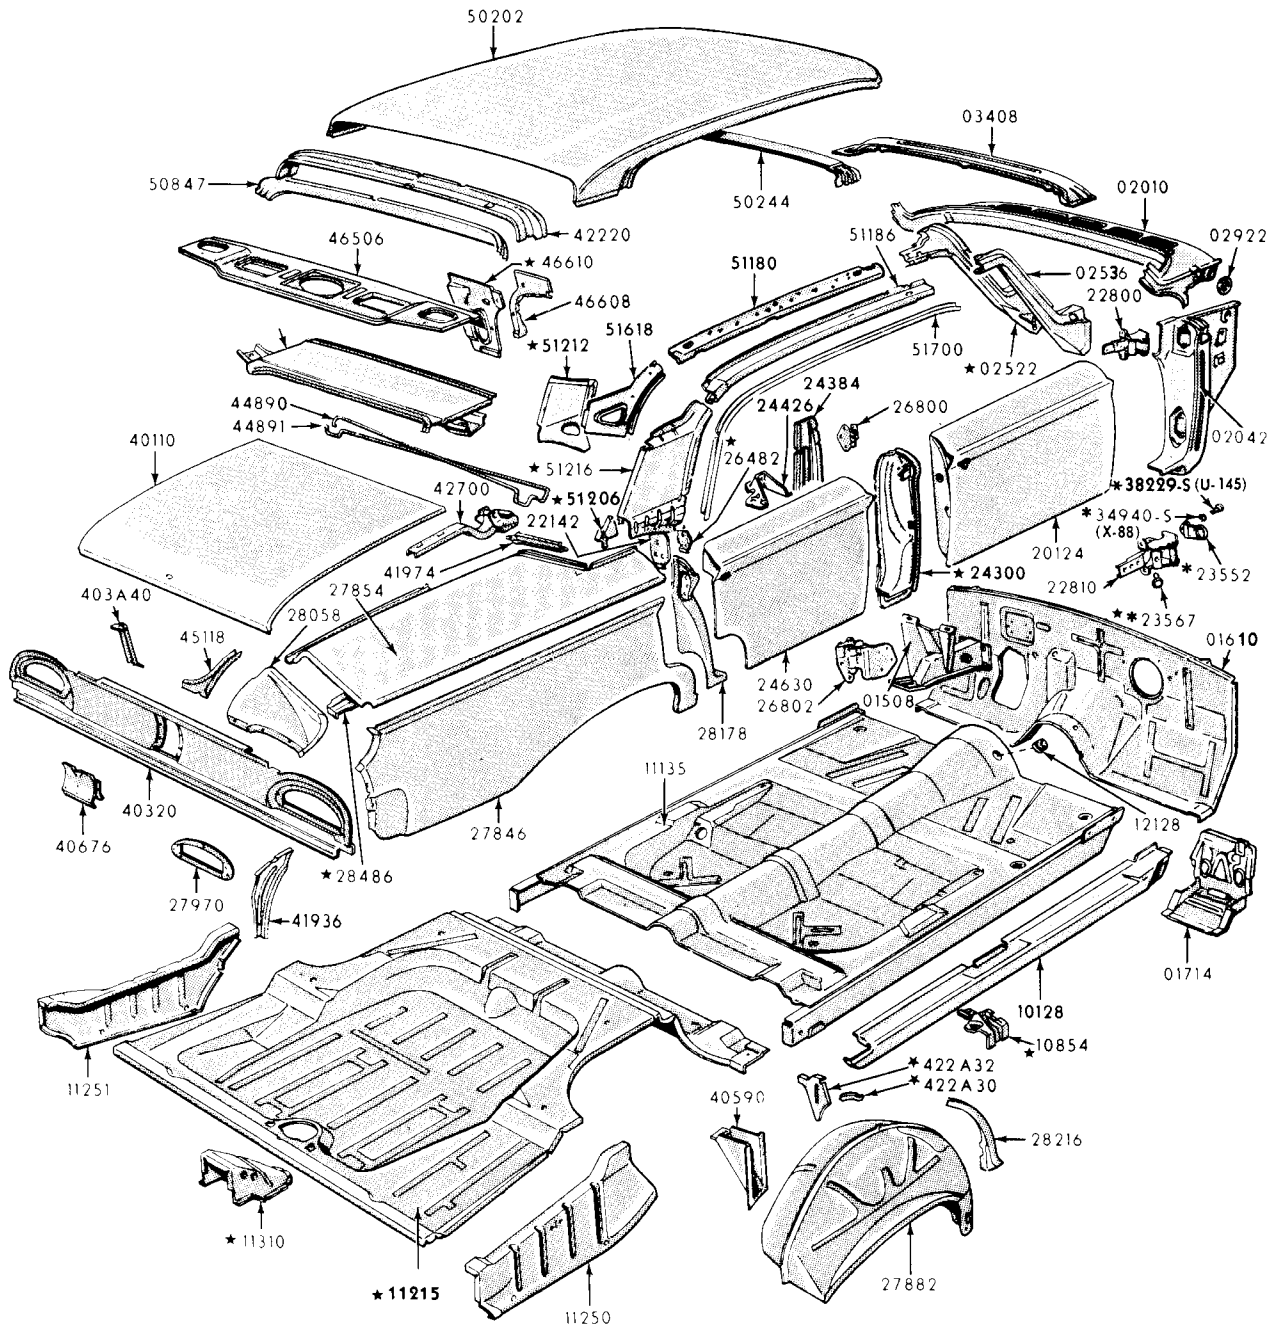

* ALSO INCLUDED IN 22810 OR 22811

P-3007

1960 "GALAXIE" TOWN VICTORIA (BODY TYPE 75A)