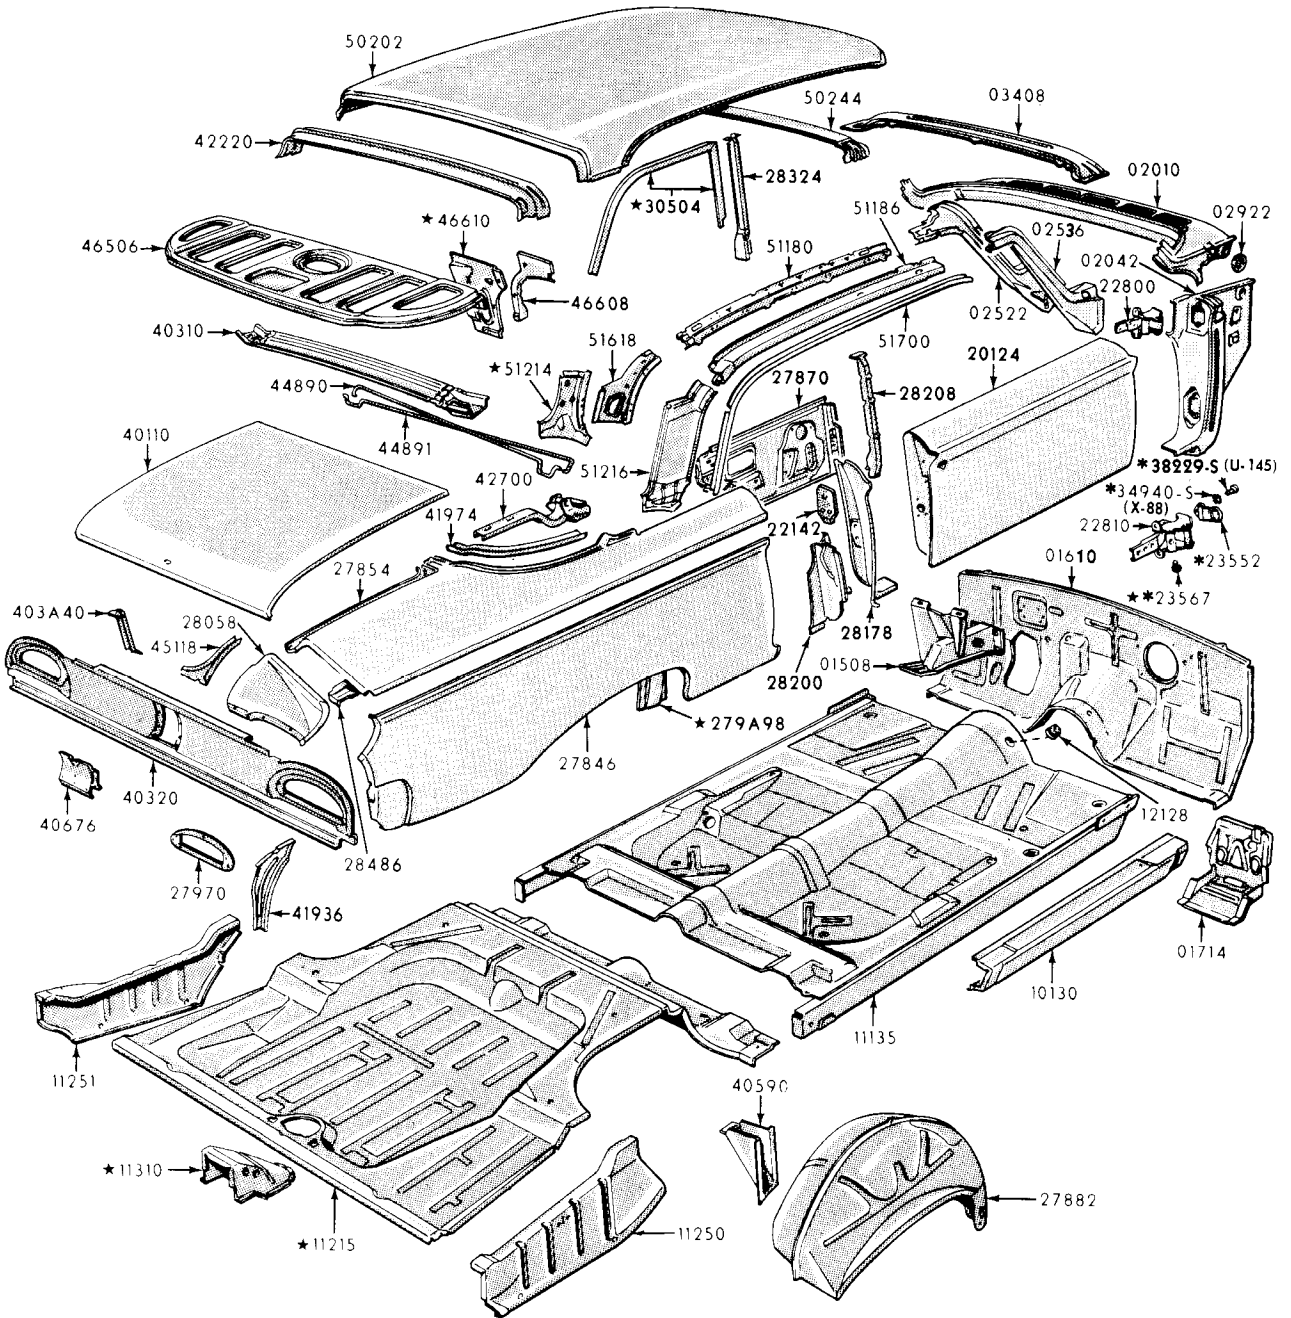

BODY SHEET METAL and RELATED PARTS - continued

Body Type	Title	Illustration No.	Page No.	Body Type	Title	Illustration No.	Page No.
1963							
A(54)	"Galaxie" Town Sedan	P-3989	790	X(54)	Falcon Fordor - Upper Body	P-4005	833
A(62)	"Galaxie" Club Sedan	P-3990	791	X(59,78)	Falcon Ranch Wagon & Sedan Delivery - Upper Body	P-3010	830
A(63)	"Galaxie 500" Club Victoria-Fastback	P-3991	792	X(62)	Falcon Tudor	P-3814	834
A(65)	"Galaxie" Club Victoria	P-3992	793	X(63)	Falcon Futura Hardtop-Upper Body	P-4002	835
A(71)	Station Wagon	P-3995	794	X(66A)	Falcon Ranchero-Upper Body	P-3012	831
A(75)	"Galaxie" Town Victoria	P-3993	795	X(71A)	Falcon Station Wagon-Upper Body	P-3197	832
A(76)	"Galaxie" Convertible Coupe	P-3994	796	X(76)	Falcon Convertible Coupe-Upper Body	P-4003	837
B(54)	Fairlane Fordor - Upper Body	P-3996	807	X(76)	Falcon Convertible Coupe-Underbody	P-4004	836
B(62)	Fairlane Tudor - Upper Body	P-3997	808	X(54, 58A, 62, 63, 64)	Falcon - Underbody	P-3019	826
B(65)	Fairlane Tudor Hardtop - Upper Body	P-3998	809	X(59, 66, 71, 78)	Falcon - Underbody	P-3222	829
B(71)	Fairlane Station Wagon - Upper Body	P-3999	811				
B(71)	Fairlane Station Wagon - Underbody	P-4001	810				
B	Fairlane - Underbody (except 71)	P-4000	806				
S(63)	Thunderbird Hardtop-Upper Body	P-3307	820				
S(76)	Thunderbird Convertible-Upper Body	P-3308	821				
S	Thunderbird Underbody	P-3309	819				

12-67

* ALSO INCLUDED IN 22810 OR 22811

P-3000

- Δ L.H. SIDE ONLY
- USED ON 59E (COURIER) ONLY
- * ALSO INCLUDED IN 22810 OR 22811

P-3002

P-3004

*ALSO INCLUDED IN 22810 OR 22811

ALSO INCLUDED IN 22810 OR 22811