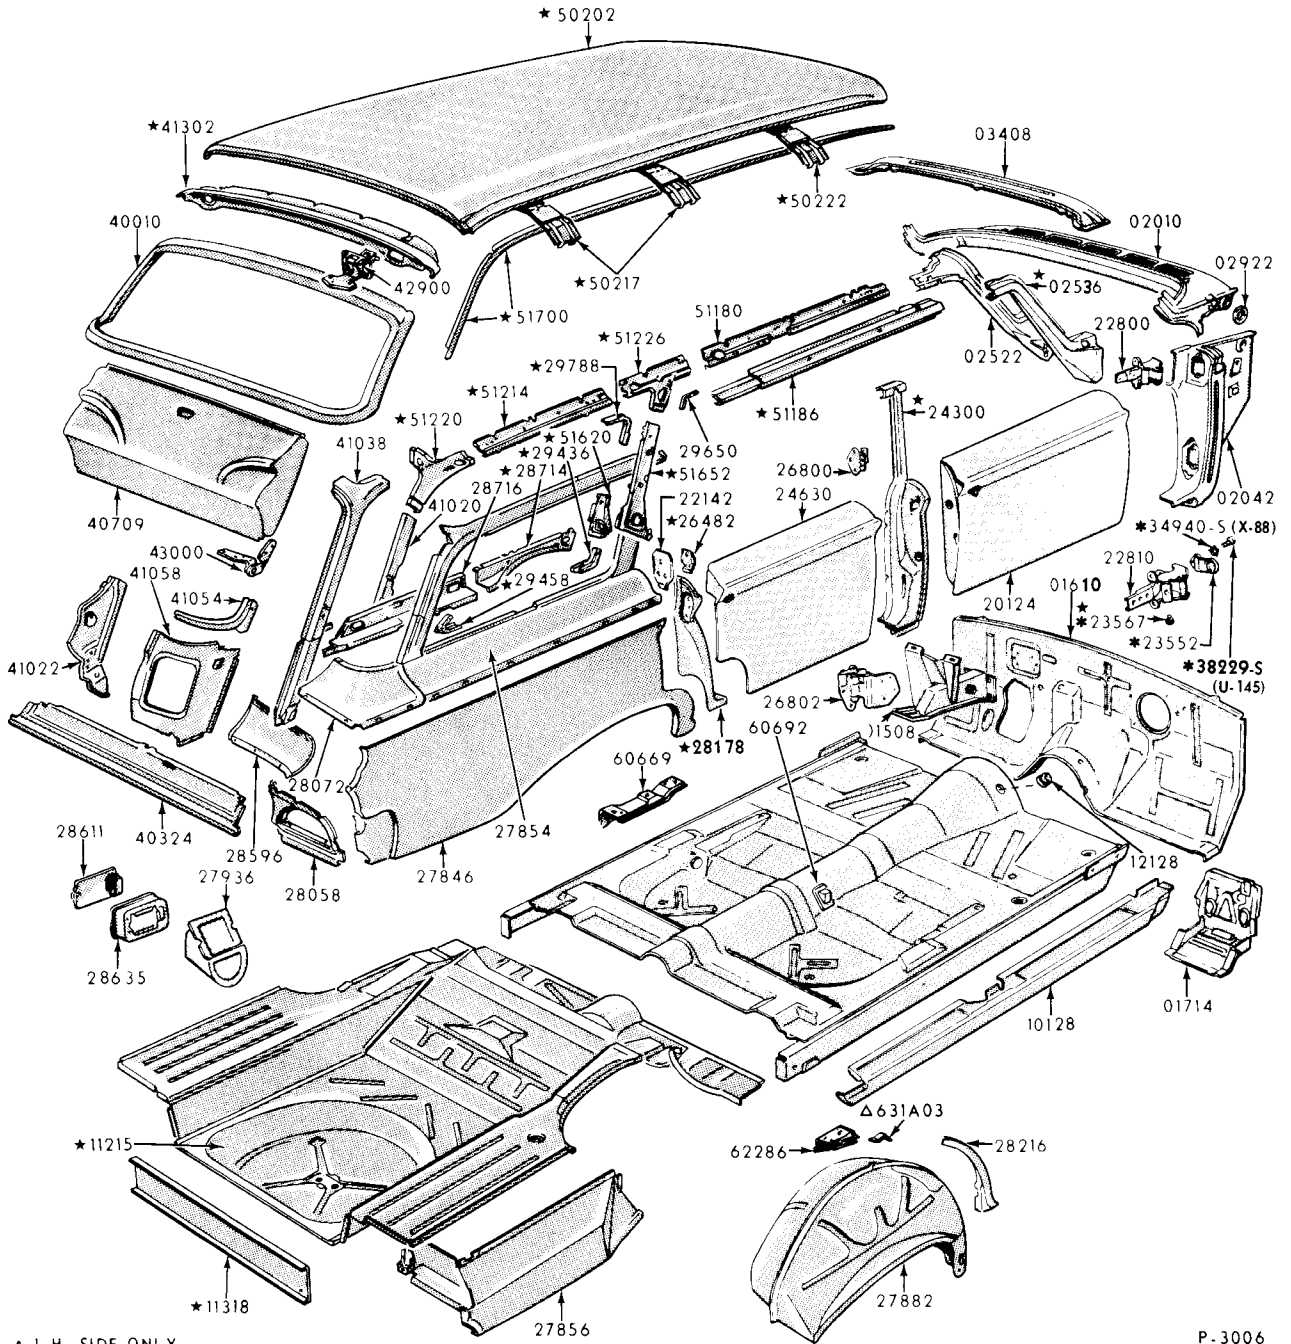

Δ L.H. SIDE ONLY

* ALSO INCLUDED IN 22810 OR 22811

P-3006