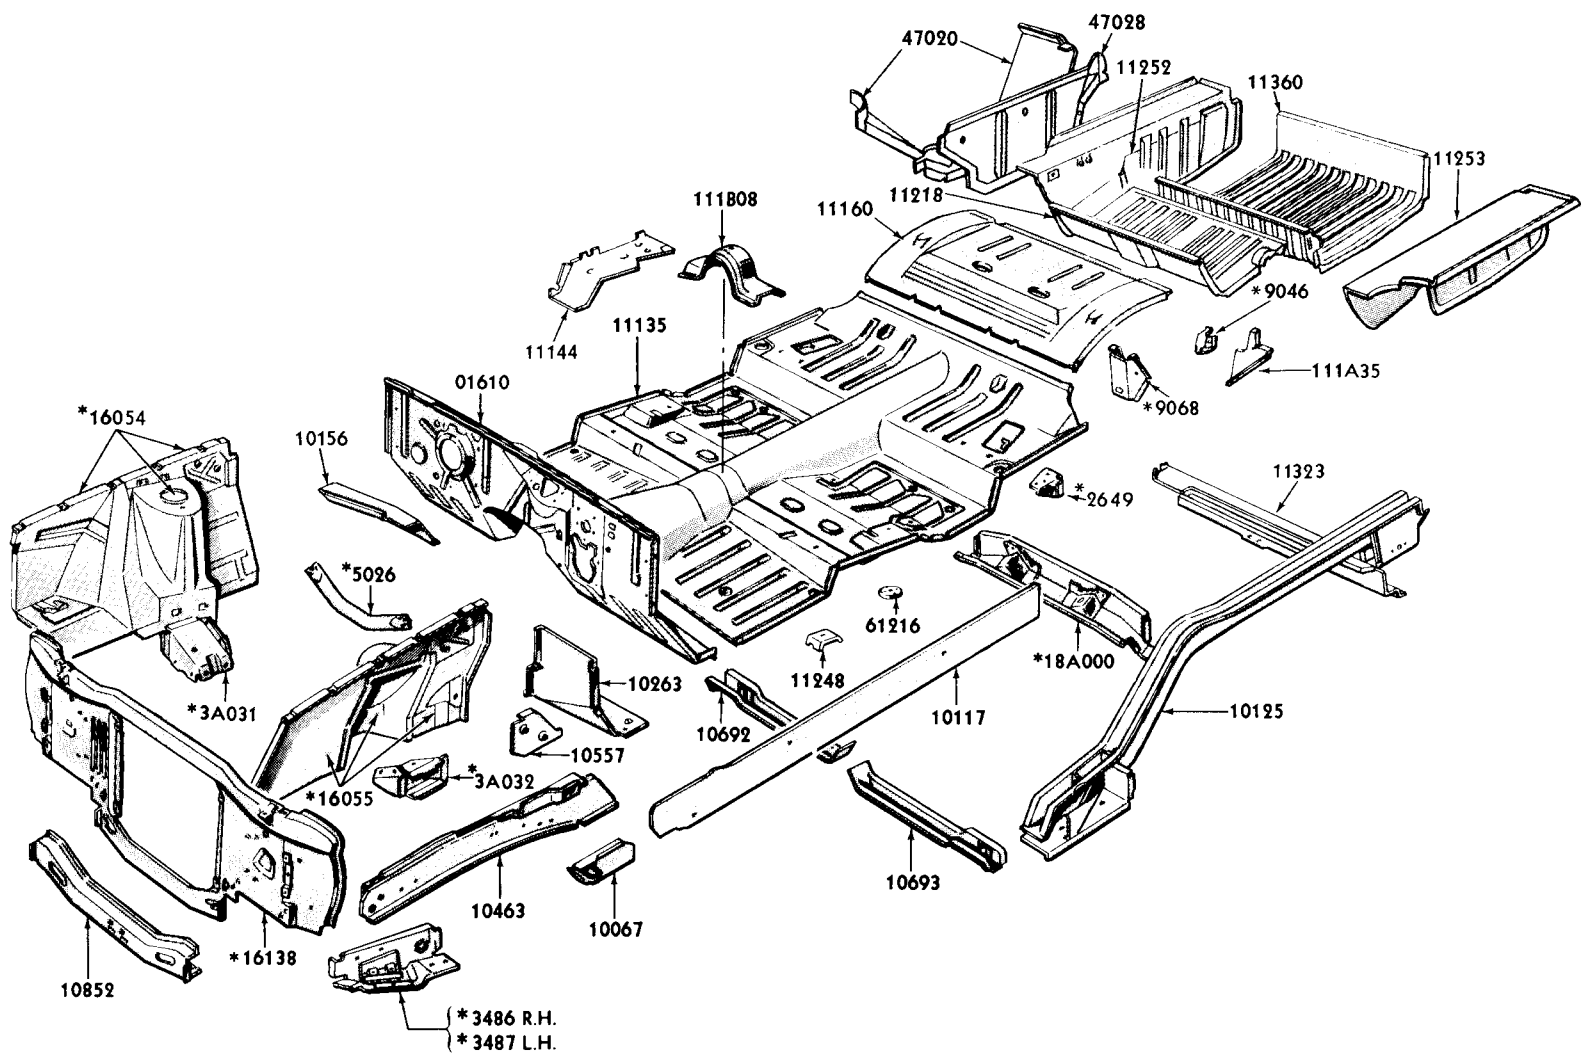

* REFER TO GROUP IN CHASSIS SECTION

P-4001

1963/64 FAIRLANE STATION WAGON - UNDERBODY - BODY TYPE B (71)