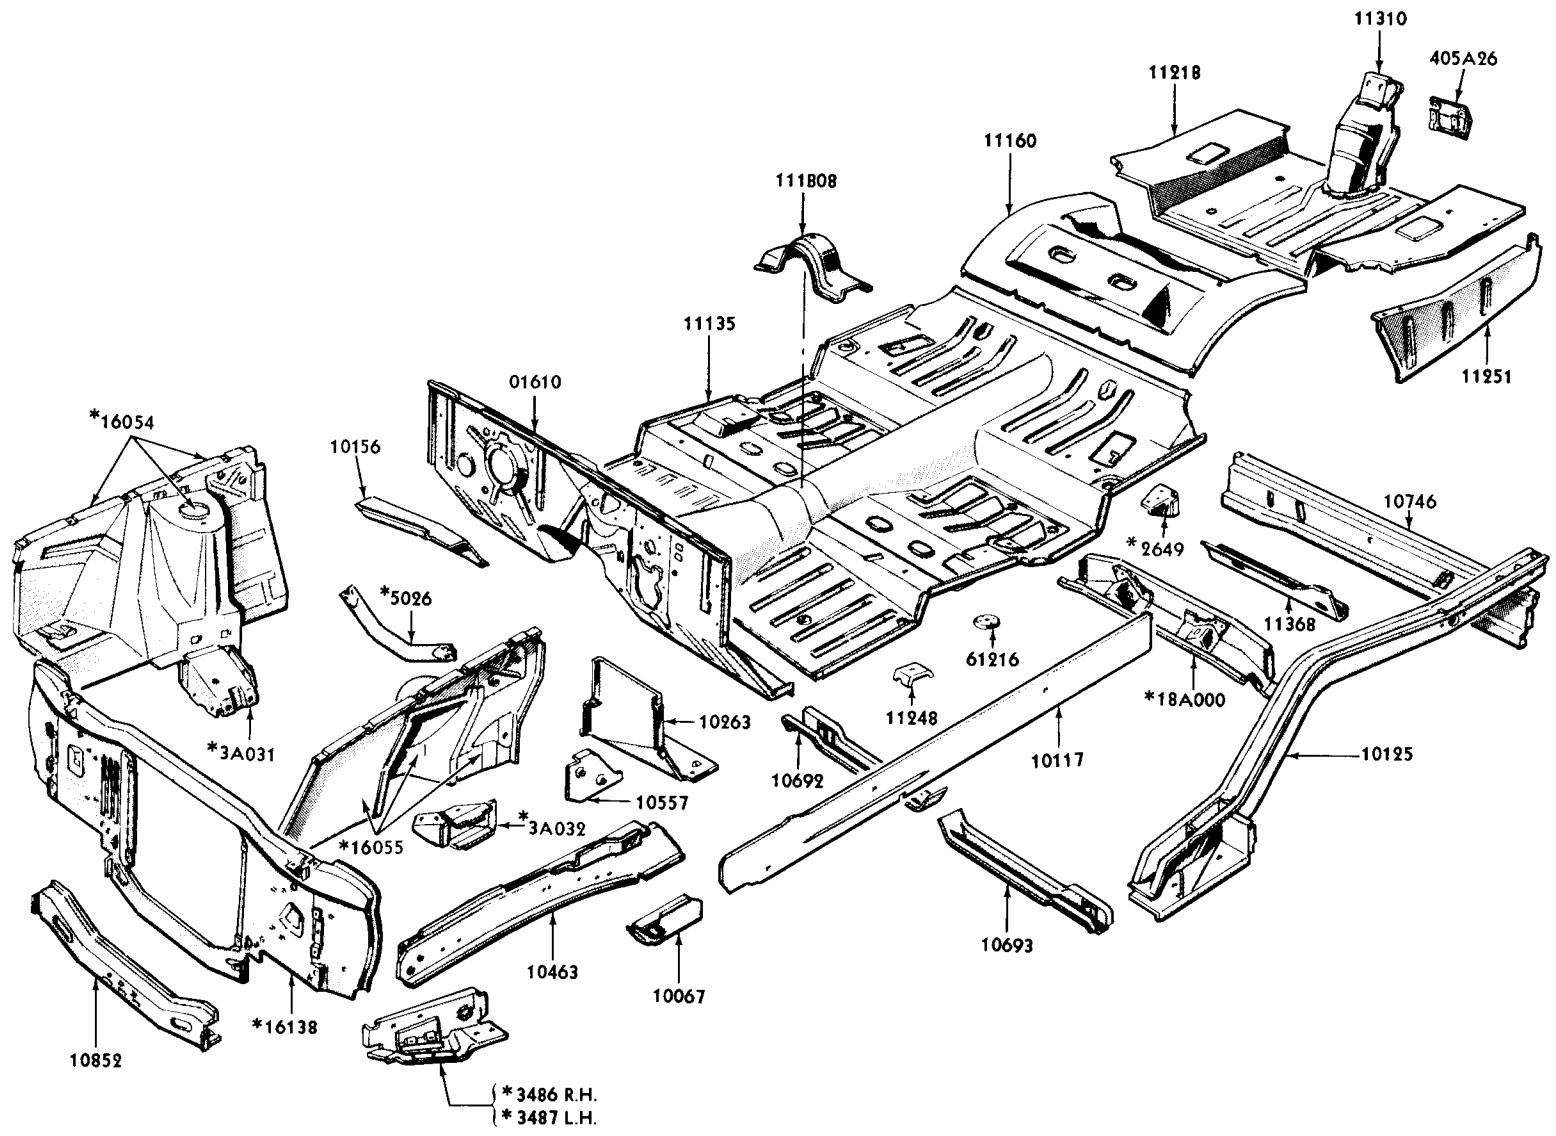

1963/64 FAIRLANE UNDERBODY - BODY TYPES B (except 71)

* REFER TO GROUP IN CHASSIS SECTION