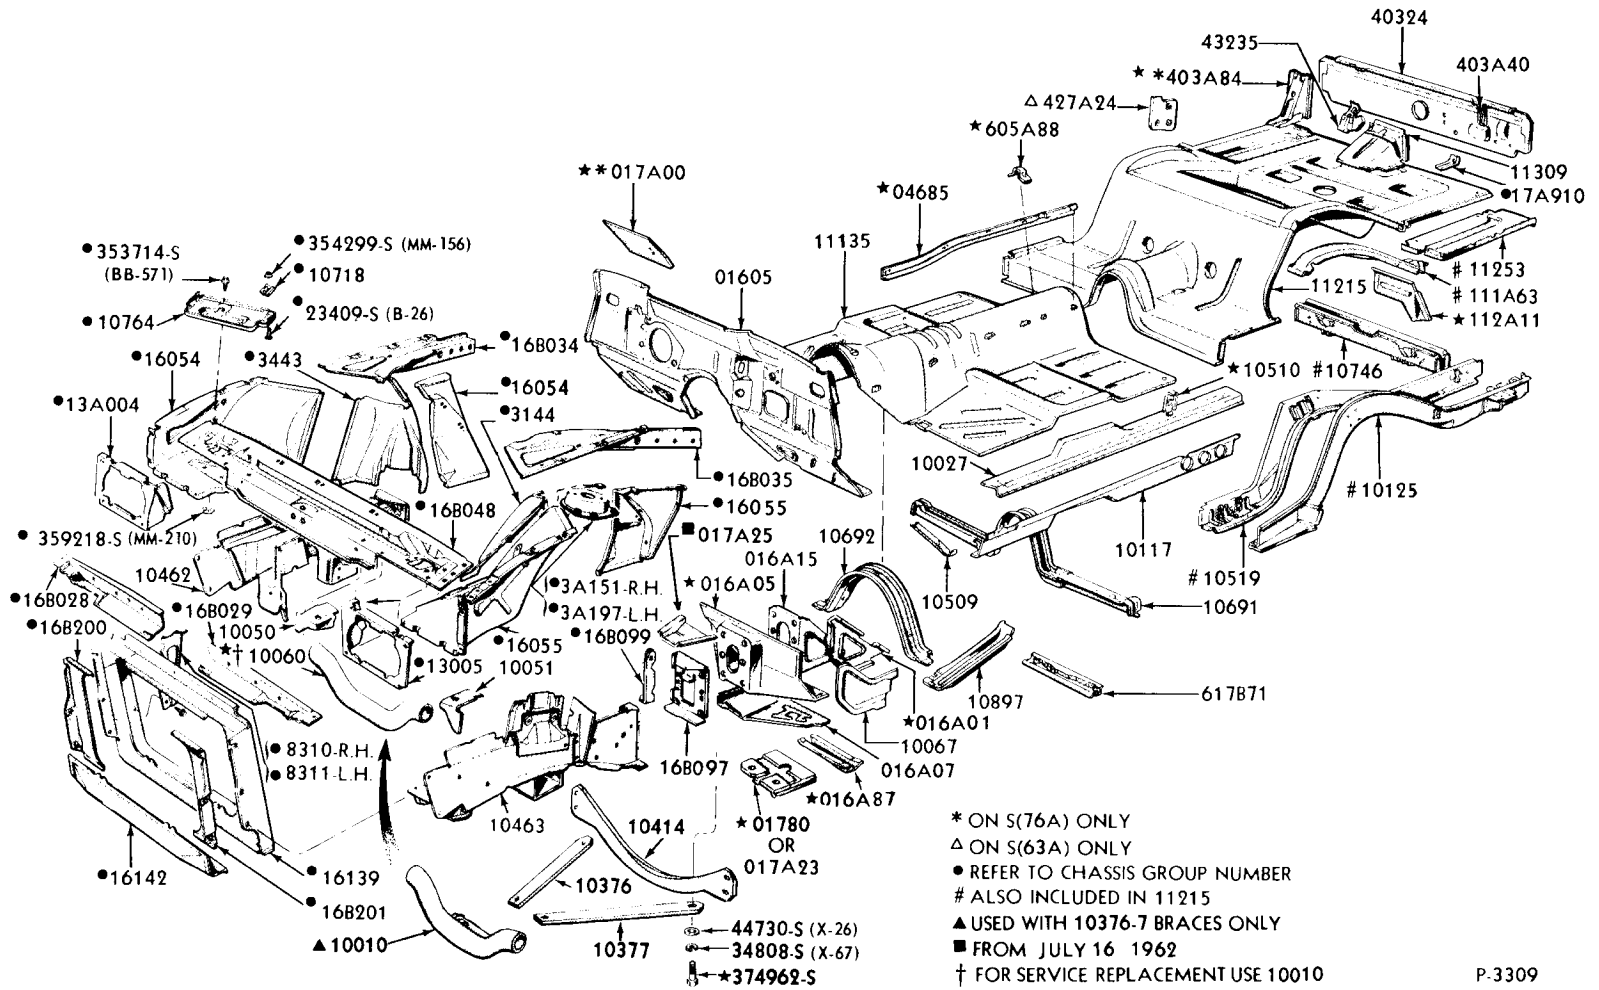

- ON S(76A) ONLY
- Δ ON S(63A) ONLY
- REFER TO CHASSIS GROUP NUMBER
- # ALSO INCLUDED IN 11215
- ▲ USED WITH 10376-7 BRACES ONLY
- FROM JULY 16 1962
- † FOR SERVICE REPLACEMENT USE 10010

P-3309