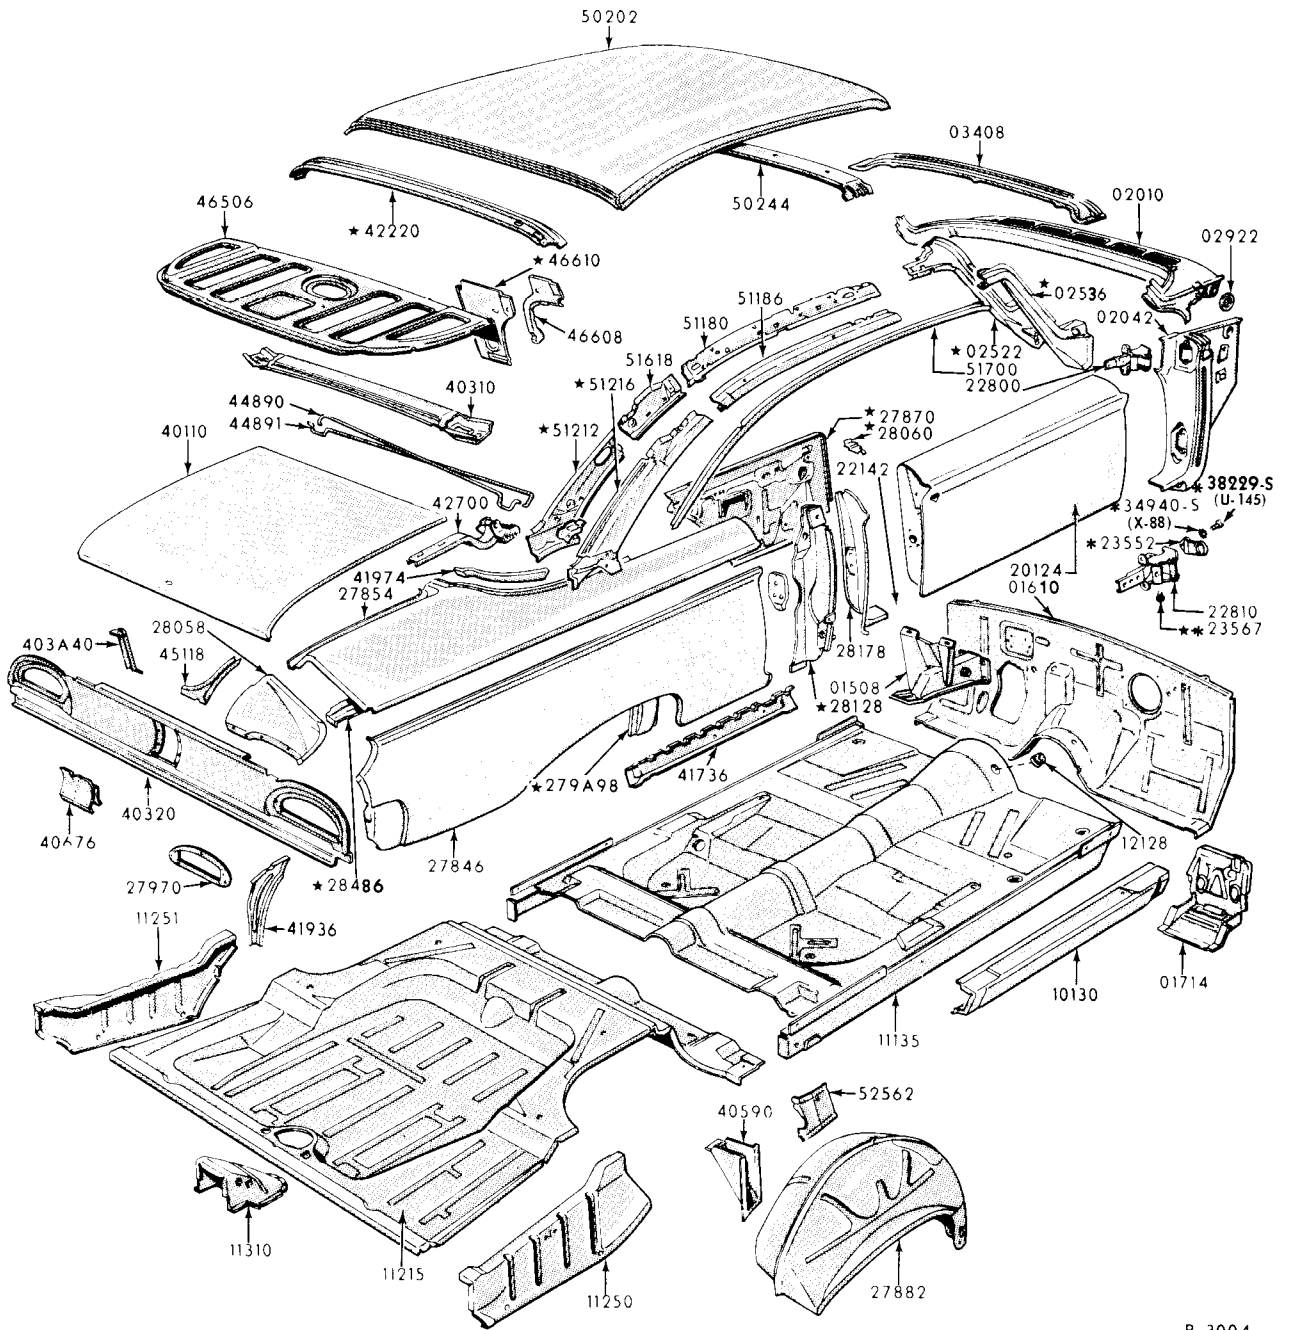

BODY SHEET METAL and RELATED PARTS - continued

Body Type	Title	Illustration No.	Page No.	Body Type	Title	Illustration No.	Page No.
1963							
A(54)	"Galaxie" Town Sedan	P-3989	790	X(54)	Falcon Fordor - Upper Body	P-4005	833
A(62)	"Galaxie" Club Sedan	P-3990	791	X(59,78)	Falcon Ranch Wagon & Sedan Delivery - Upper Body	P-3010	830
A(63)	"Galaxie 500" Club Victoria-Fastback	P-3991	792	X(62)	Falcon Tudor	P-3814	834
A(65)	"Galaxie" Club Victoria	P-3992	793	X(63)	Falcon Futura Hardtop-Upper Body	P-4002	835
A(71)	Station Wagon	P-3995	794	X(66A)	Falcon Ranchero-Upper Body	P-3012	831
A(75)	"Galaxie" Town Victoria	P-3993	795	X(71A)	Falcon Station Wagon-Upper Body	P-3197	832
A(76)	"Galaxie" Convertible Coupe	P-3994	796	X(76)	Falcon Convertible Coupe-Upper Body	P-4003	837
B(54)	Fairlane Fordor - Upper Body	P-3996	807	X(76)	Falcon Convertible Coupe-Underbody	P-4004	836
B(62)	Fairlane Tudor - Upper Body	P-3997	808	X(54, 58A, 62, 63, 64)	Falcon - Underbody	P-3019	826
B(65)	Fairlane Tudor Hardtop - Upper Body	P-3998	809	X(59, 66, 71, 78)	Falcon - Underbody	P-3222	829
B(71)	Fairlane Station Wagon - Upper Body	P-3999	811				
B(71)	Fairlane Station Wagon - Underbody	P-4001	810				
B	Fairlane - Underbody (except 71)	P-4000	806				
S(63)	Thunderbird Hardtop-Upper Body	P-3307	820				
S(76)	Thunderbird Convertible-Upper Body	P-3308	821				
S	Thunderbird Underbody	P-3309	819				

12-67

* ALSO INCLUDED IN 22810 OR 22811

P-3000

- Δ L.H. SIDE ONLY
- USED ON 59E (COURIER) ONLY
- * ALSO INCLUDED IN 22810 OR 22811

P-3002

P-3004

*ALSO INCLUDED IN 22810 OR 22811

ALSO INCLUDED IN 22810 OR 22811