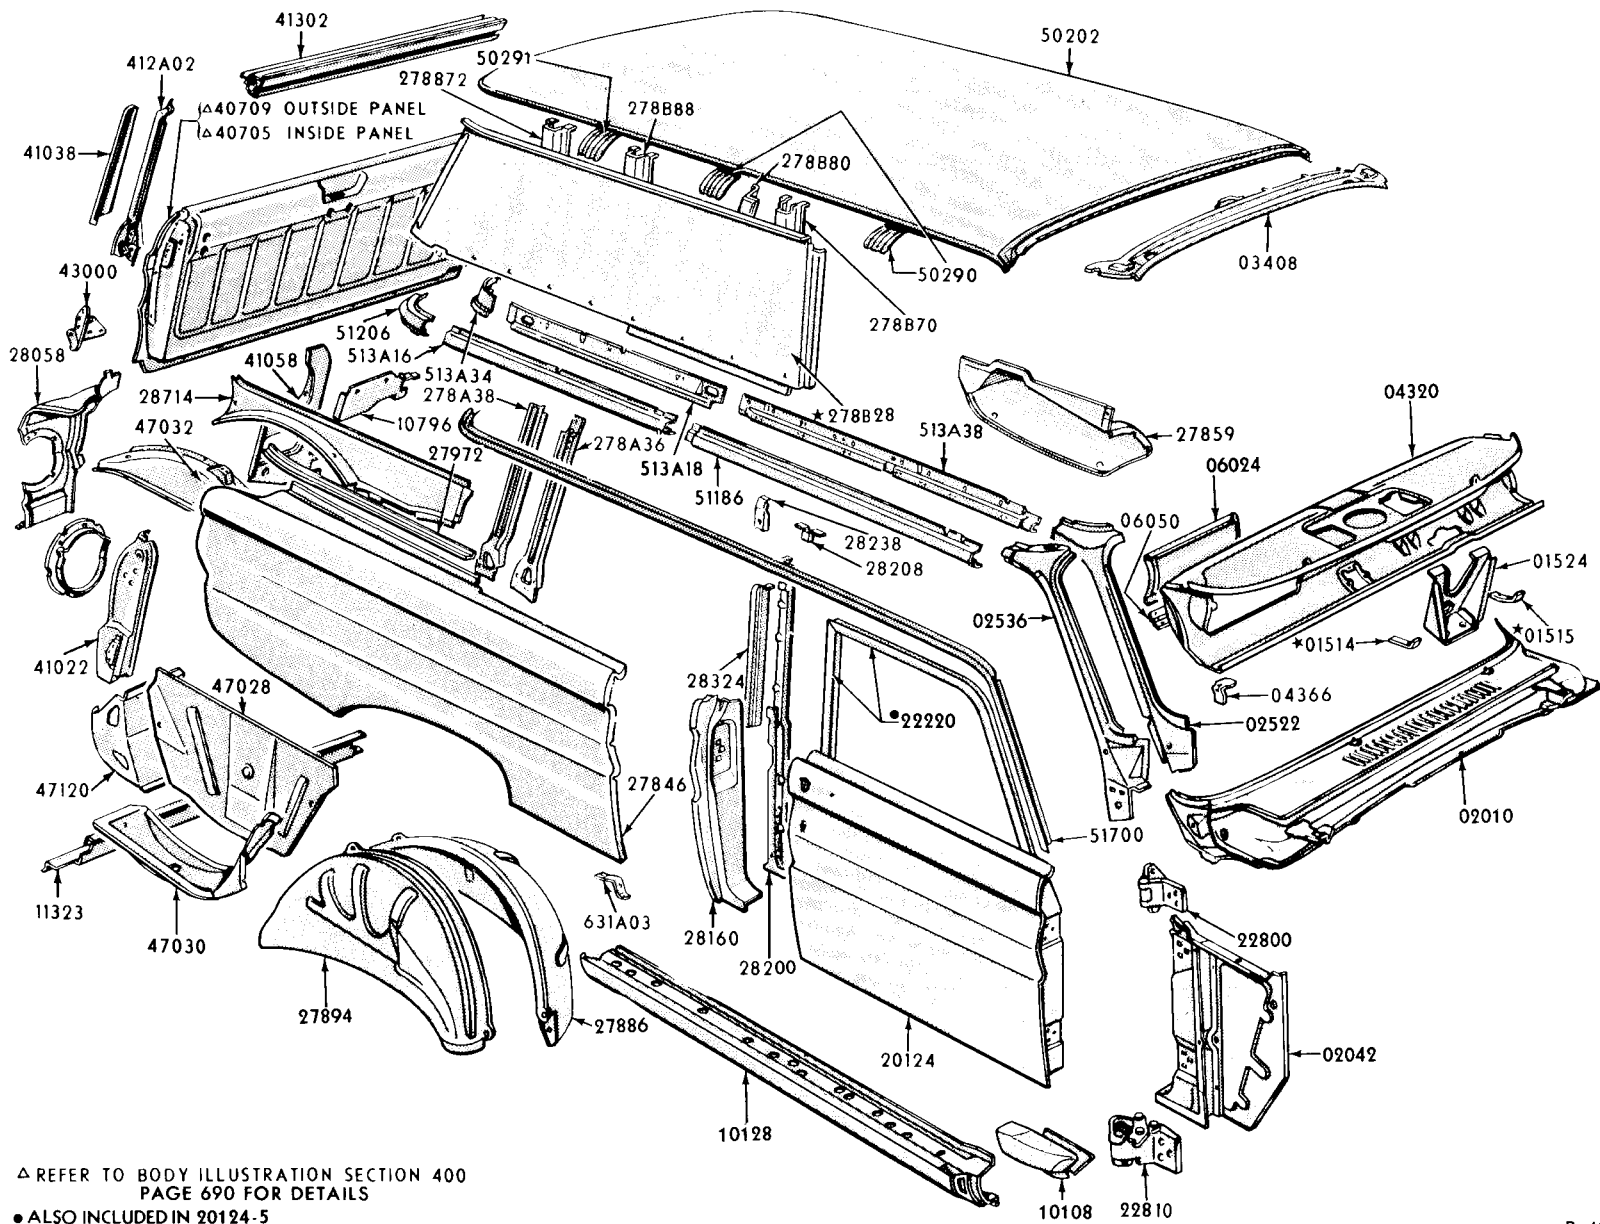

△ REFER TO BODY ILLUSTRATION SECTION 400 PAGE 690 FOR DETAILS
● ALSO INCLUDED IN 20124-5