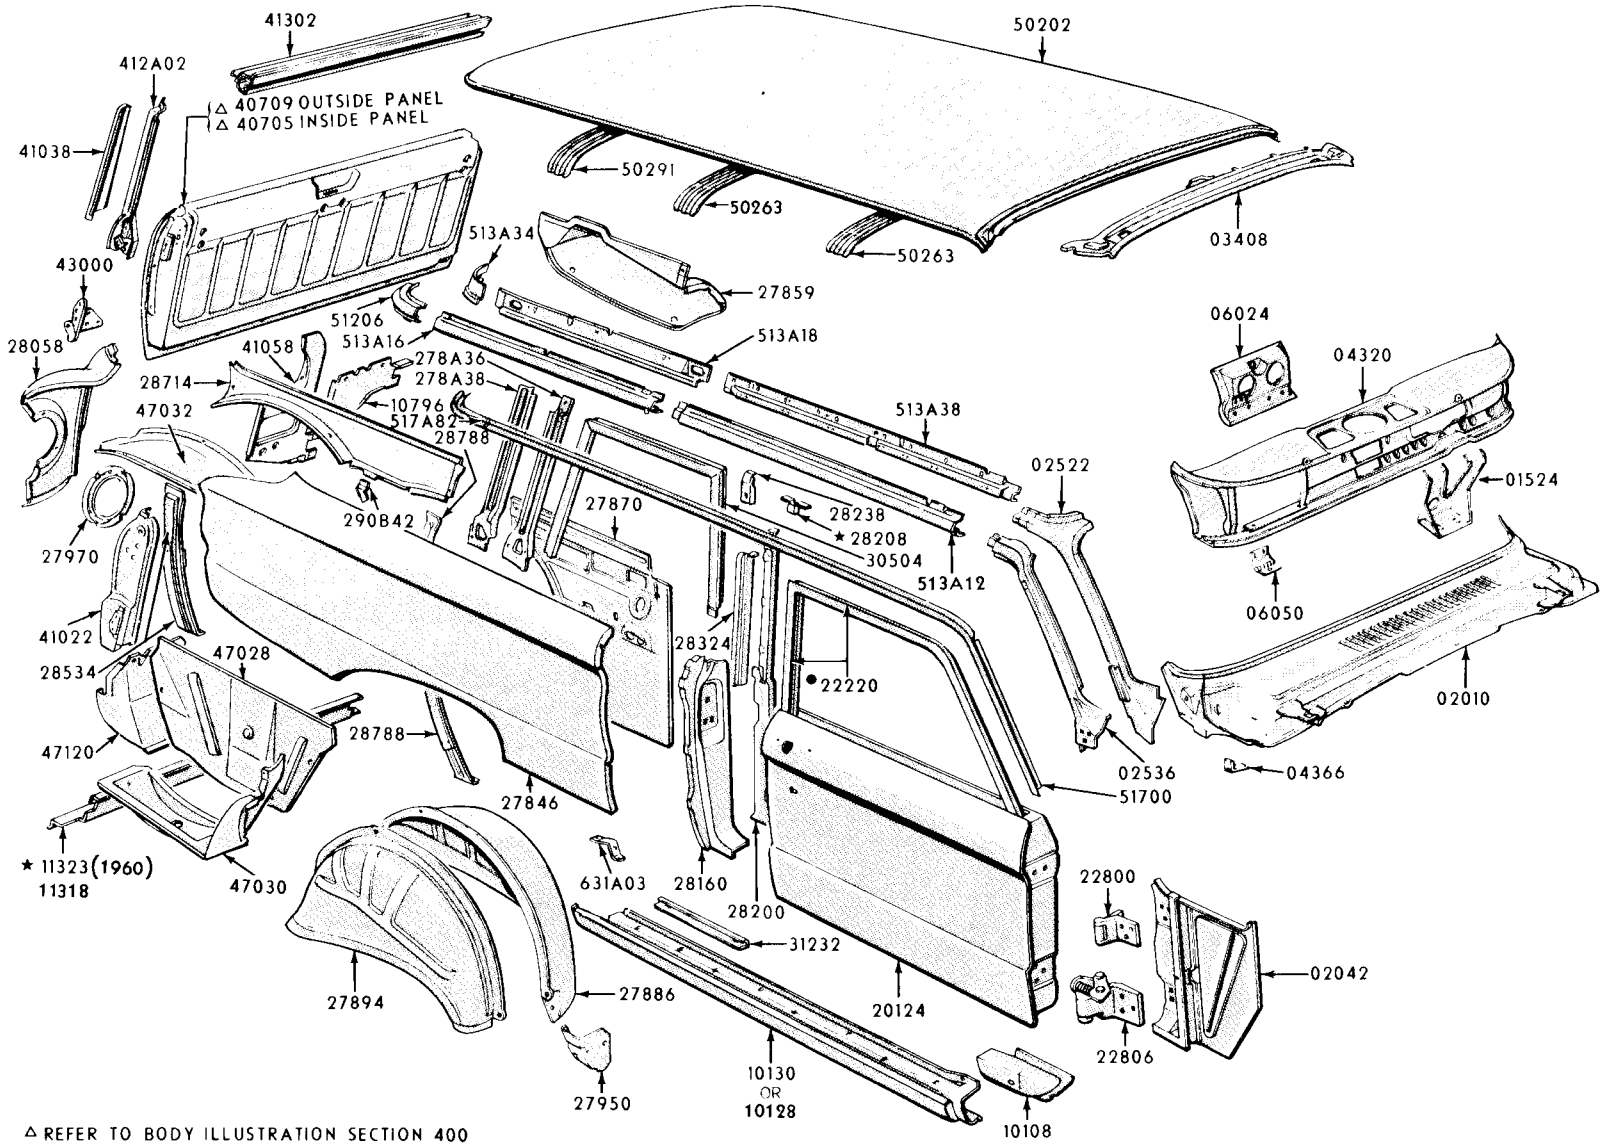

1960/63 FALCON RANCH WAGON & TYPICAL SEDAN DELIVERY-UPPER BODY-BODY TYPES X(59, 78)

△ REFER TO BODY ILLUSTRATION SECTION 400 PAGE 690 FOR DETAILS
● ALSO INCLUDED IN 20124