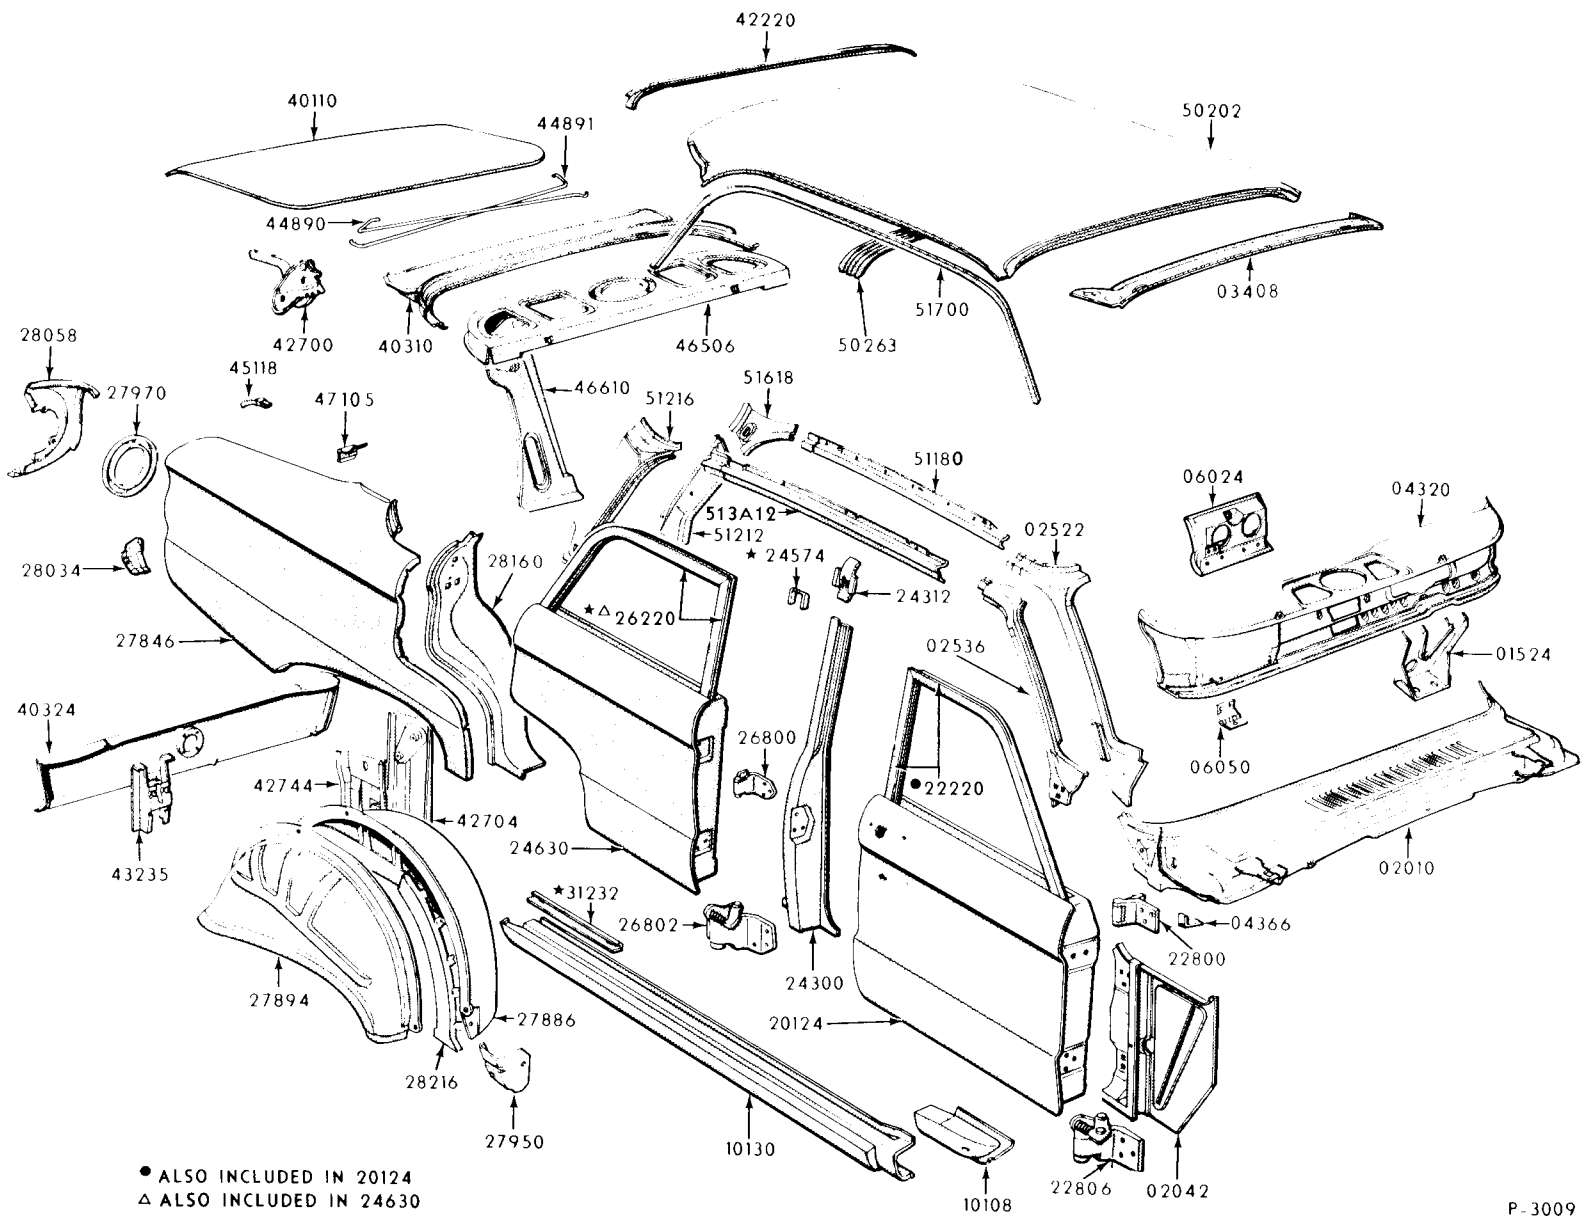

● ALSO INCLUDED IN 20124
Δ ALSO INCLUDED IN 24630