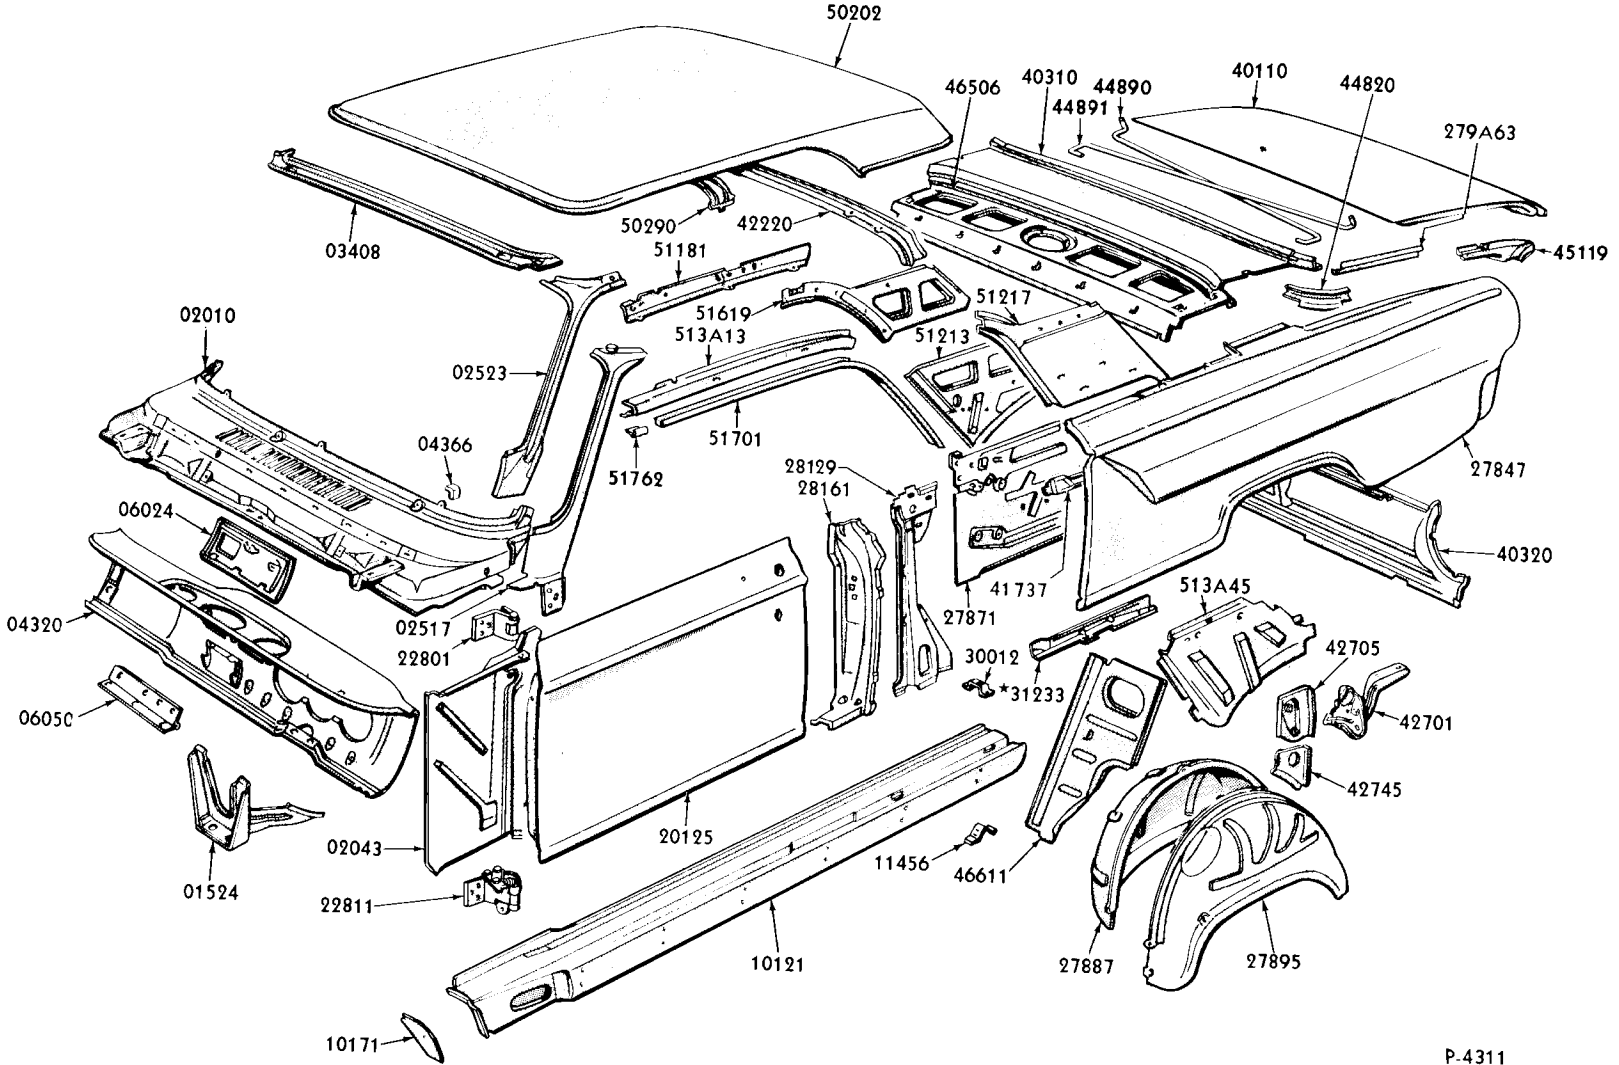

1964 FAIRLANE "300" HARDTOP-UPPER BODY - BODY TYPE B(65)