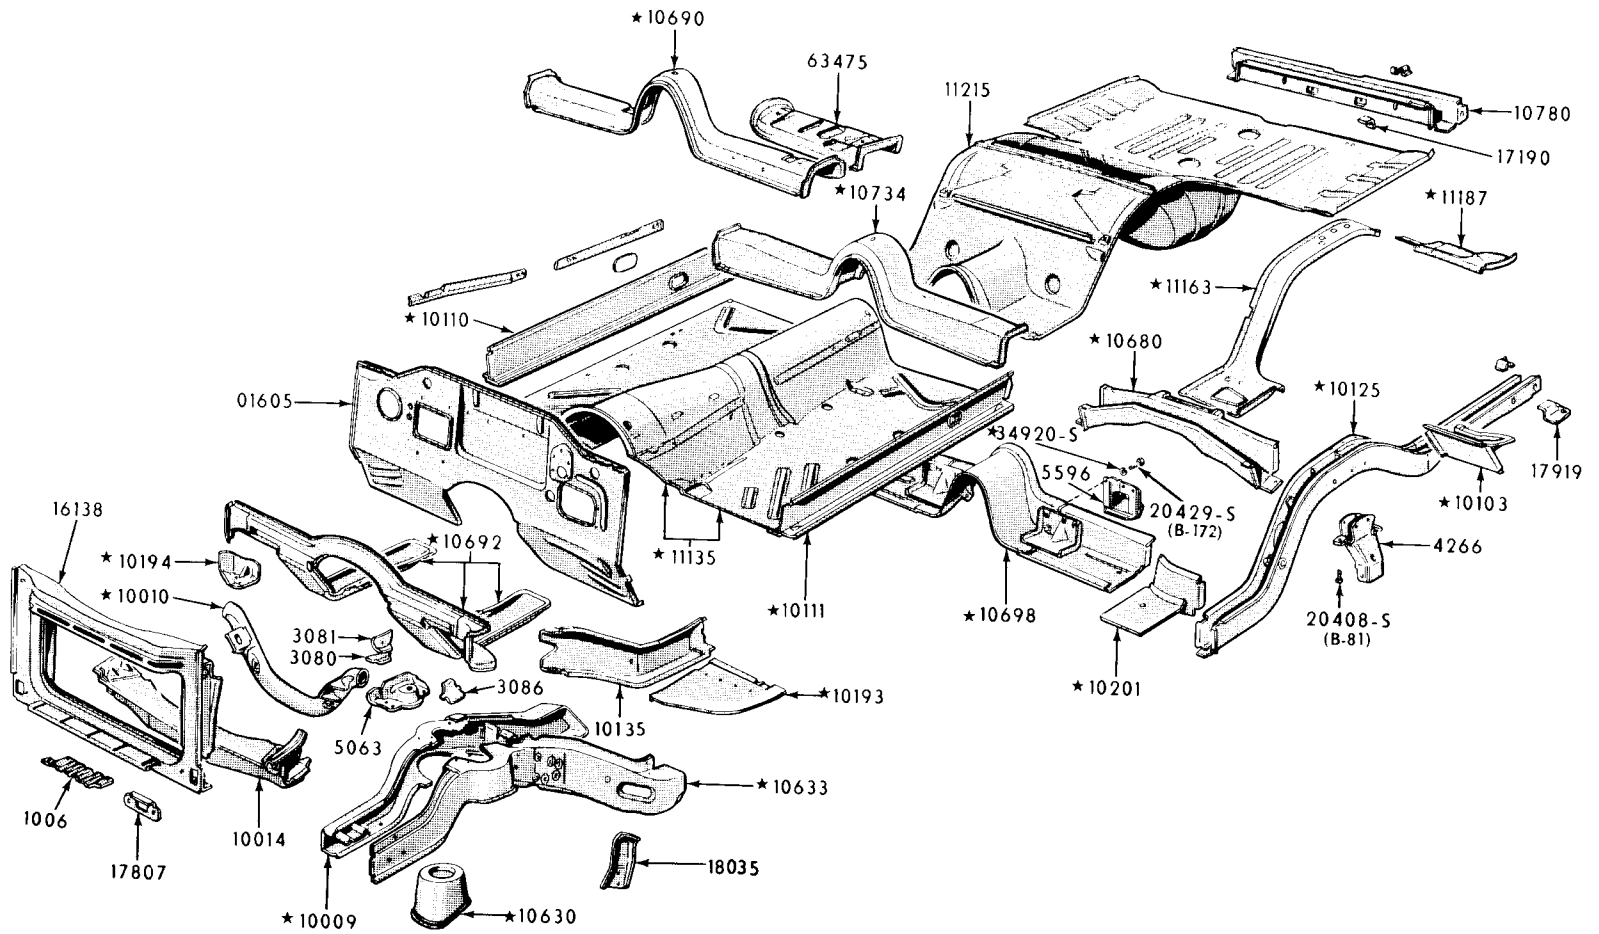

1960 THUNDERBIRD (UNDERBODY) -BODY TYPE S (63A, 76A)