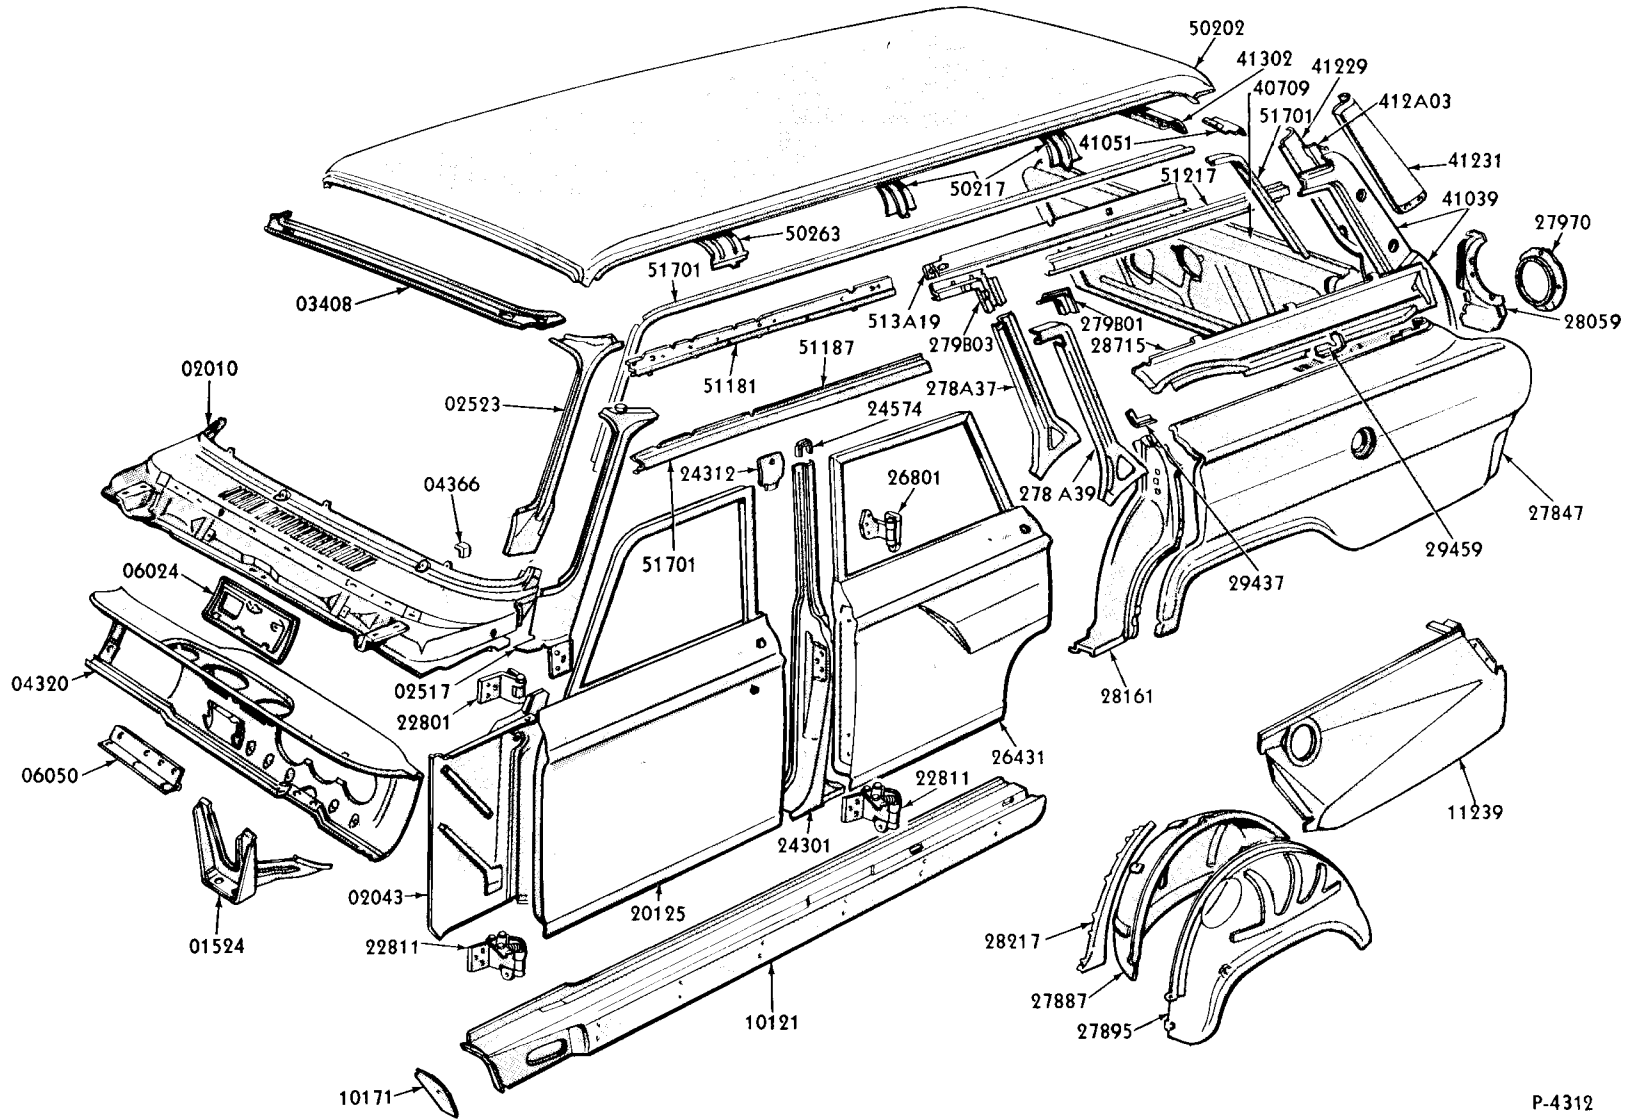

FORD CAR PARTS

**SHEET METAL
ILLUSTRATION SECTION**

P-4312