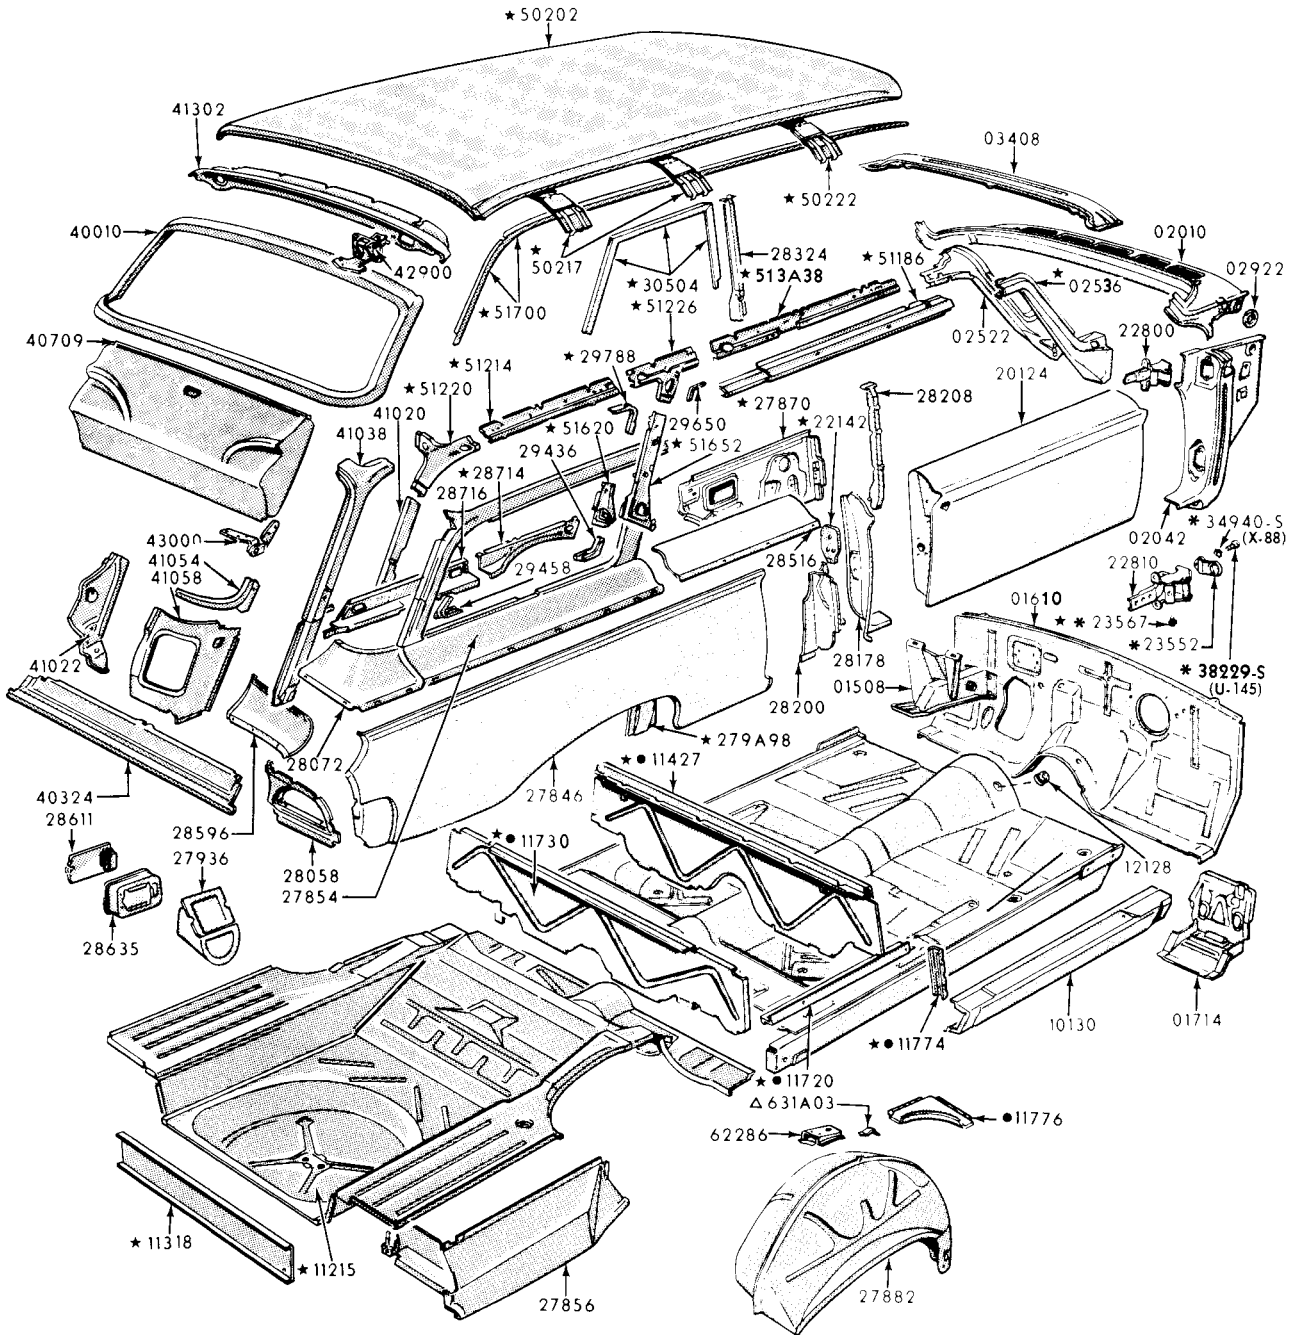

- Δ L.H. SIDE ONLY
- USED ON 59E (COURIER) ONLY
- ALSO INCLUDED IN 22810 OR 22811

P-3002