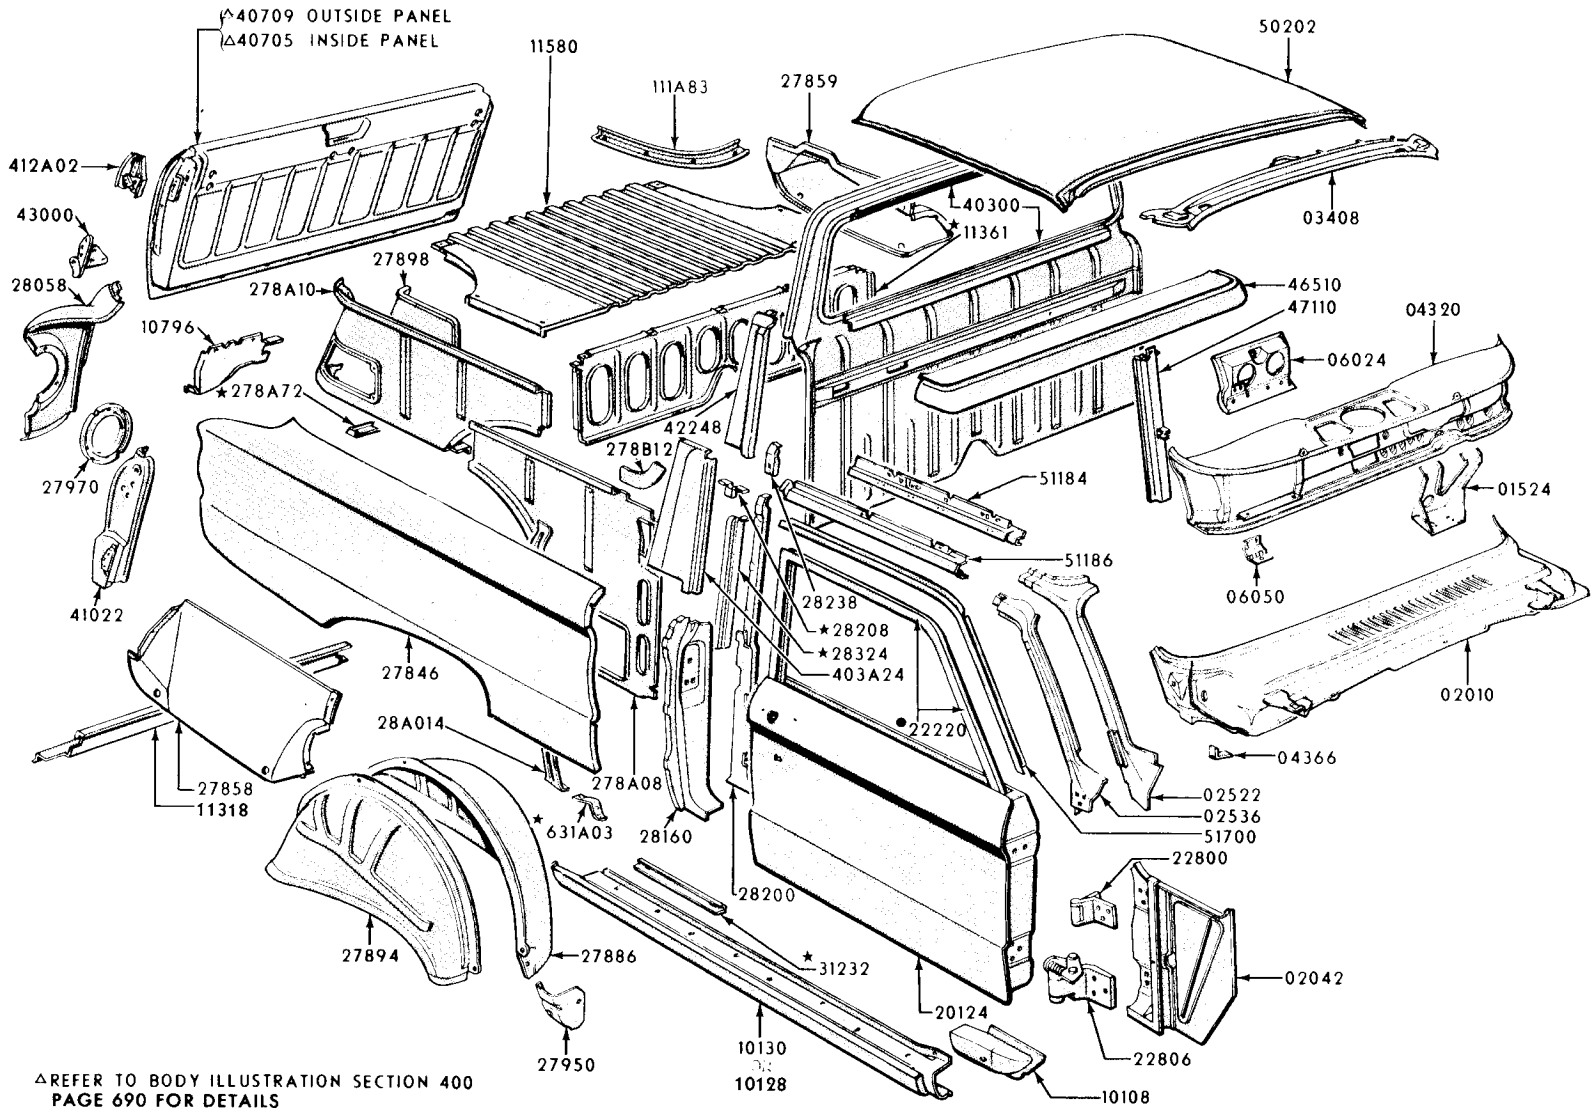

1960/63 FALCON TYPICAL RANCHERO-UPPER BODY-BODY TYPE X(66)

△REFER TO BODY ILLUSTRATION SECTION 400
PAGE 690 FOR DETAILS

● ALSO INCLUDED IN 20124

FORD CAR PARTS
SHEET METAL
ILLUSTRATION SECTION

P-3012