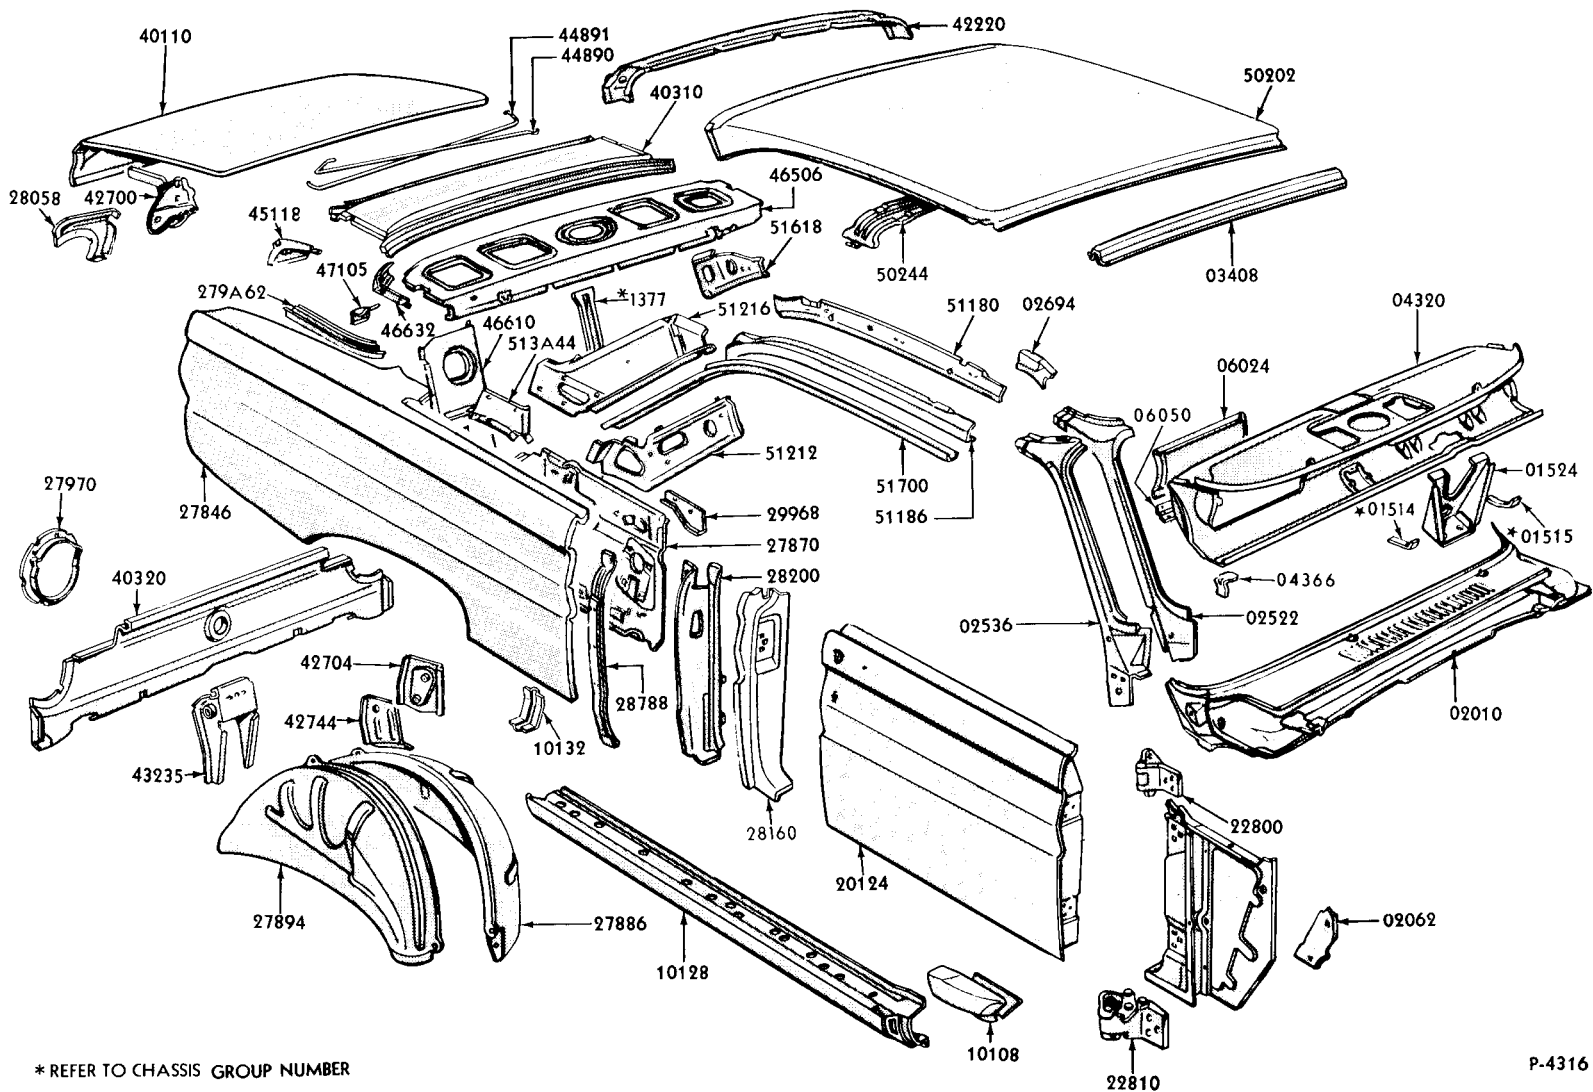

1964 FALCON "FUTURA" HARDTOP-UPPER BODY - BODY TYPE X(63)

* REFER TO CHASSIS GROUP NUMBER

P-4316

FORD CAR PARTS
SHEET METAL
ILLUSTRATION SECTION