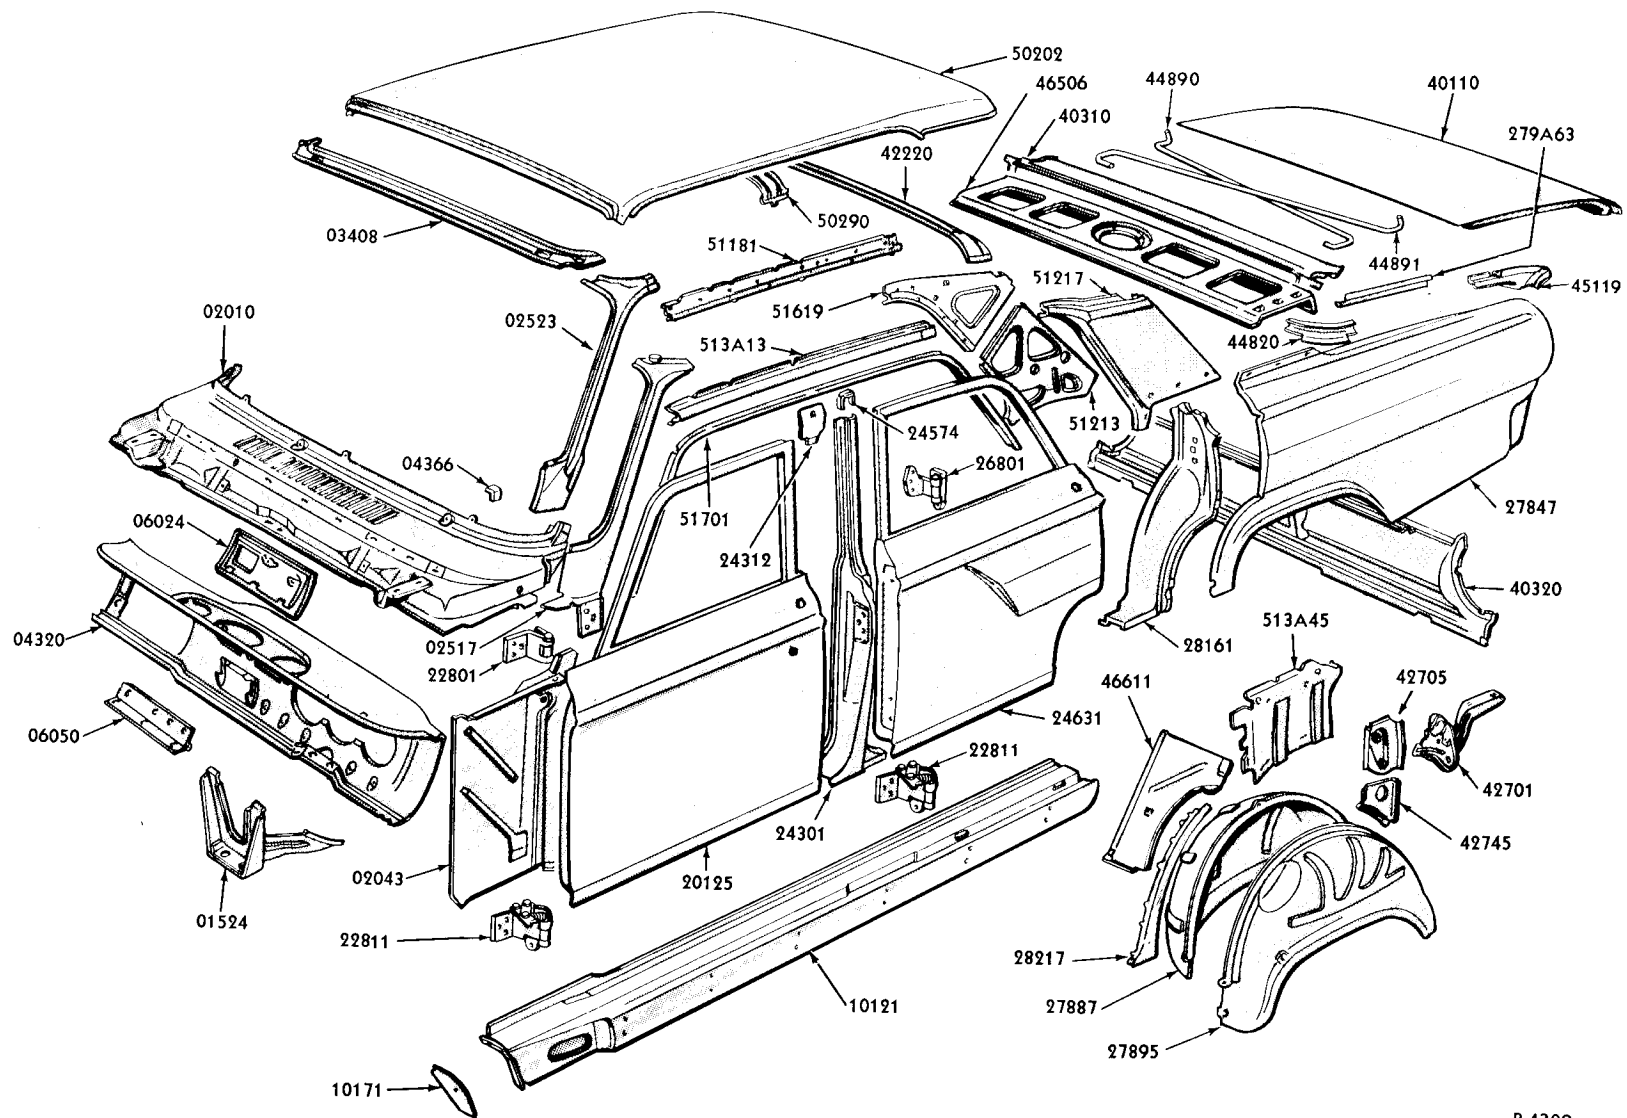

1964 FAIRLANE FORDOR-UPPER BODY - BODY TYPE B(54)