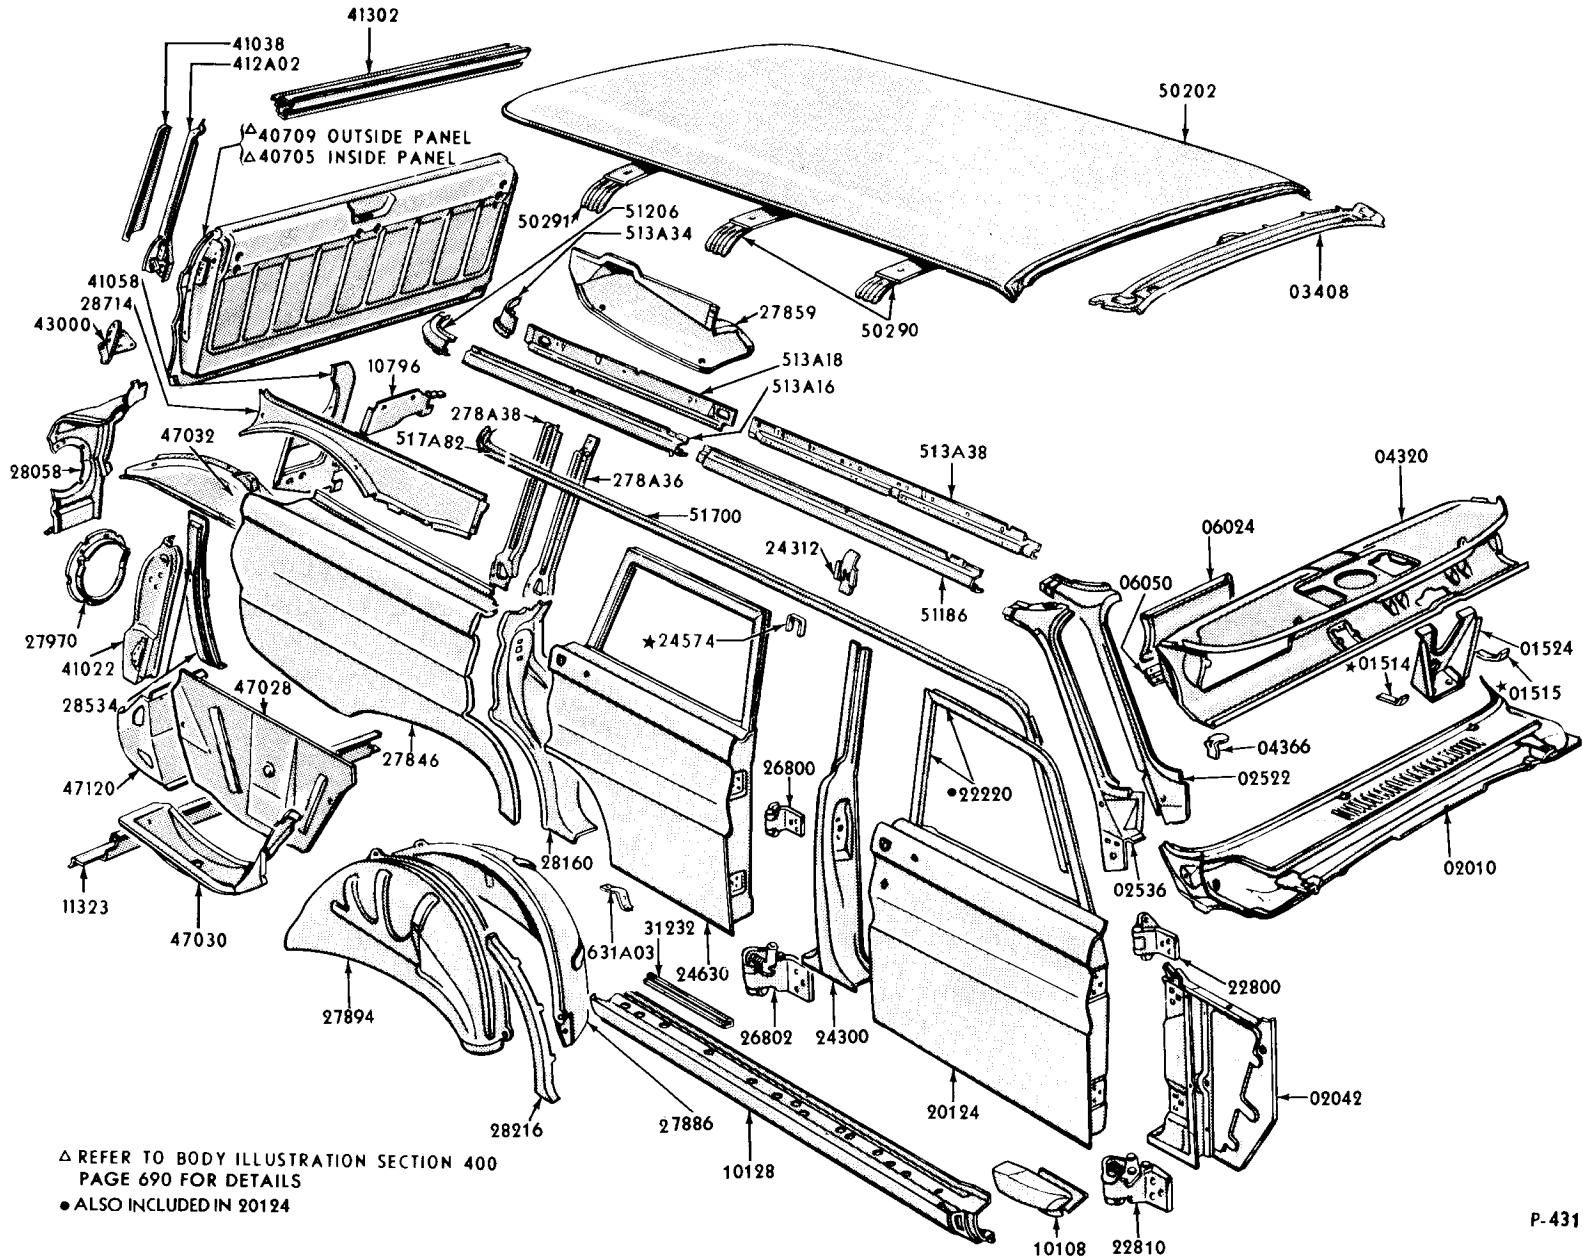

△ REFER TO BODY ILLUSTRATION SECTION 400
PAGE 690 FOR DETAILS
● ALSO INCLUDED IN 20124