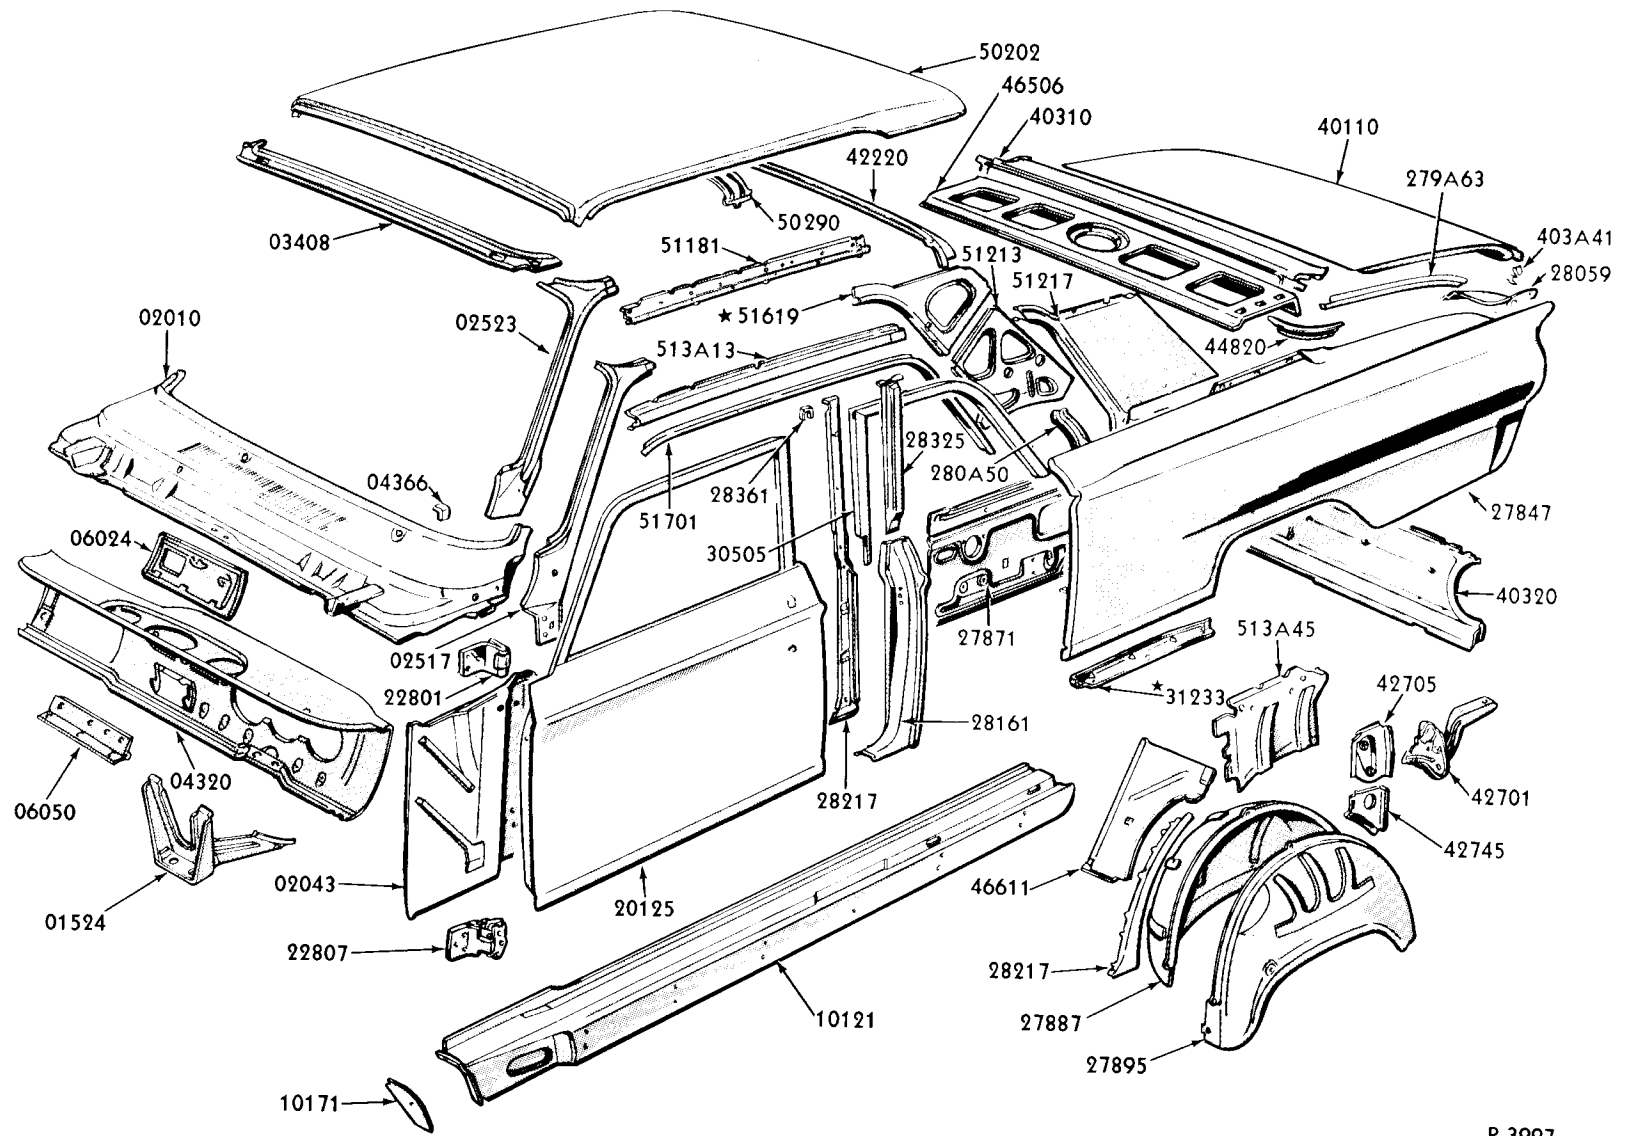

1963 FAIRLANE TUDOR - UPPER BODY - BODY TYPE B (62)