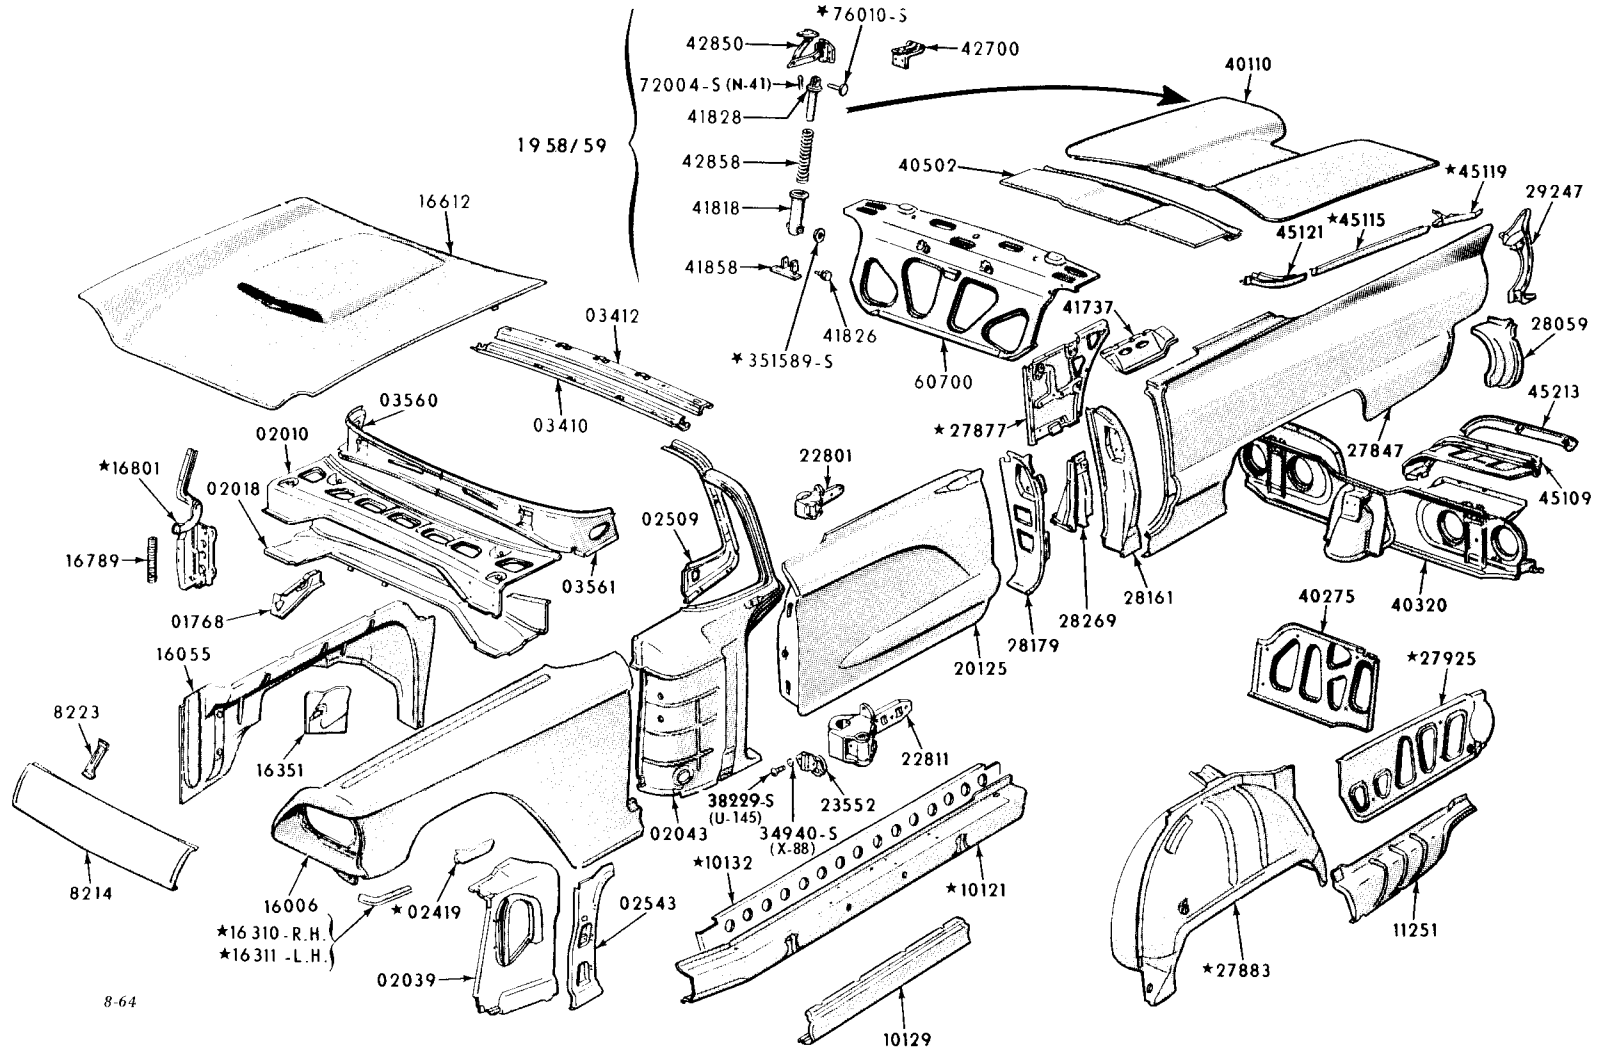

1964 FAIRLANE "300" HARDTOP-UPPER BODY - BODY TYPE B(65)

FORD CAR PARTS

**SHEET METAL
ILLUSTRATION SECTION**

P-4312

1960 THUNDERBIRD (UNDERBODY) -BODY TYPE S (63A, 76A)

1960 THUNDERBIRD CONVERTIBLE (UPPER BODY) -BODY TYPE S (76A)