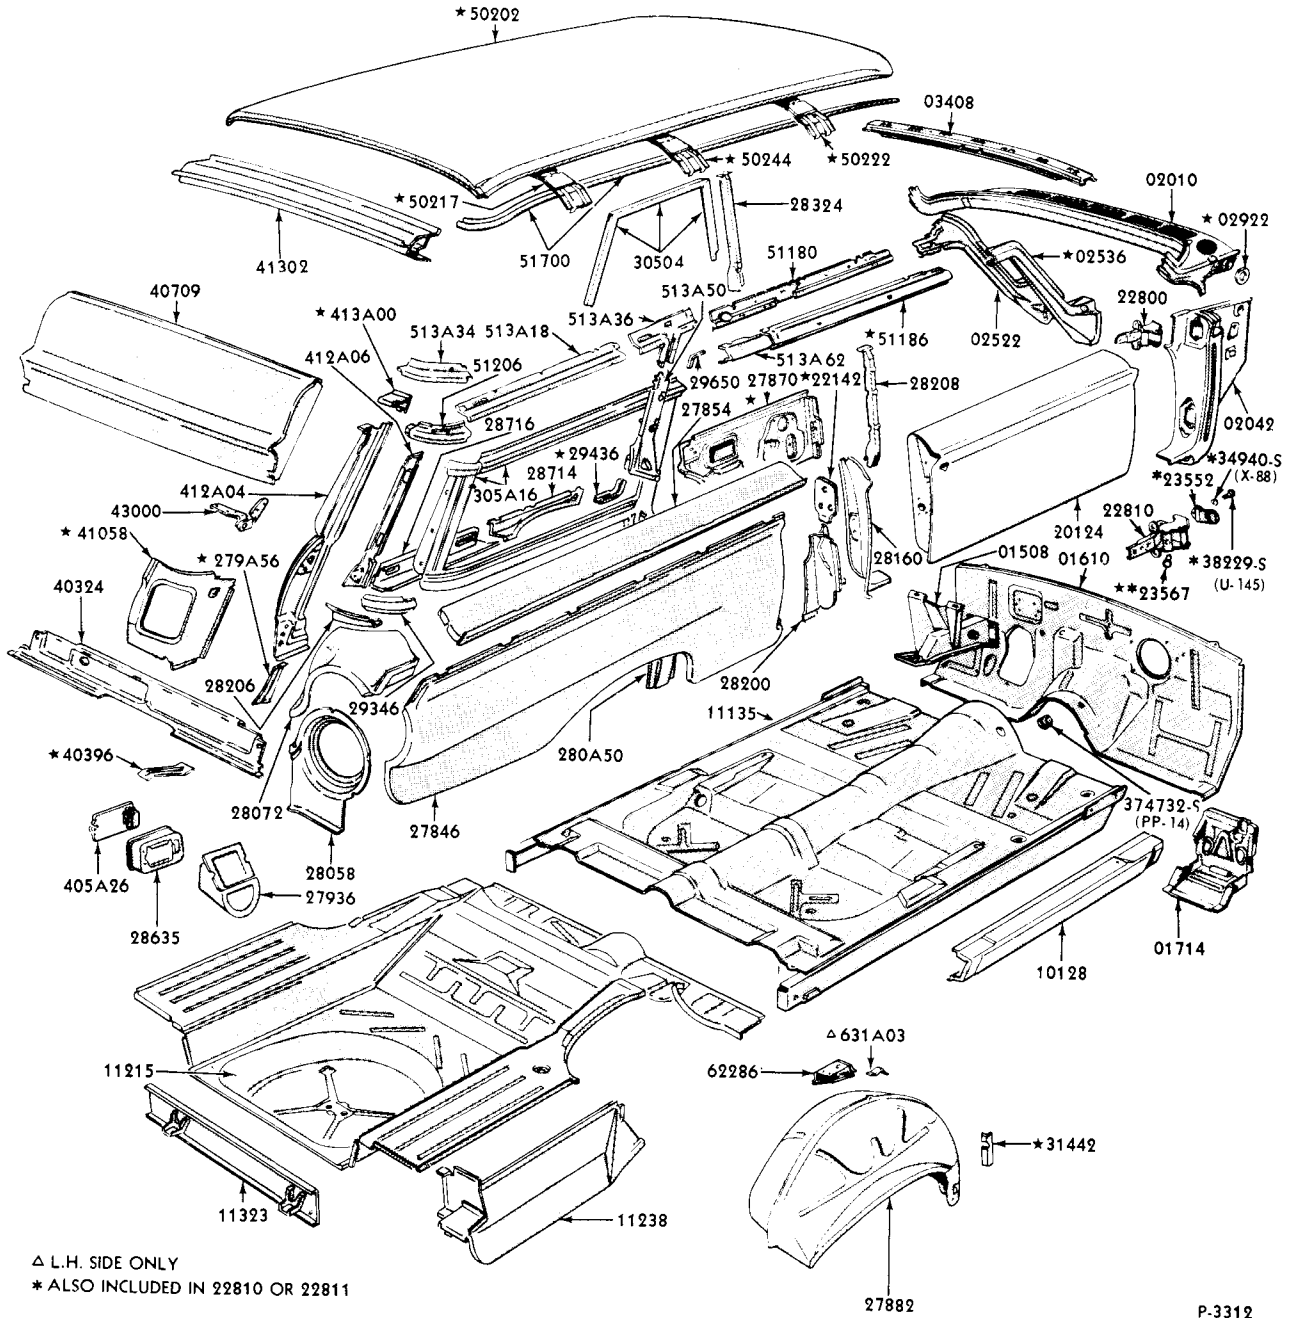

Δ L.H. SIDE ONLY
* ALSO INCLUDED IN 22810 OR 22811