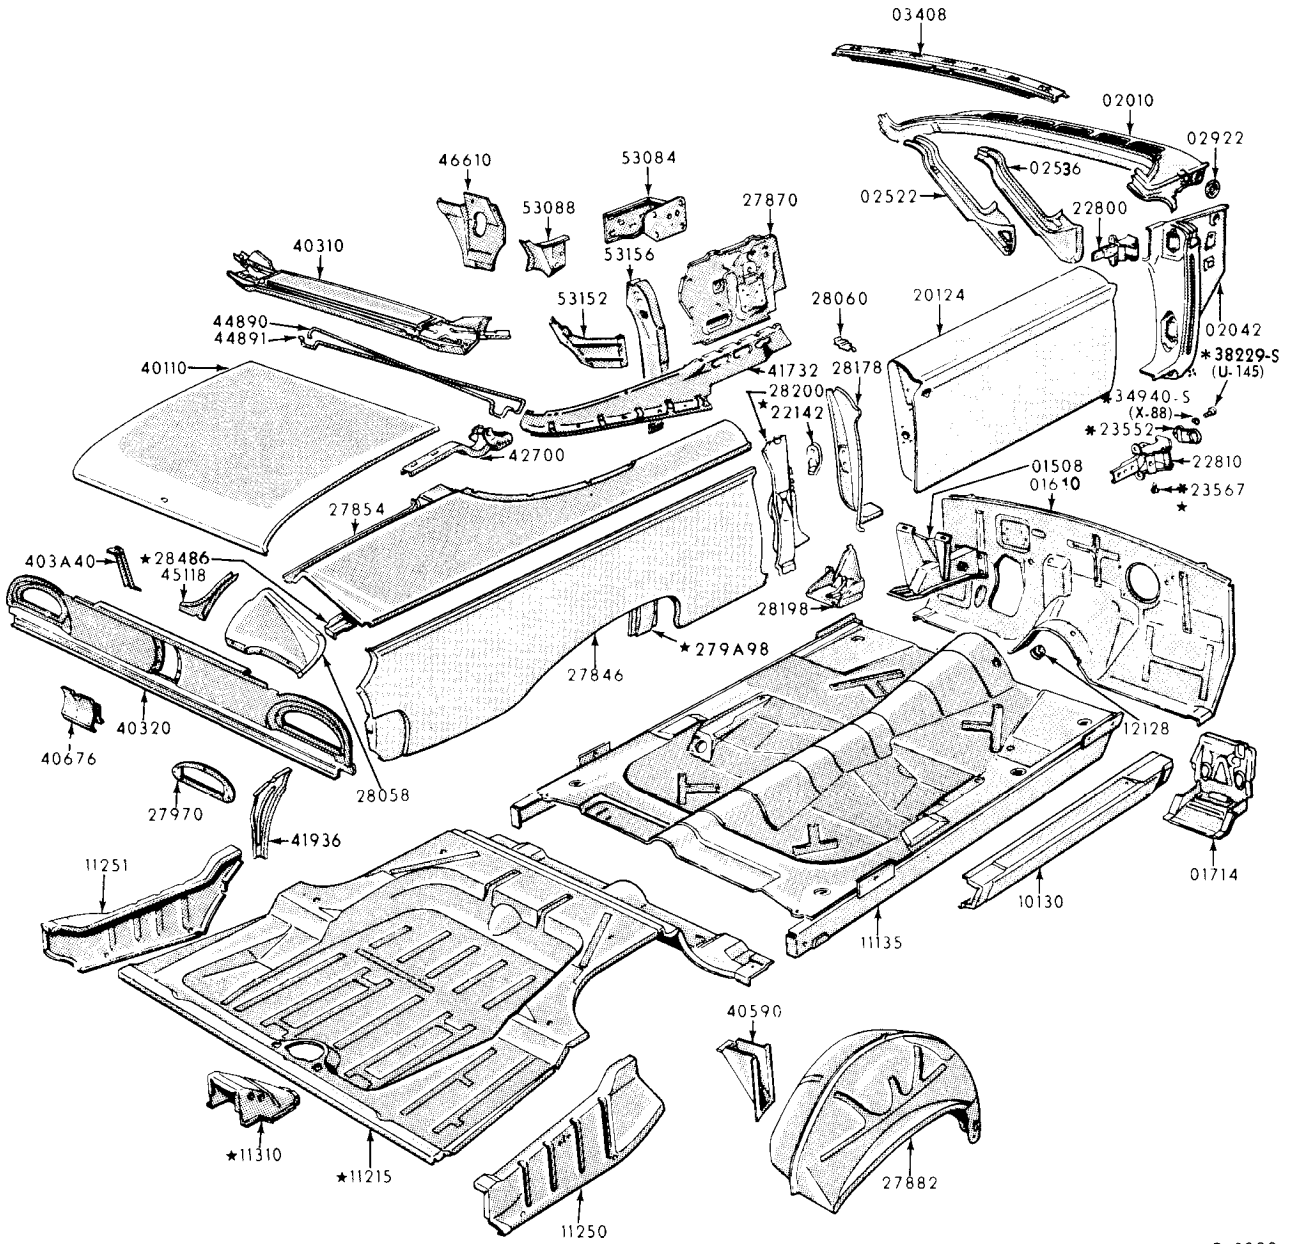

P-3008

* ALSO INCLUDED IN 22810 OR 22811