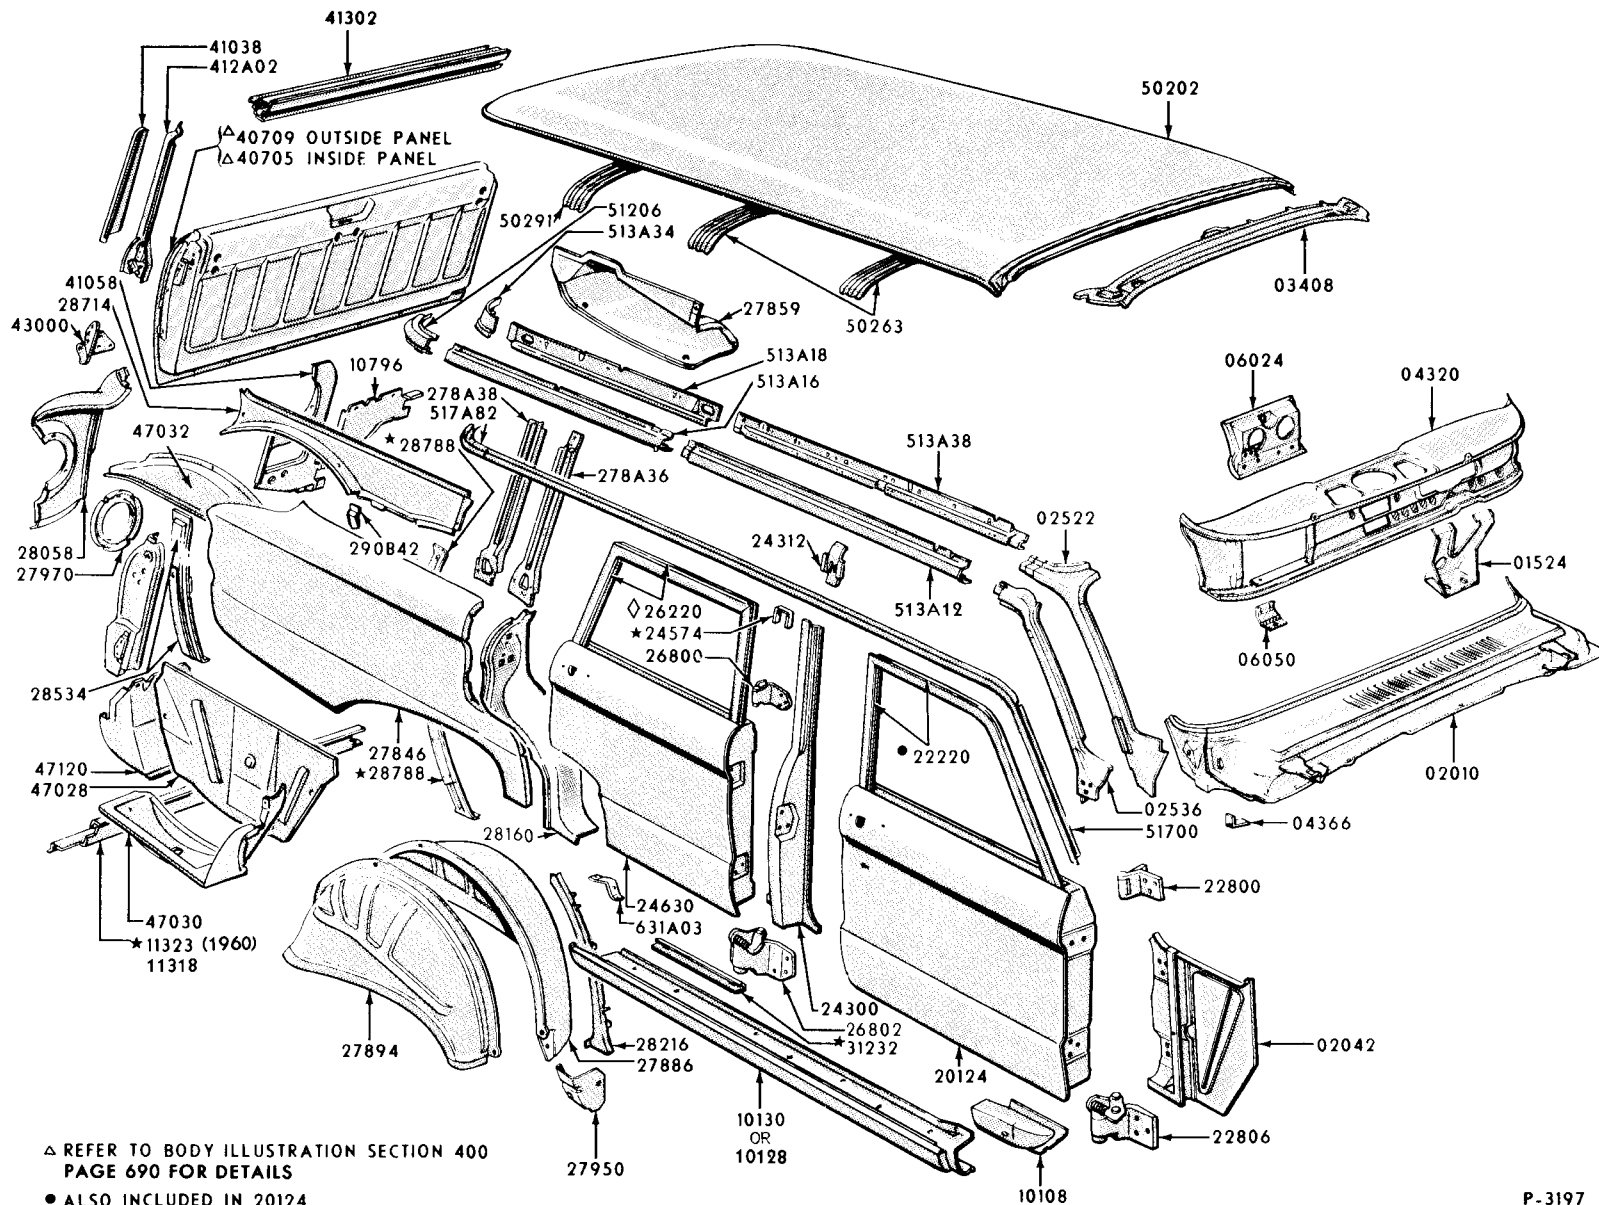

1960/63 FALCON TYPICAL RANCHERO-UPPER BODY-BODY TYPE X(66)

△REFER TO BODY ILLUSTRATION SECTION 400
PAGE 690 FOR DETAILS

● ALSO INCLUDED IN 20124

FORD CAR PARTS
SHEET METAL
ILLUSTRATION SECTION

P-3012

● ALSO INCLUDED IN 20124