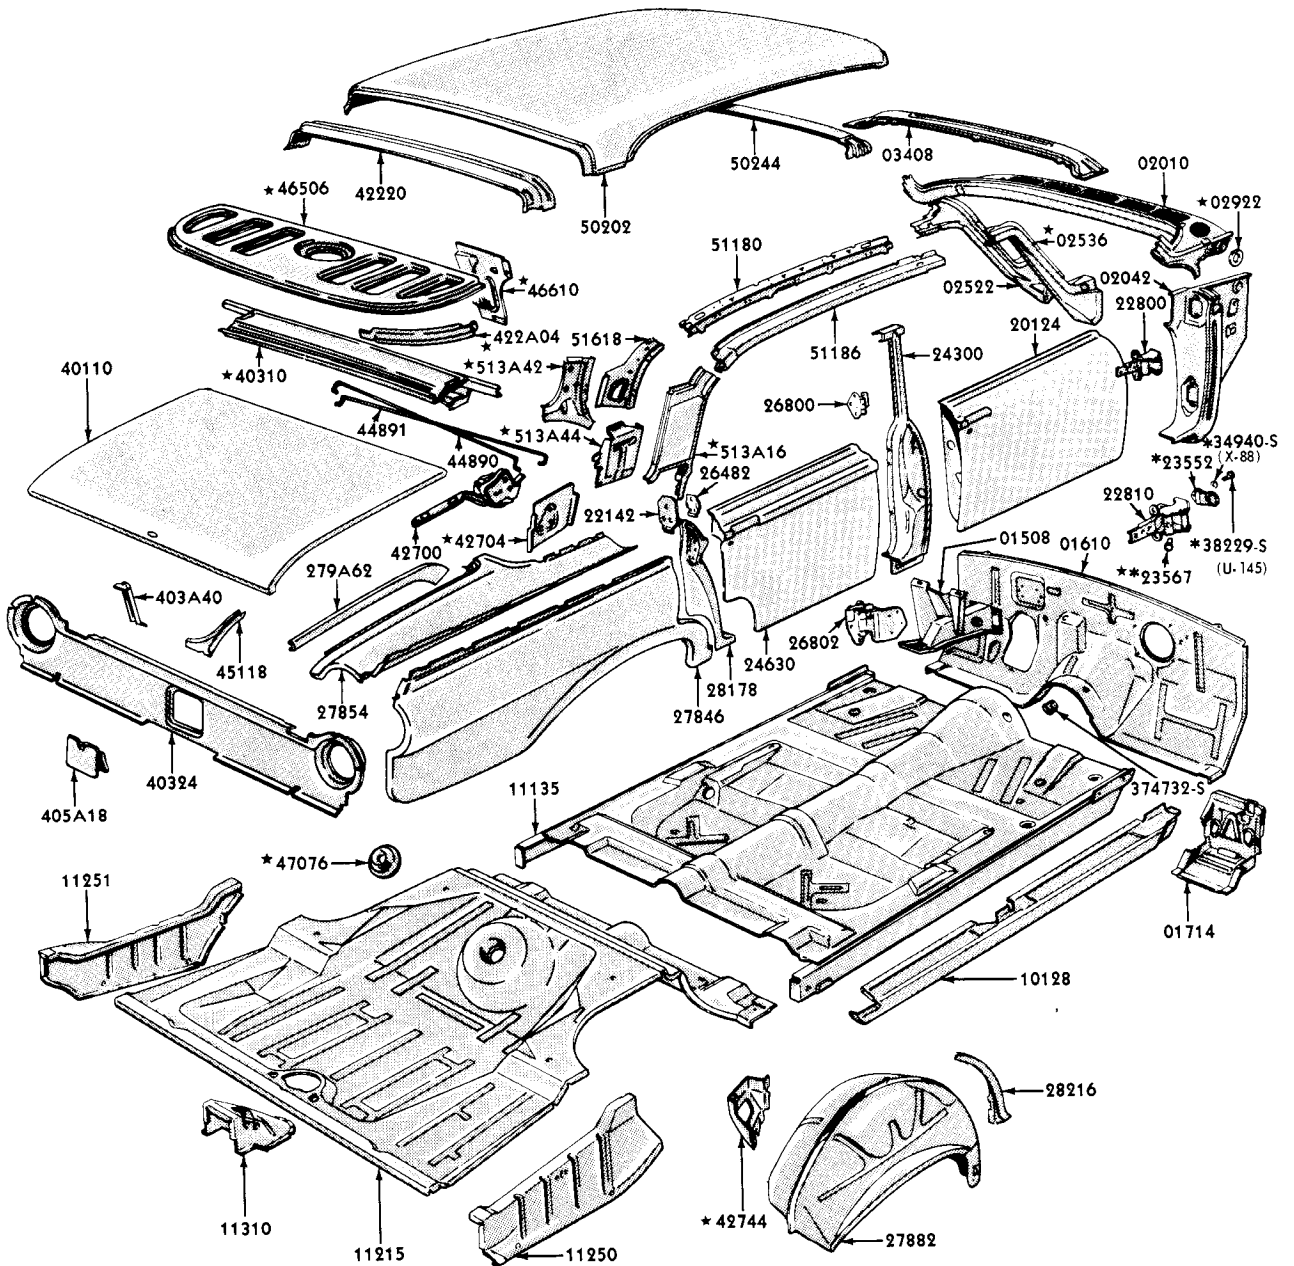

*ALSO INCLUDED IN 22810 OR. 22811

P.3311