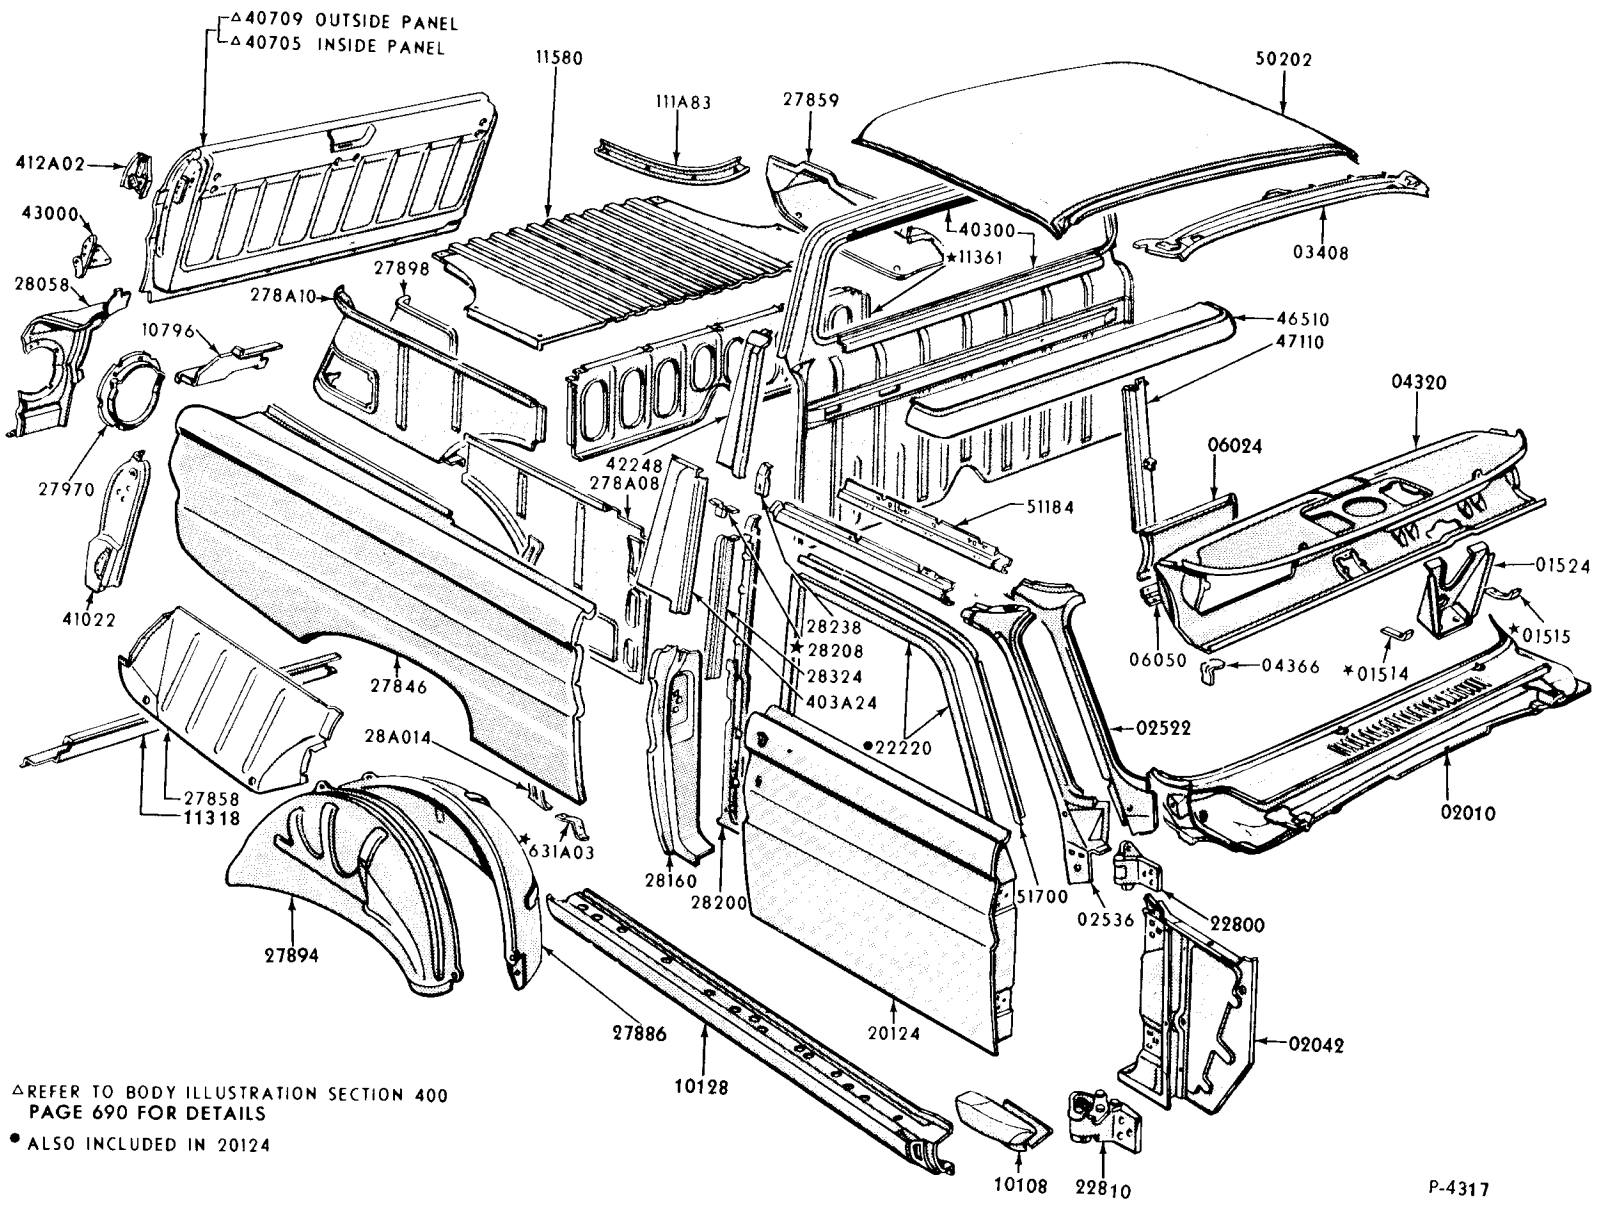

1964 FALCON TUDOR-UPPER BODY - BODY TYPE X(62)

● ALSO INCLUDED IN 20124-5
* REFER TO CHASSIS GROUP NUMBER

1964 FALCON "FUTURA" HARDTOP-UPPER BODY - BODY TYPE X(63)

* REFER TO CHASSIS GROUP NUMBER

P-4316

FORD CAR PARTS
SHEET METAL
ILLUSTRATION SECTION